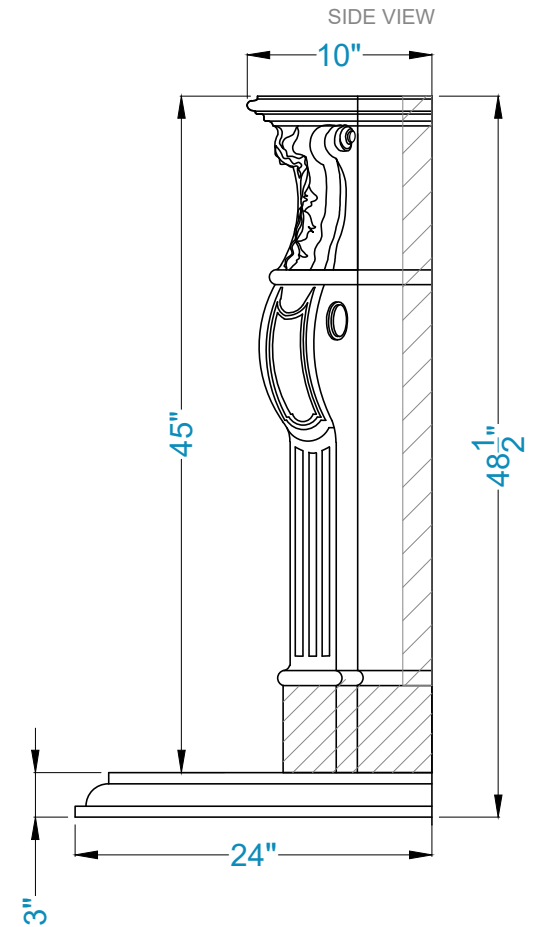

# ANI Fireplace Surround

Legend

-Adjustable part (cut to fit)