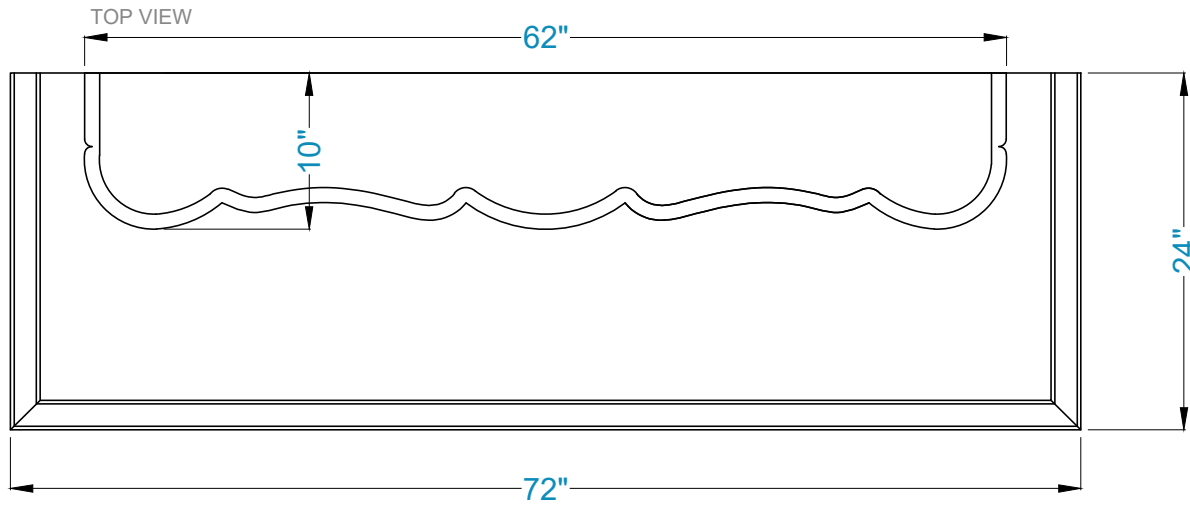

# ANI Fireplace Surround

Legend

-Adjustable part (cut to fit)