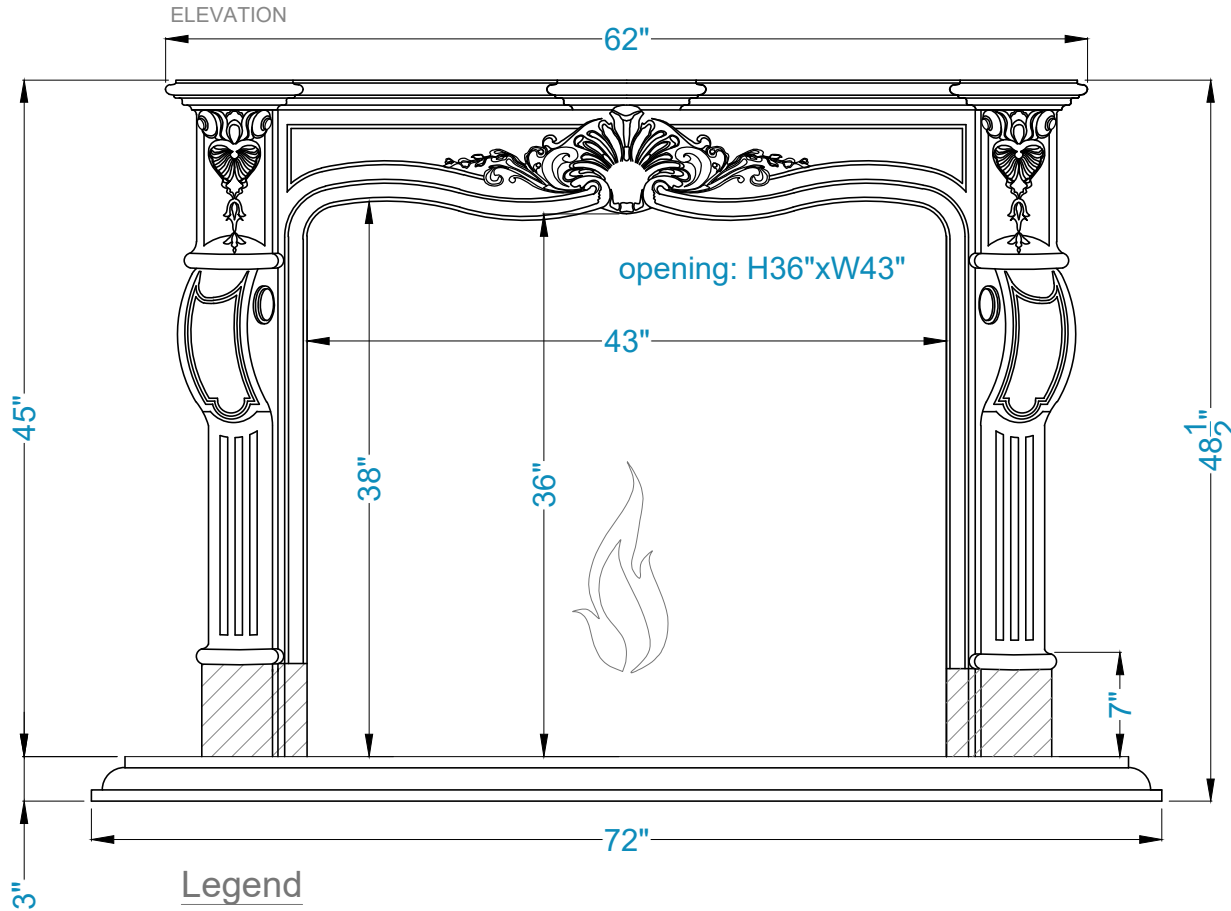

# ANI Fireplace Surround

Legend

-Adjustable part (cut to fit)