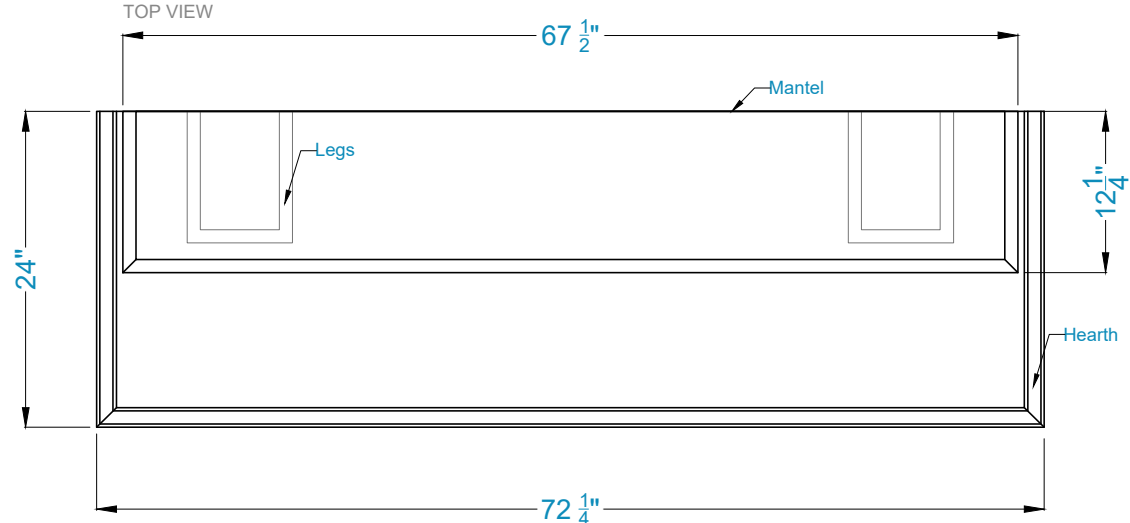

ARARAT Fireplace Surround

Legend

-Adjustable part (cut to fit)