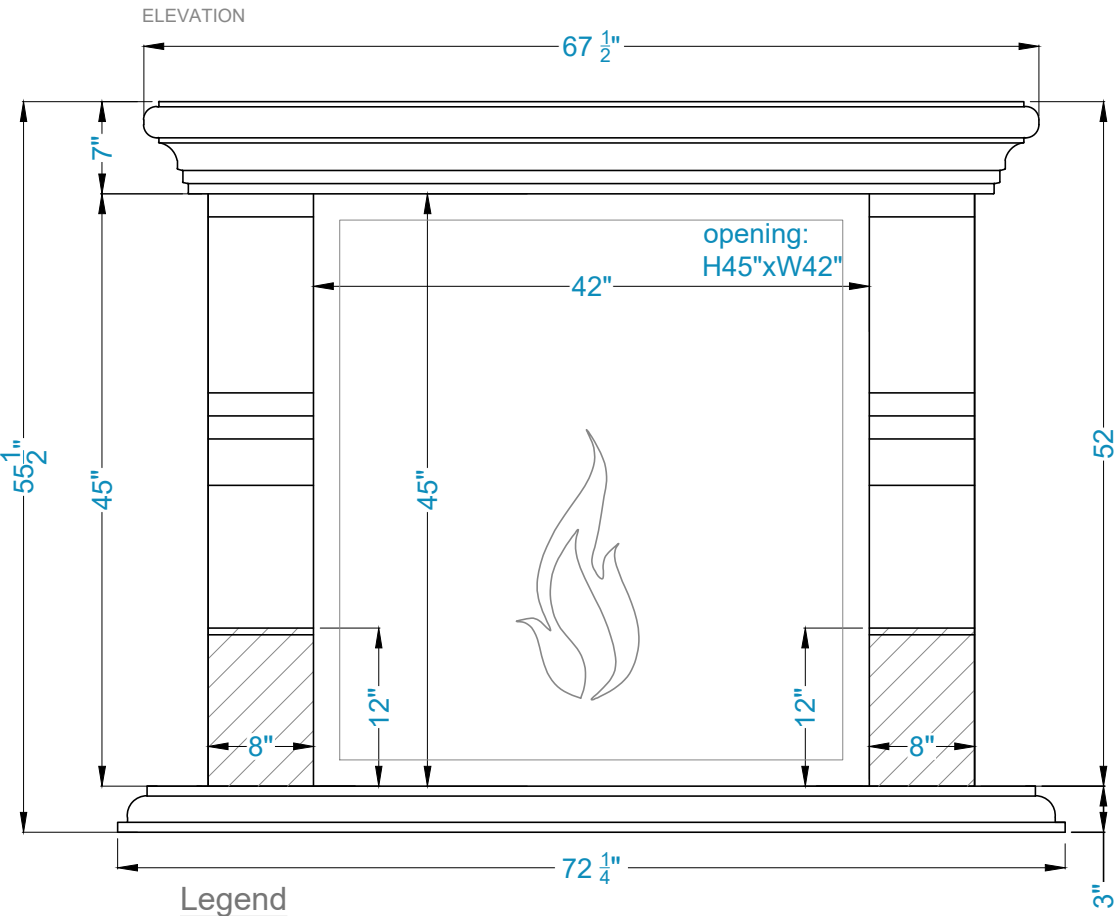

ARARAT Fireplace Surround

Legend

-Adjustable part (cut to fit)