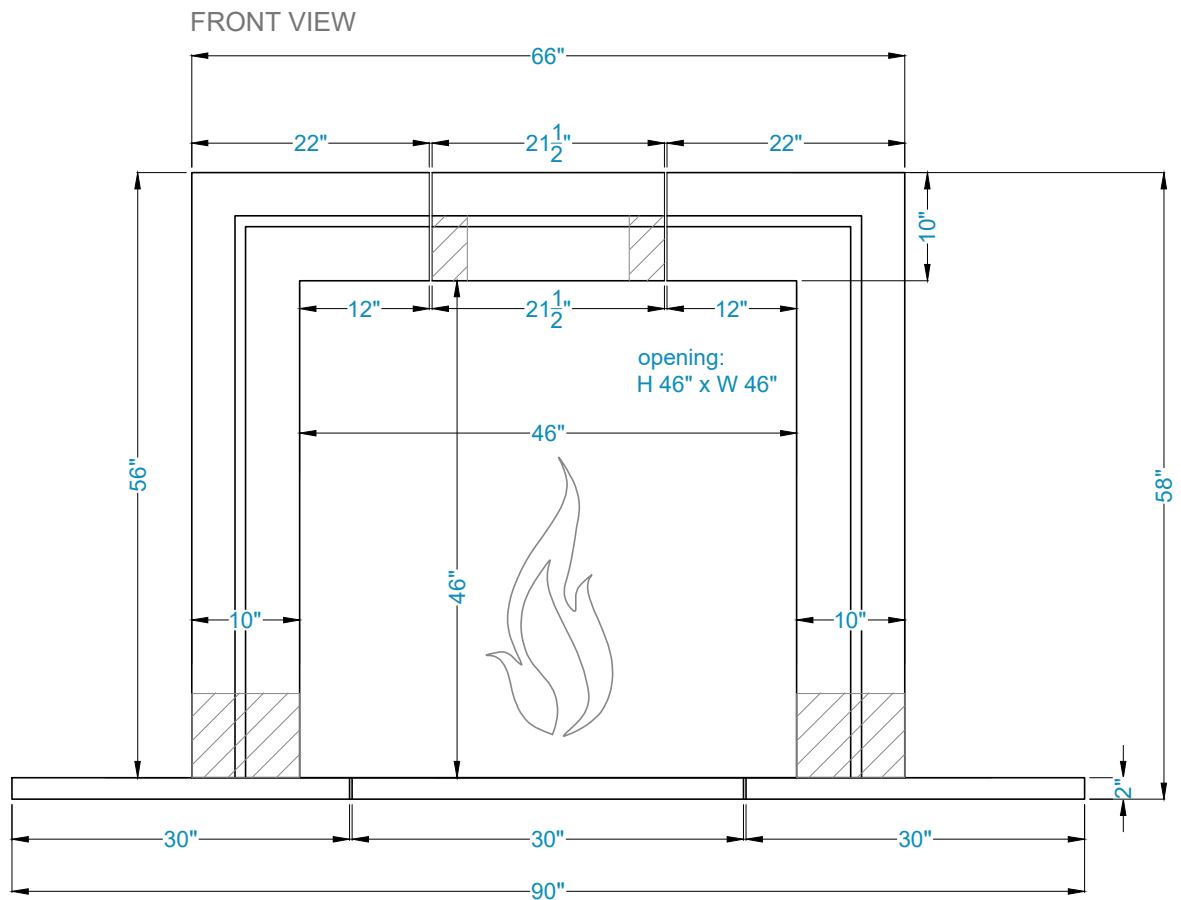

ARIA Fireplace Surround

Legend

-Adjustable part (cut to fit)