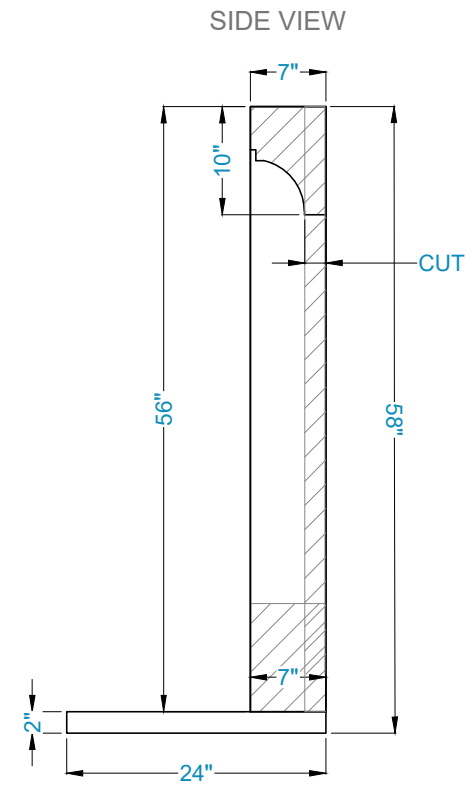

ARIA Fireplace Surround

Legend

-Adjustable part (cut to fit)