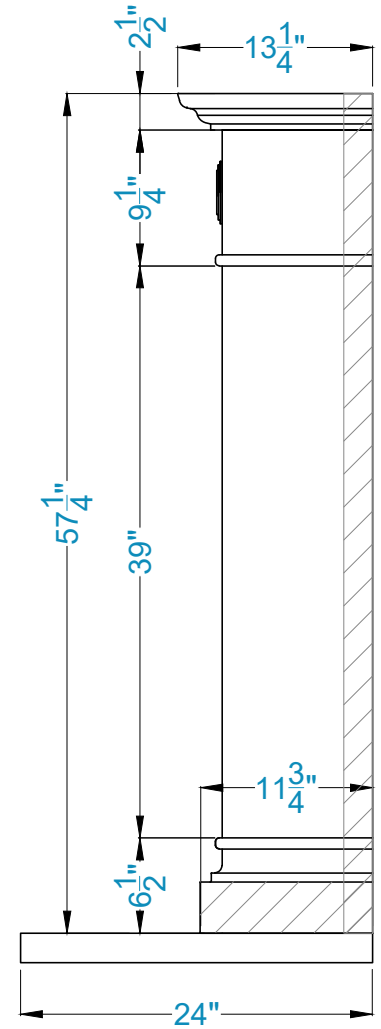

Berline Fireplace Surround

Legend

-Adjustable part (cut to fit)