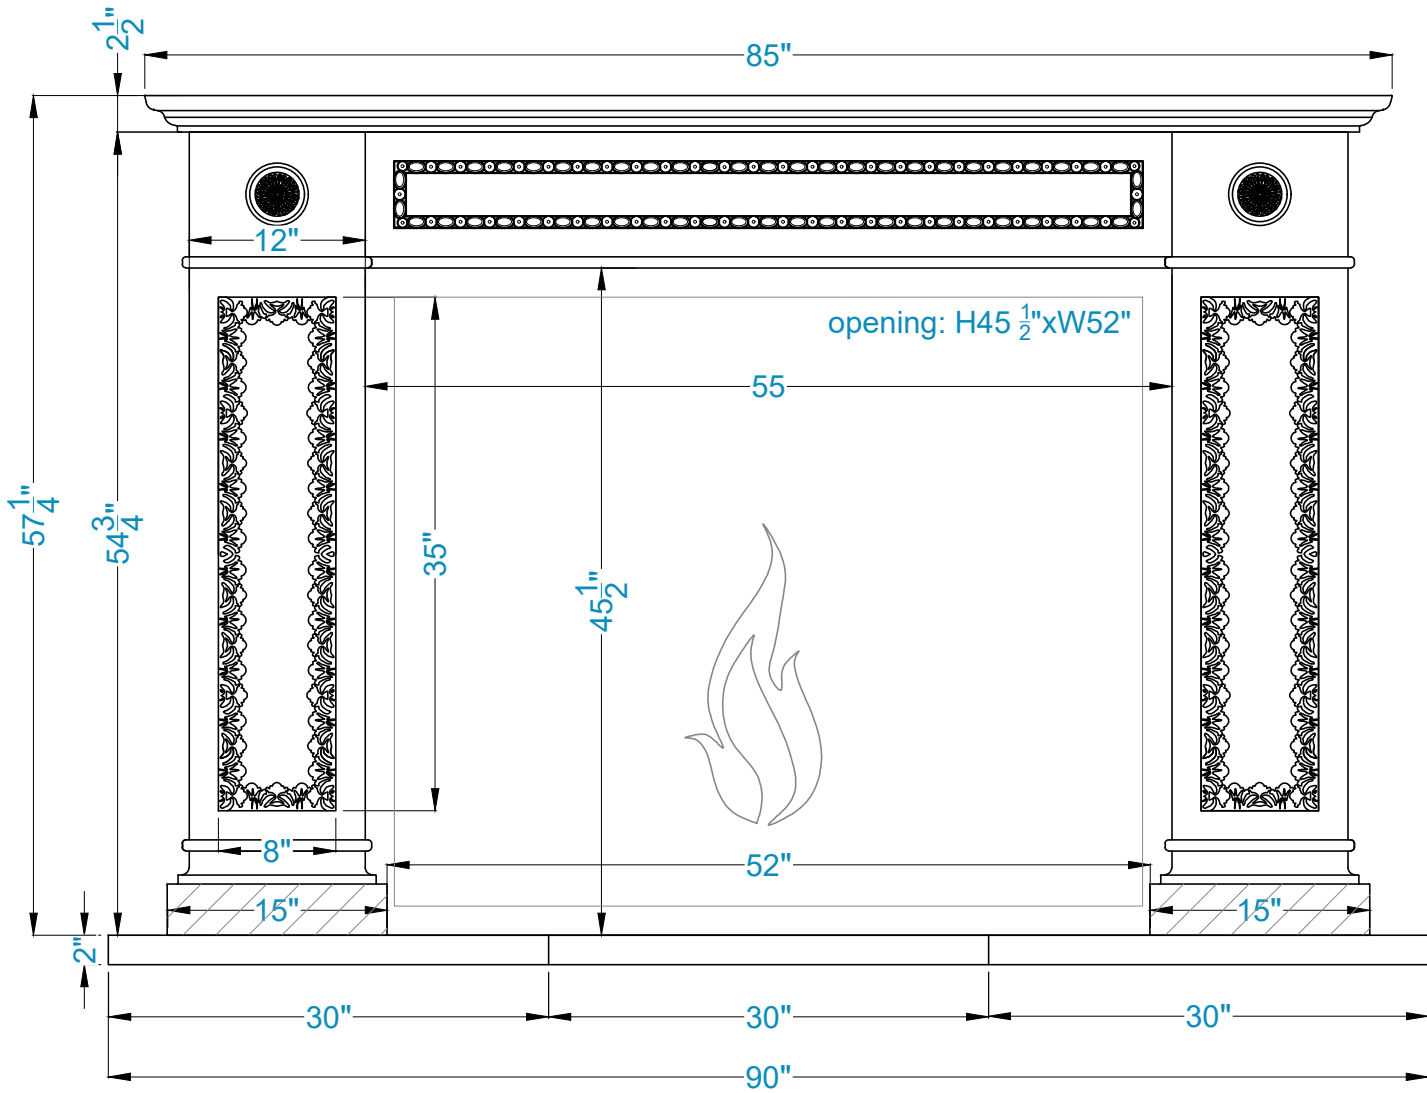

Berline Fireplace Surround

Legend

-Adjustable part (cut to fit)