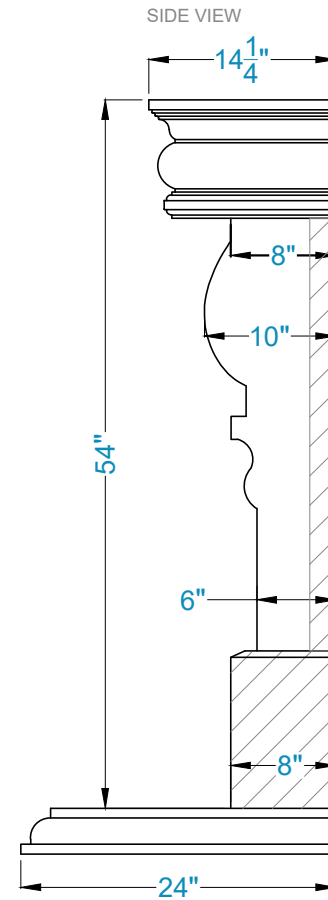

HAMILTON Fireplace Surround

Legend

-Adjustable part (cut to fit)