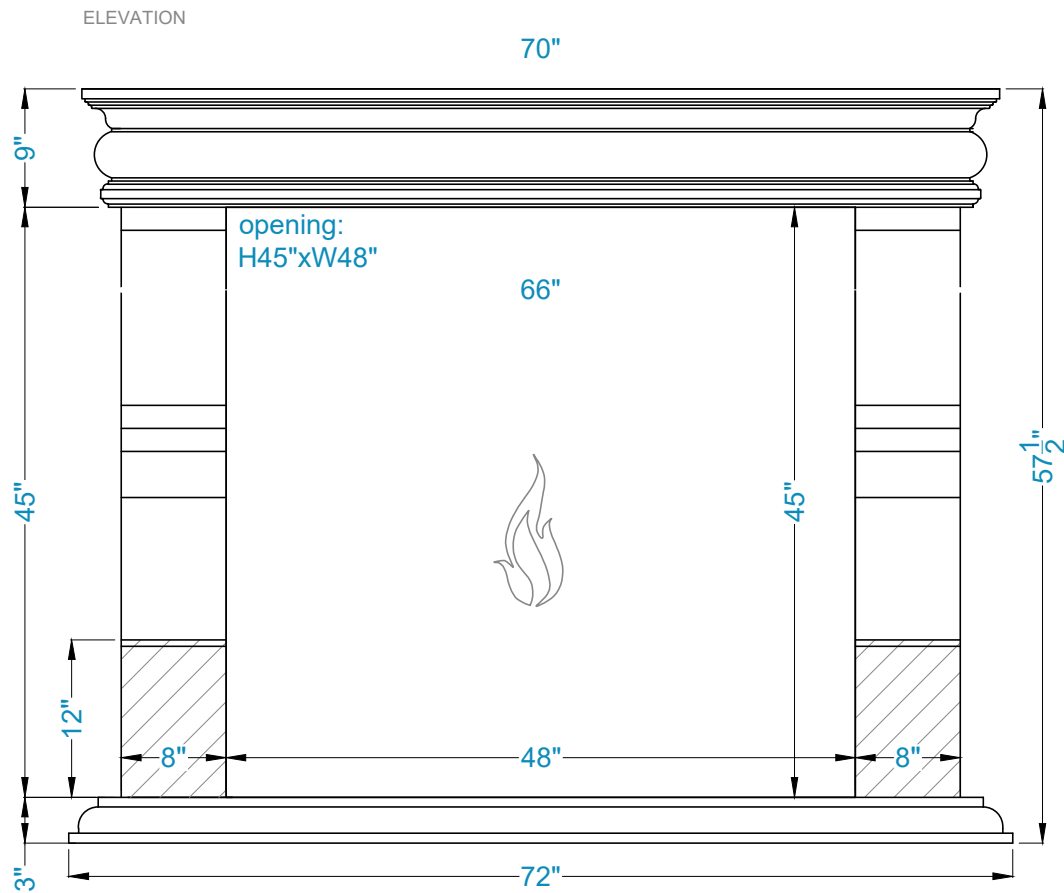

HAMILTON Fireplace Surround

Legend

-Adjustable part (cut to fit)