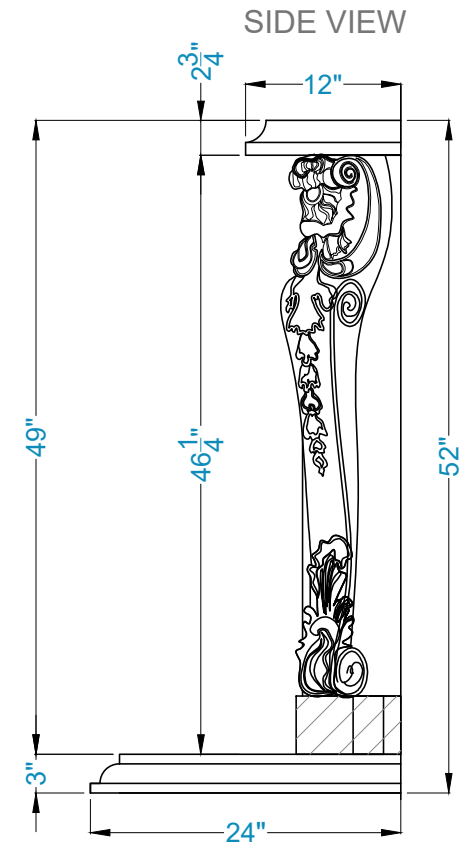

JOSEPHINE Fireplace Surround

Legend

-Adjustable part (cut to fit)