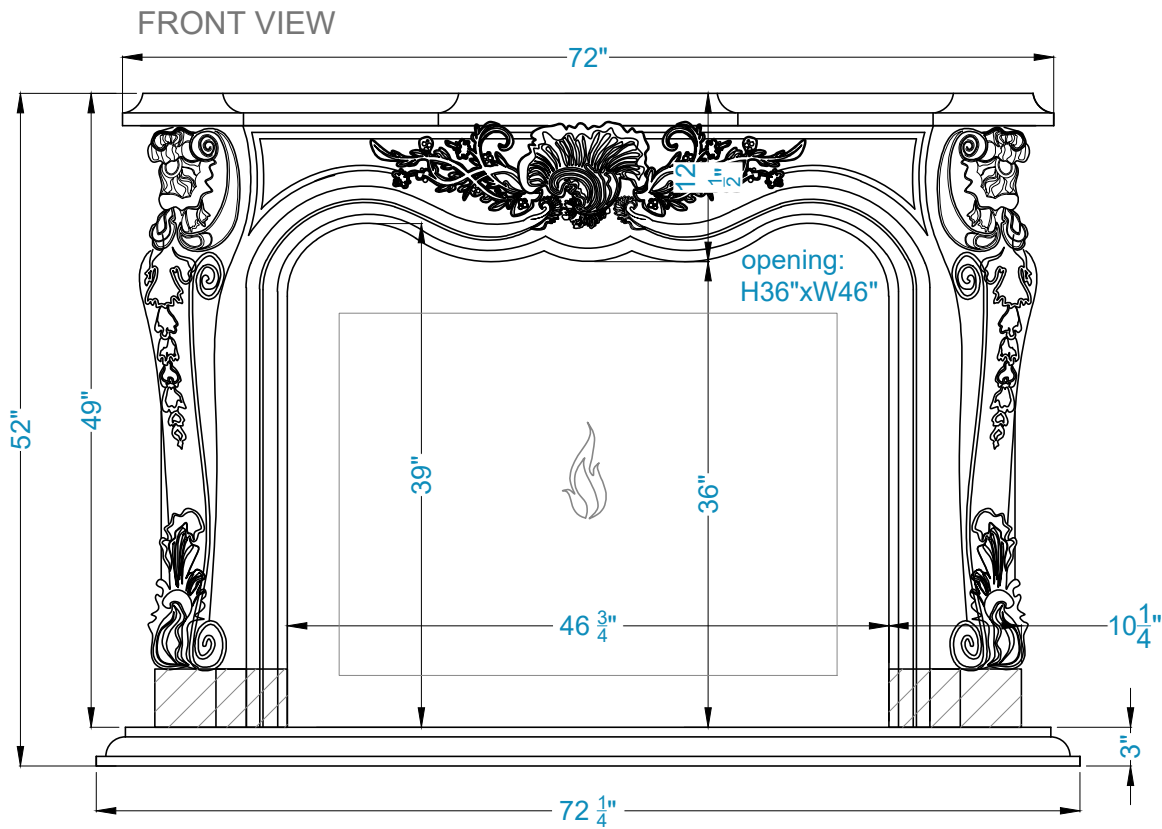

JOSEPHINE Fireplace Surround

Legend

-Adjustable part (cut to fit)