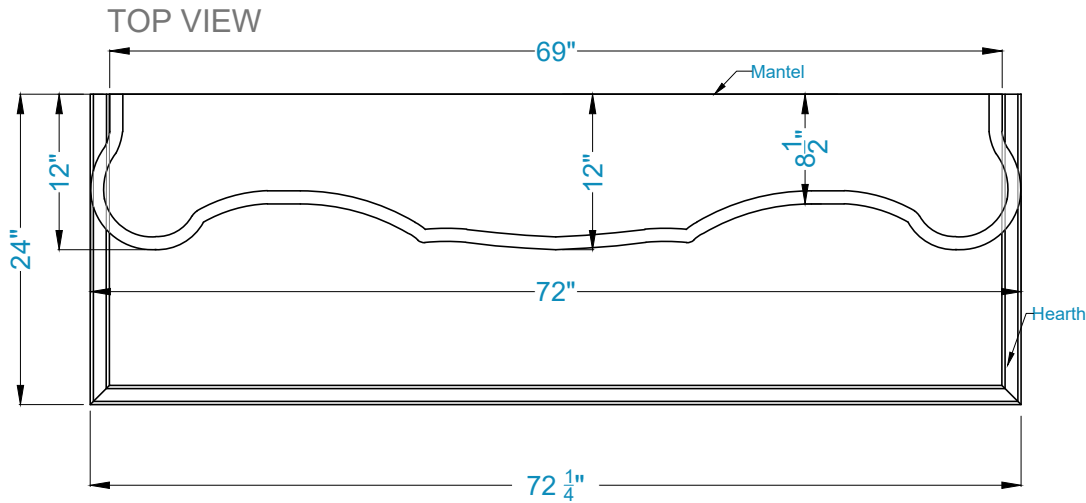

JOSEPHINE Fireplace Surround

Legend

-Adjustable part (cut to fit)