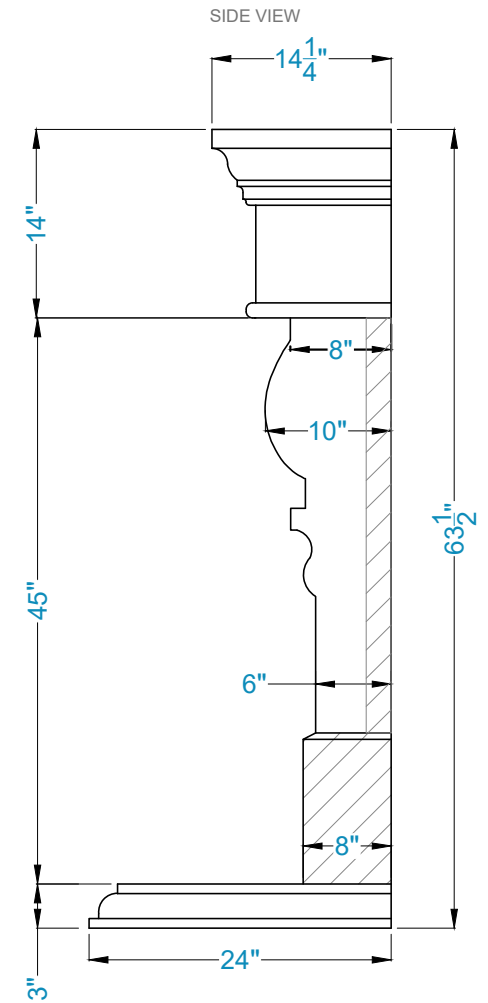

ROME Fireplace Surround

Legend

-Adjustable part (cut to fit)