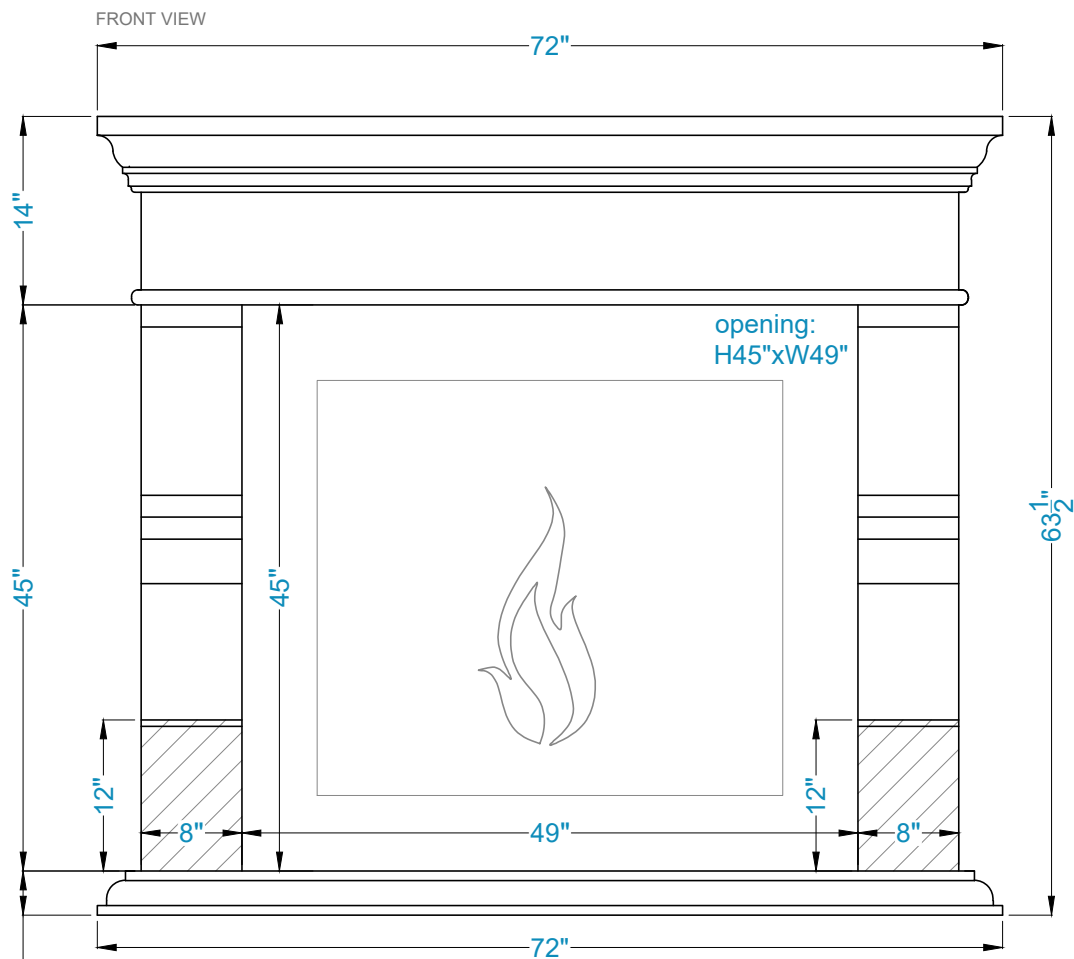

ROME Fireplace Surround

Legend

-Adjustable part (cut to fit)