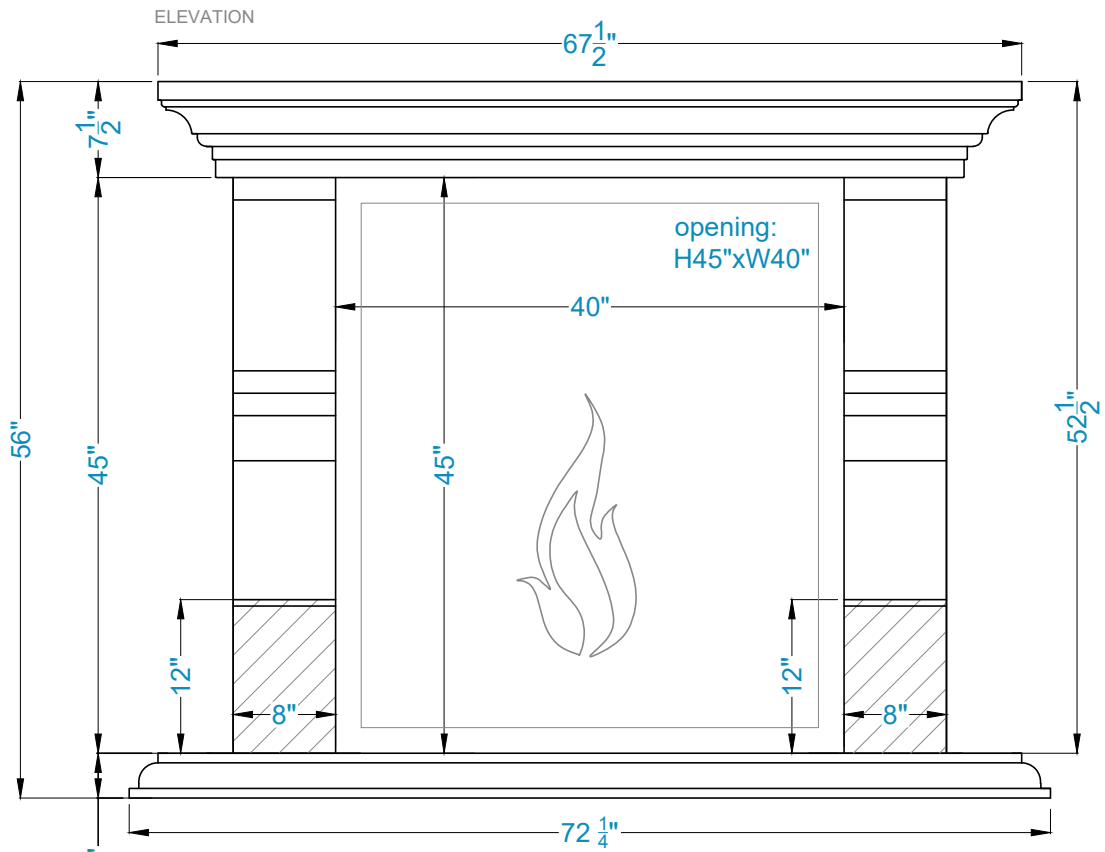

# VANA Fireplace Surround

Legend

-Adjustable part (cut to fit)