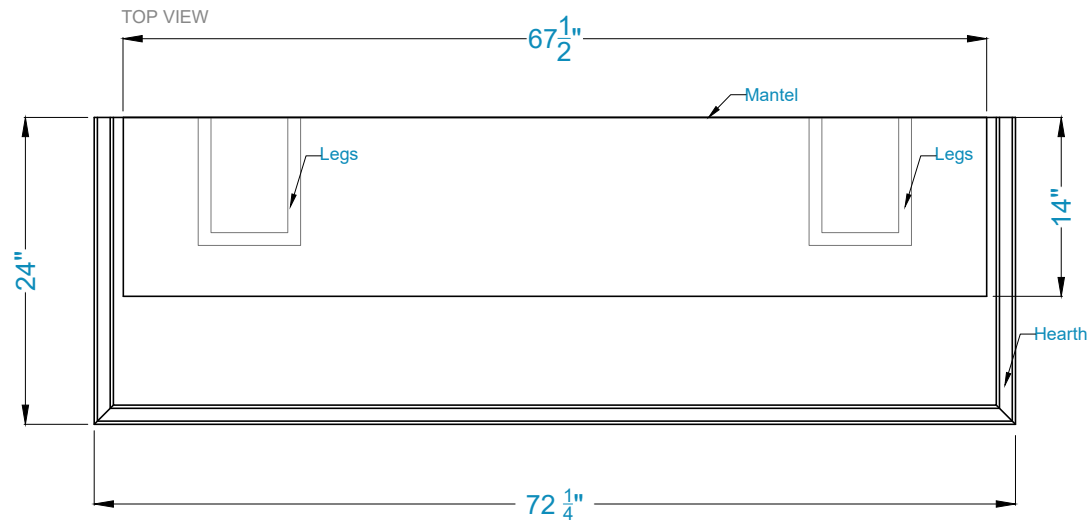

# VANA Fireplace Surround

Legend

-Adjustable part (cut to fit)