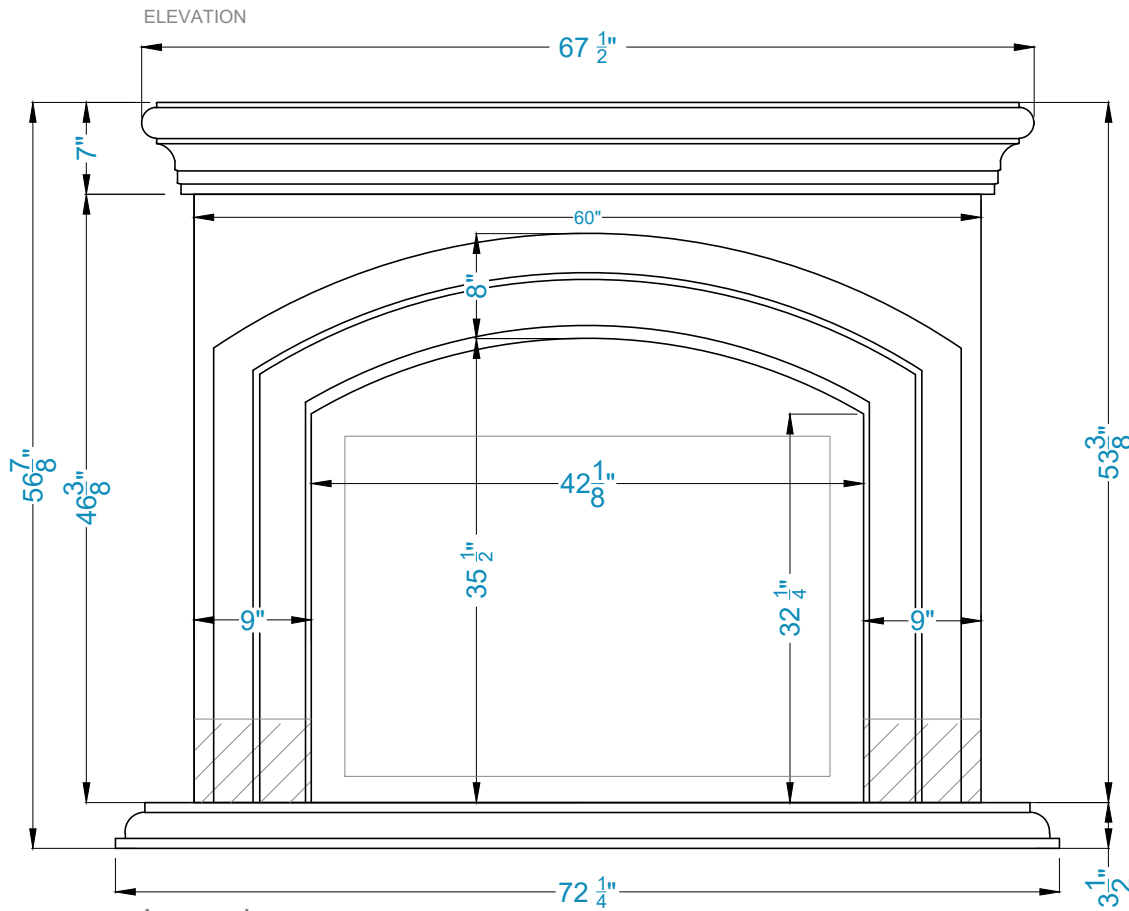

VIRA Fireplace Surround

Legend

-Adjustable part (cut to fit)