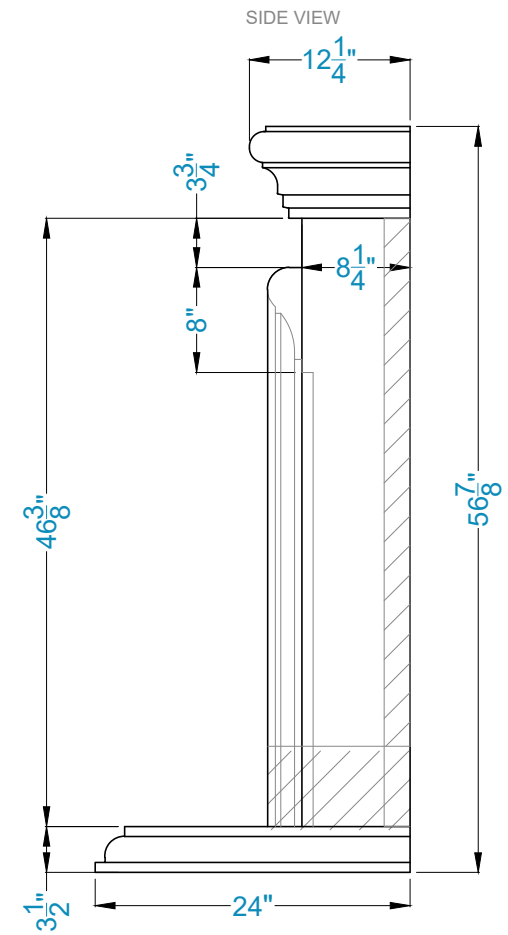

VIRA Fireplace Surround

Legend

-Adjustable part (cut to fit)