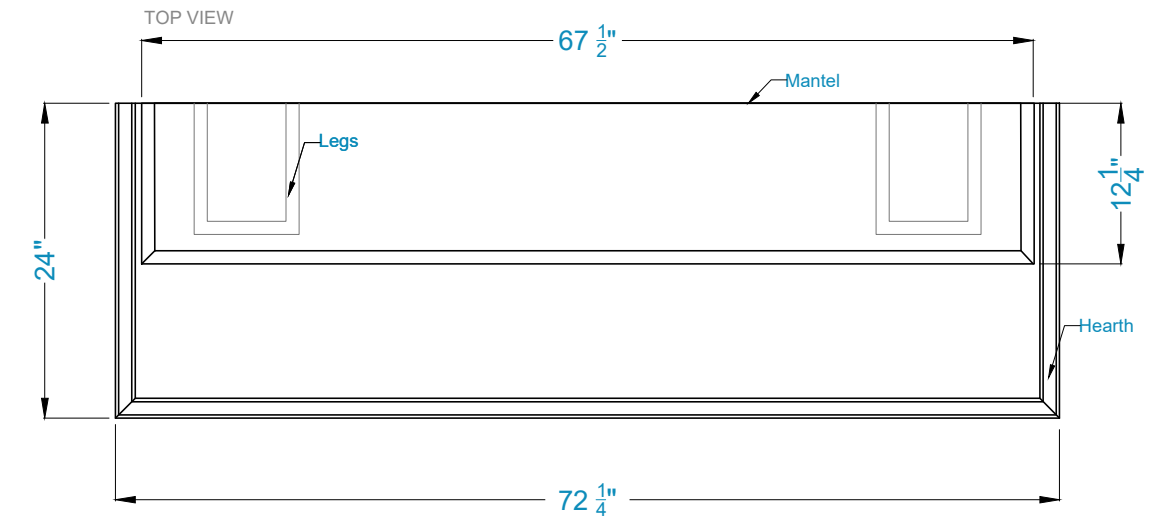

VIRA Fireplace Surround

Legend

-Adjustable part (cut to fit)