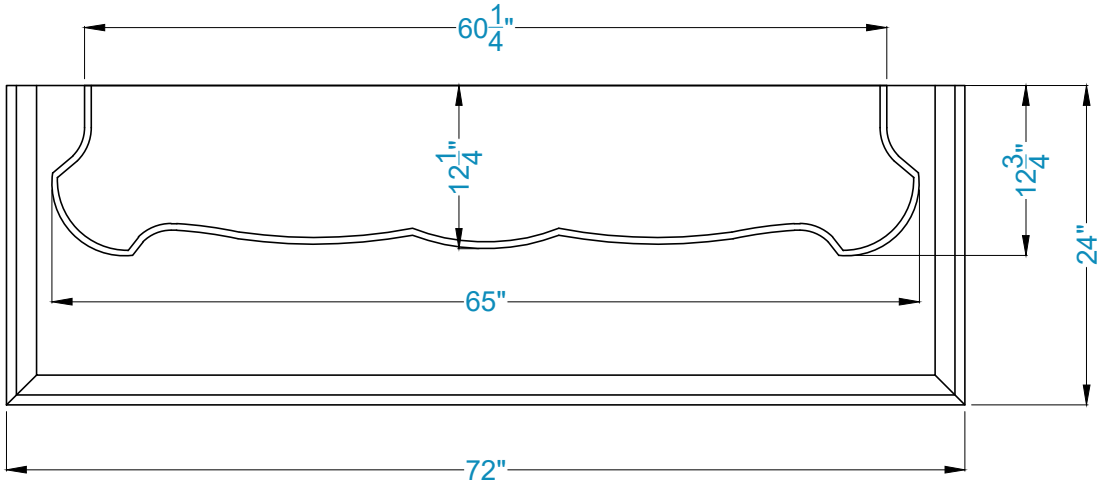

ATHENA Fireplace Surround

TOP VIEW

FRONT VIEW

SIDE VIEW

Legend

-Adjustable part (cut to fit)