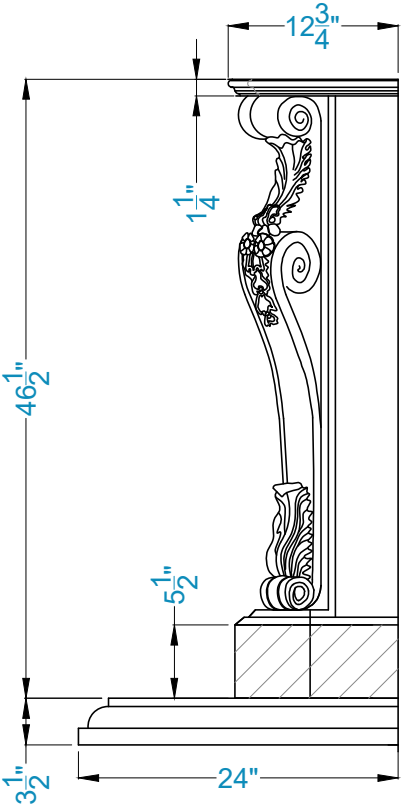

ATHENA Fireplace Surround

TOP VIEW

FRONT VIEW

SIDE VIEW

Legend

-Adjustable part (cut to fit)