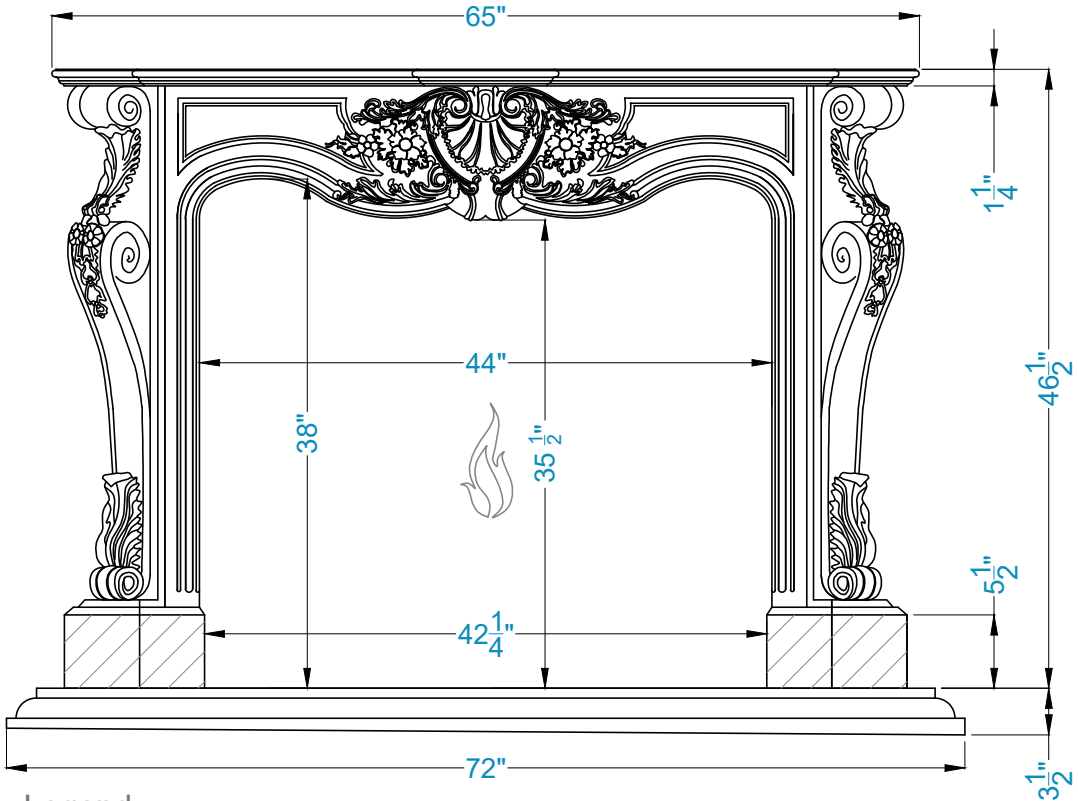

ATHENA Fireplace Surround

TOP VIEW

FRONT VIEW

SIDE VIEW

Legend

-Adjustable part (cut to fit)