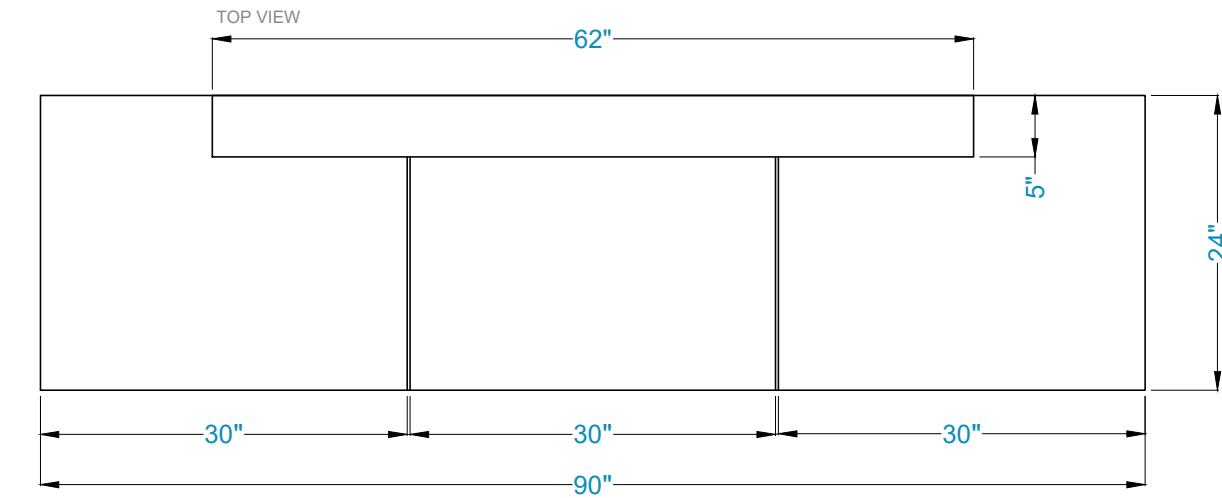

SEVUN Fireplace Surround

Legend

-Adjustable part (cut to fit)