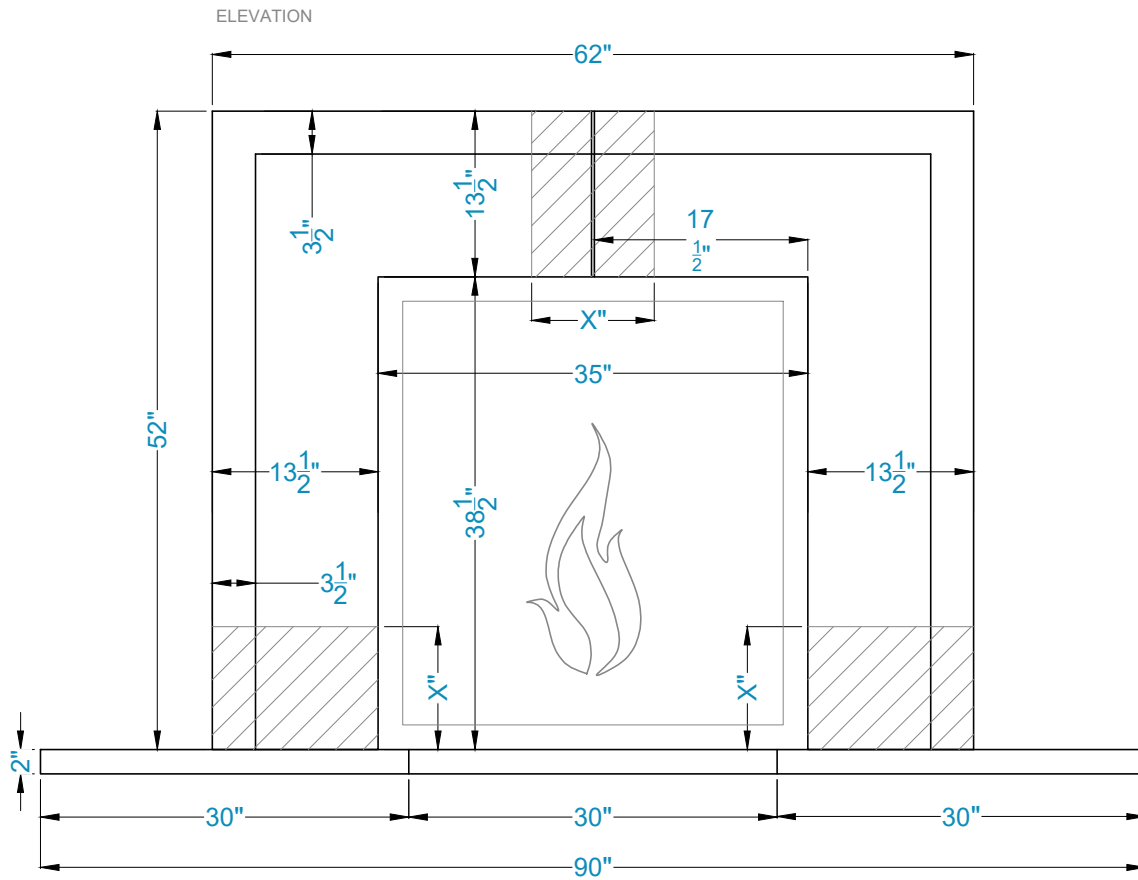

SEVUN Fireplace Surround

Legend

-Adjustable part (cut to fit)