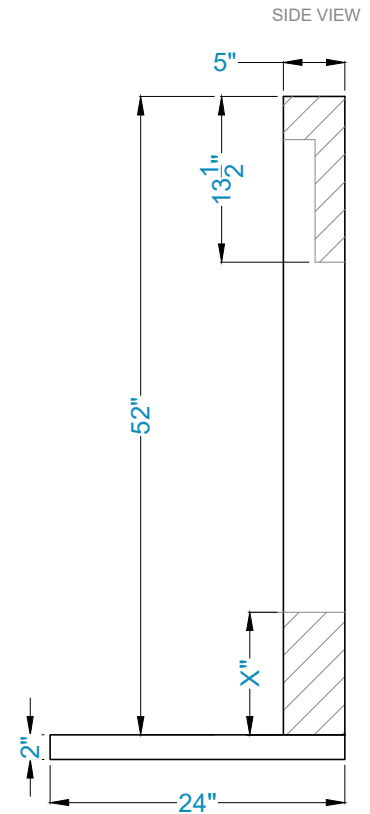

SEVUN Fireplace Surround

Legend

-Adjustable part (cut to fit)