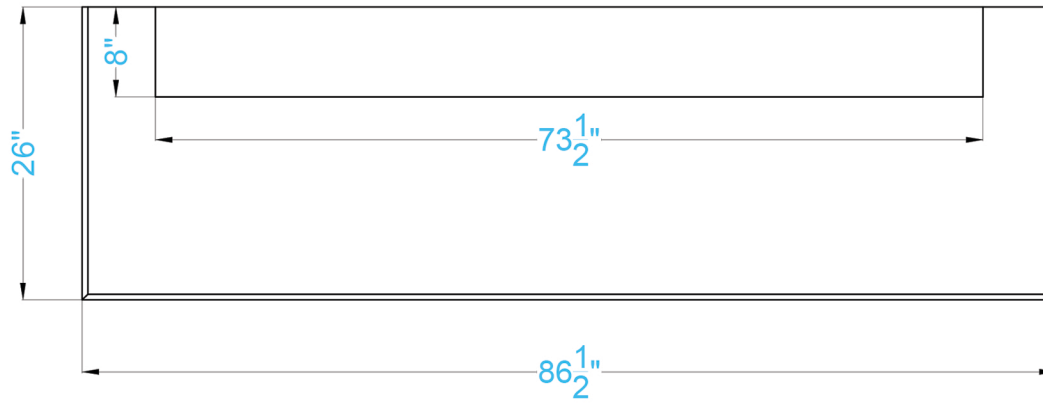

TOP VIEW

FRONT VIEW

SIDE VIEW

Legend

FS-40

-Adjustable part (cut to fit)