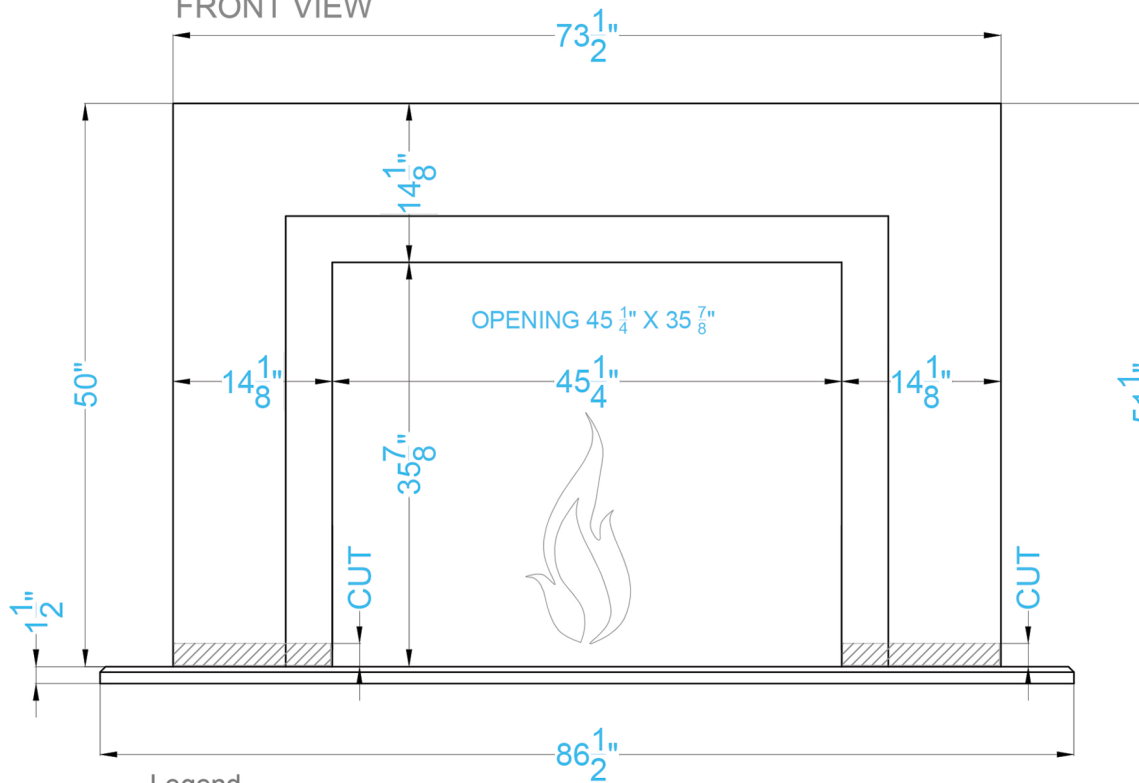

TOP VIEW

FRONT VIEW

SIDE VIEW

Legend

FS-40

-Adjustable part (cut to fit)