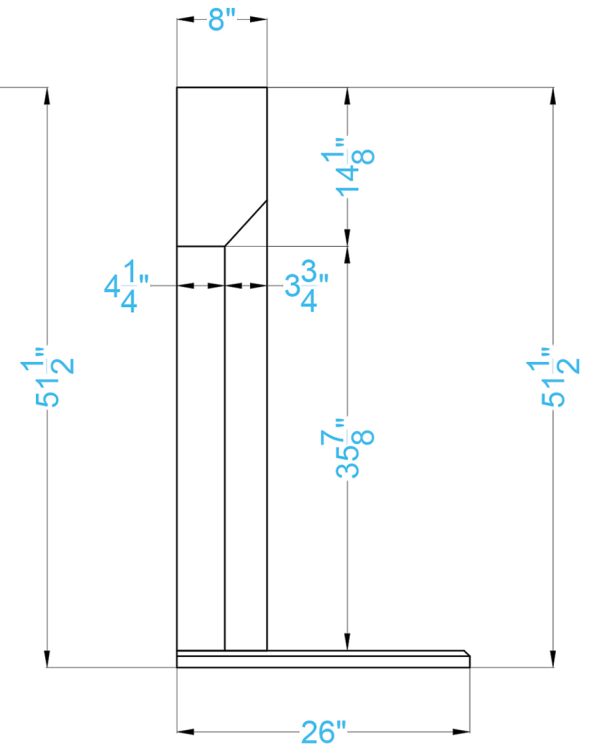

TOP VIEW

FRONT VIEW

SIDE VIEW

Legend

FS-40

-Adjustable part (cut to fit)