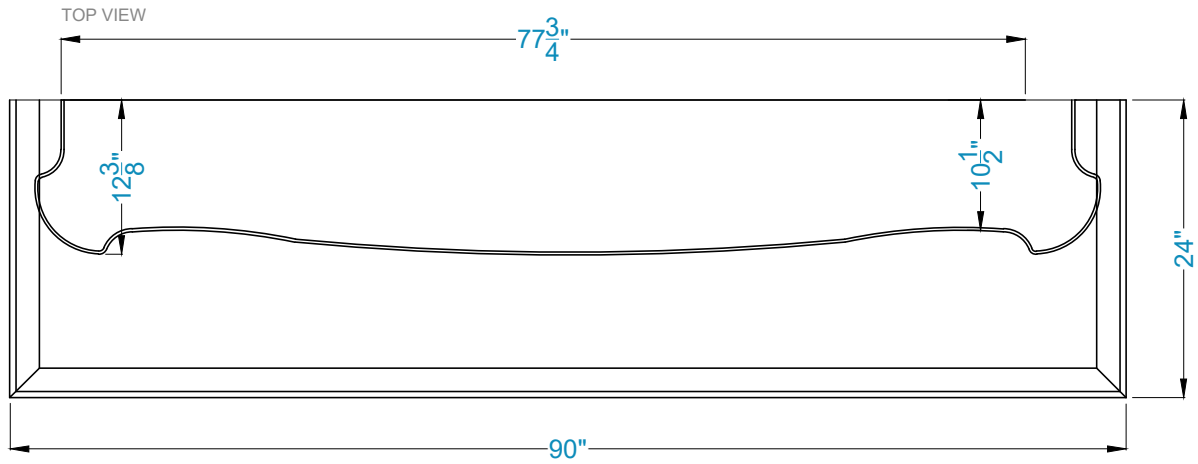

ANAHIT Fireplace Surround

Legend

-Adjustable part (cut to fit)