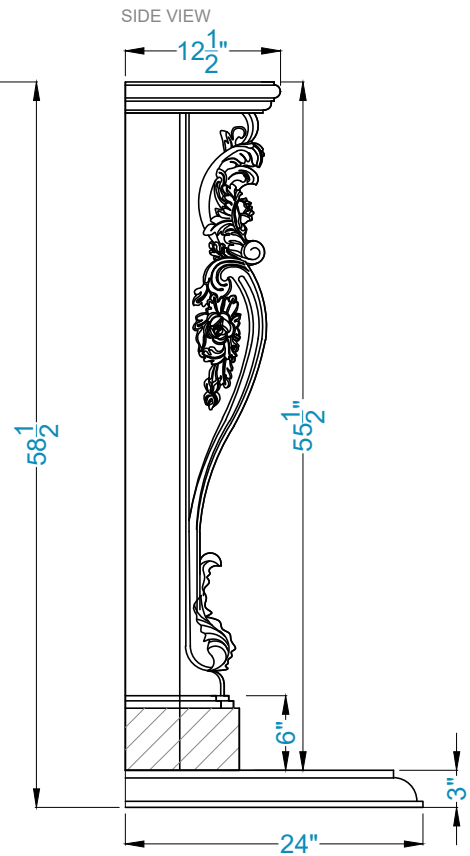

ANAHIT Fireplace Surround

Legend

-Adjustable part (cut to fit)