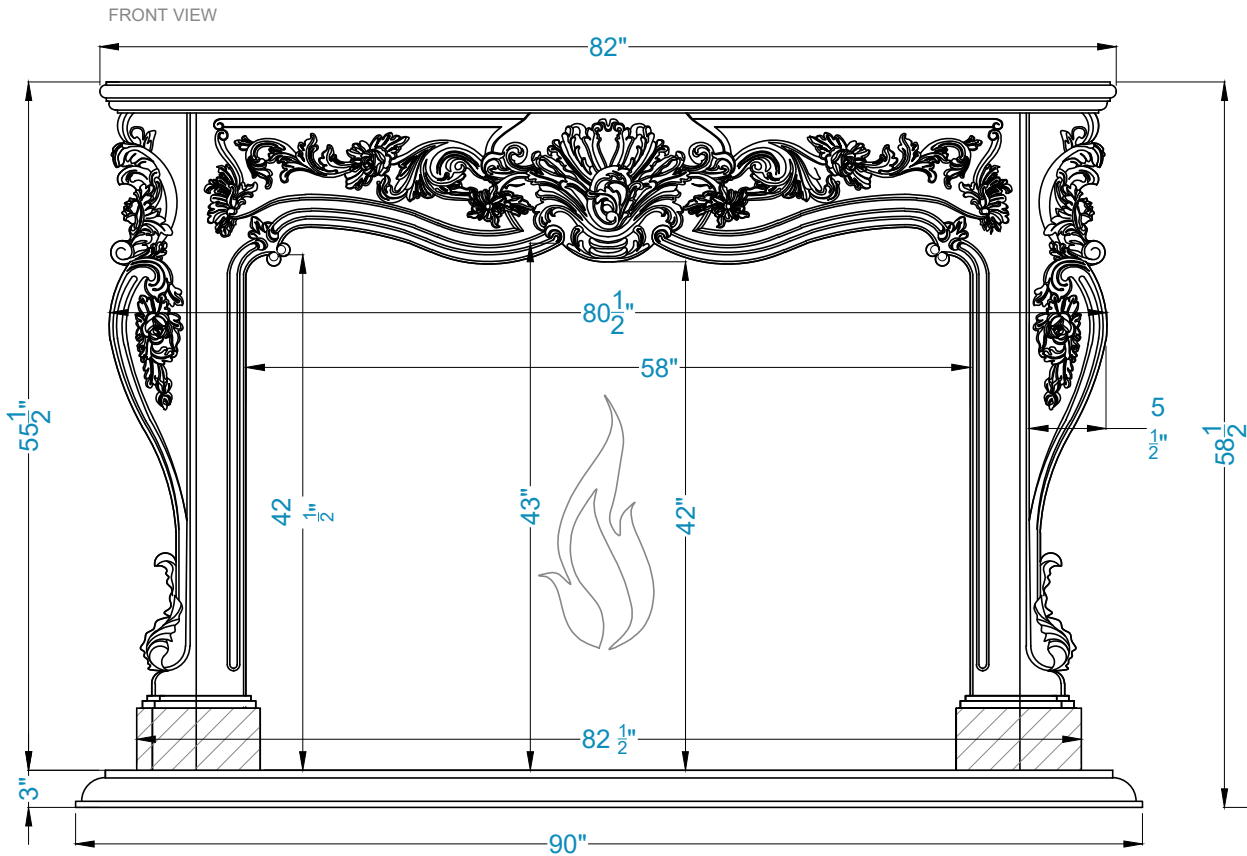

ANAHIT Fireplace Surround

Legend

-Adjustable part (cut to fit)