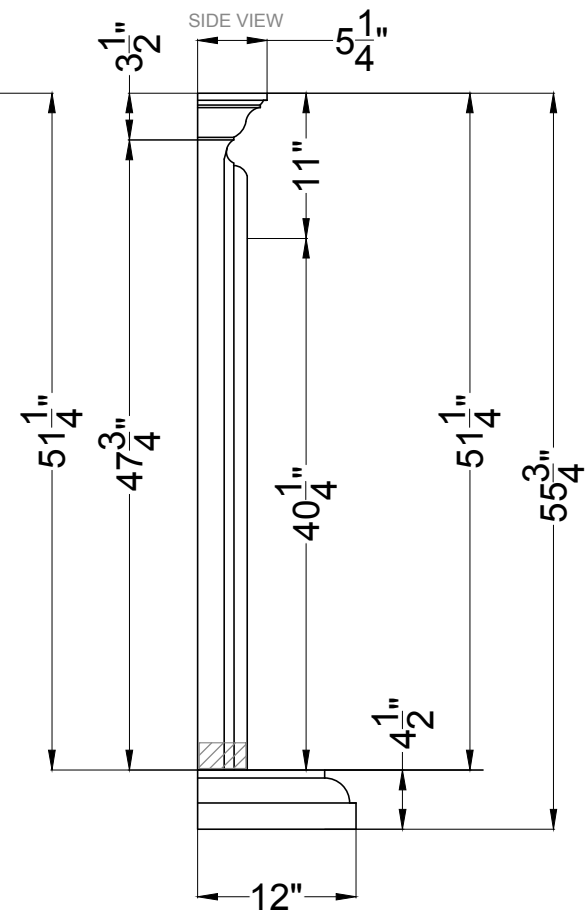

Glasgow
Fireplace Surround

Legend

FS-63

-Adjustable part (cut to fit)