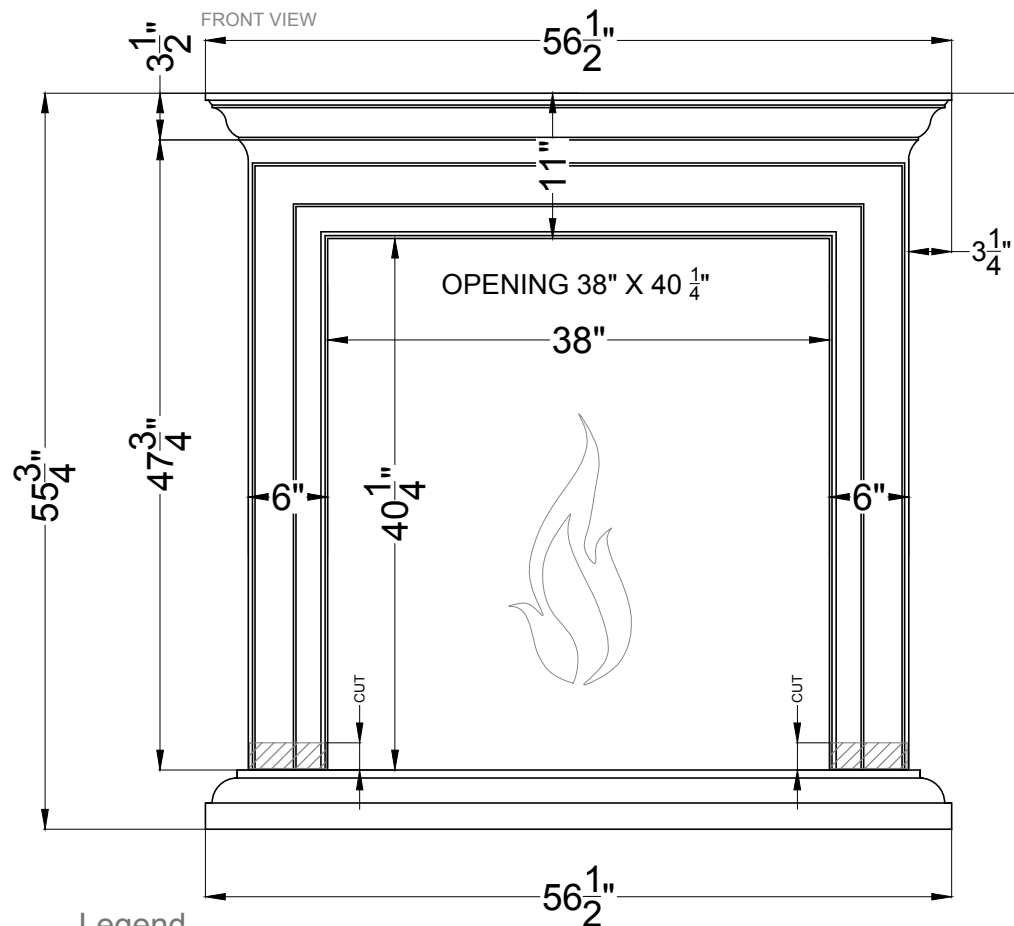

Glasgow
Fireplace Surround

Legend

FS-63

-Adjustable part (cut to fit)