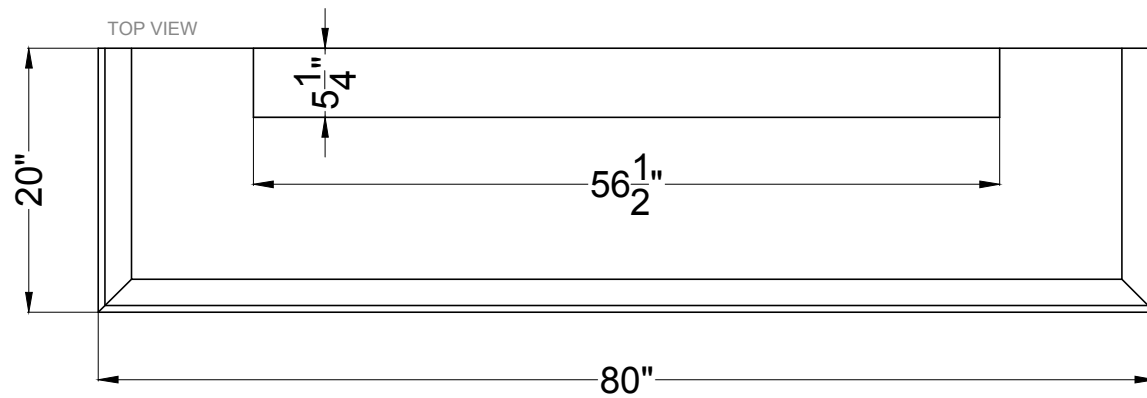

Glasgow
Fireplace Surround

Legend

FS-63

-Adjustable part (cut to fit)