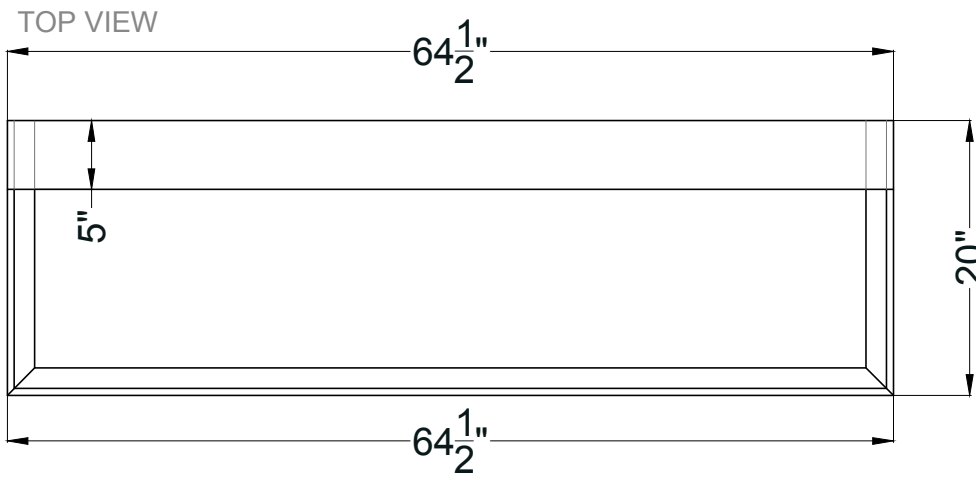

Grand Alto Palermo
Fireplace Surround

Legend

FS-26D

-Adjustable part (cut to fit)