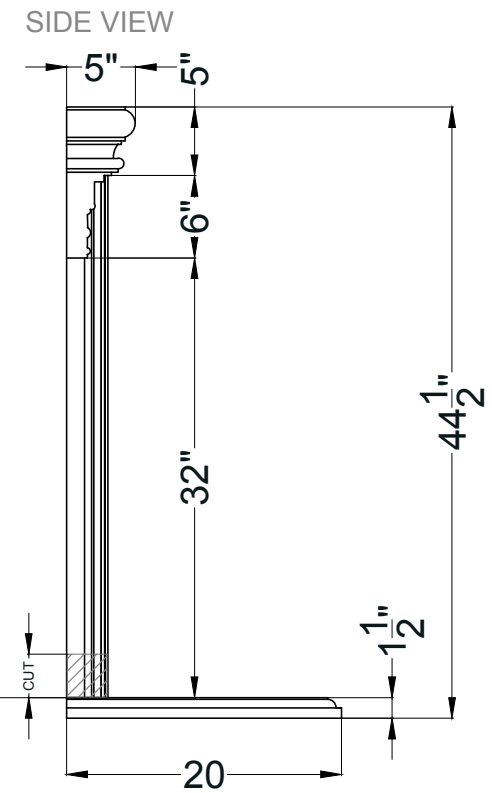

Grand Alto Palermo
Fireplace Surround

Legend

FS-26D

-Adjustable part (cut to fit)