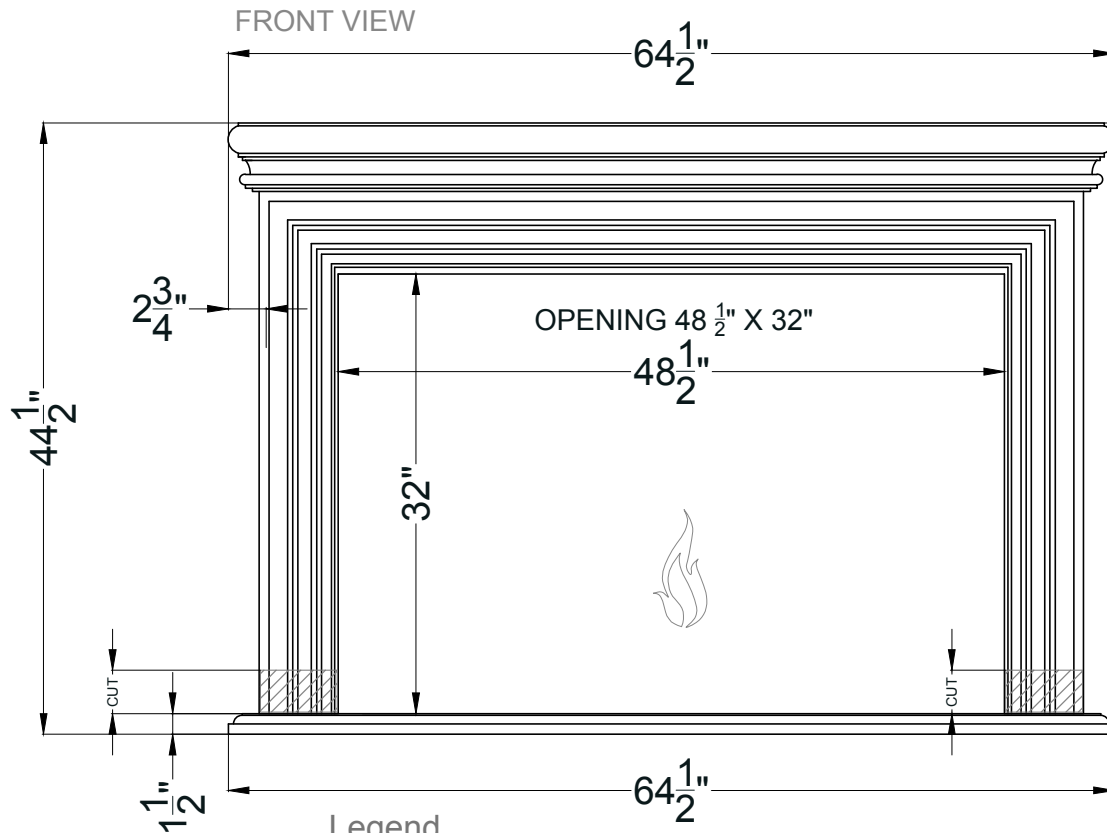

Grand Alto Palermo
Fireplace Surround

Legend

FS-26D

-Adjustable part (cut to fit)