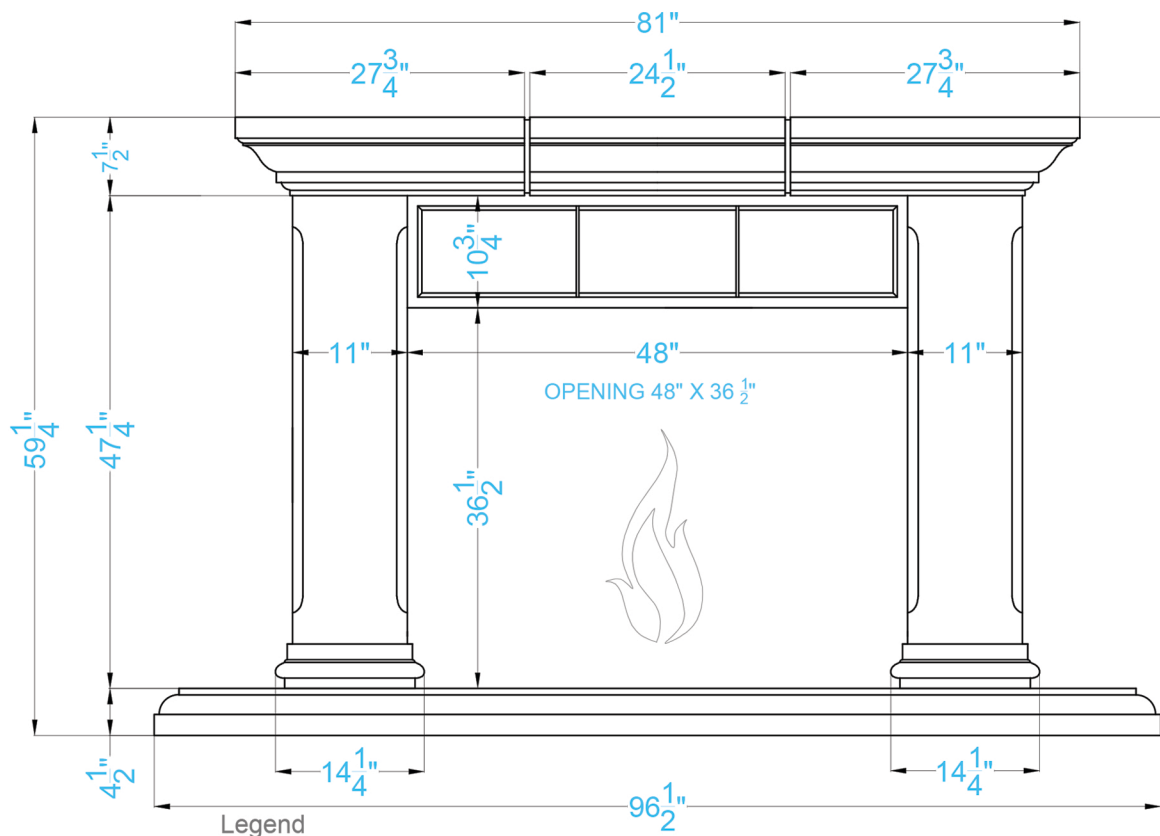

TOP VIEW

FRONT VIEW

SIDE VIEW

Legend

FS-41