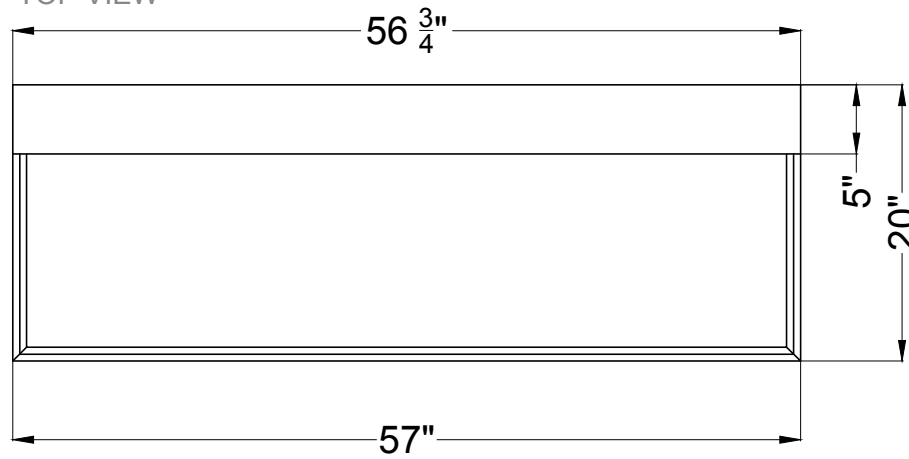

Grand Palermo
Fireplace Surround

TOP VIEW

FRONT VIEW

SIDE VIEW

Legend

FS-26C

-Adjustable part (cut to fit)