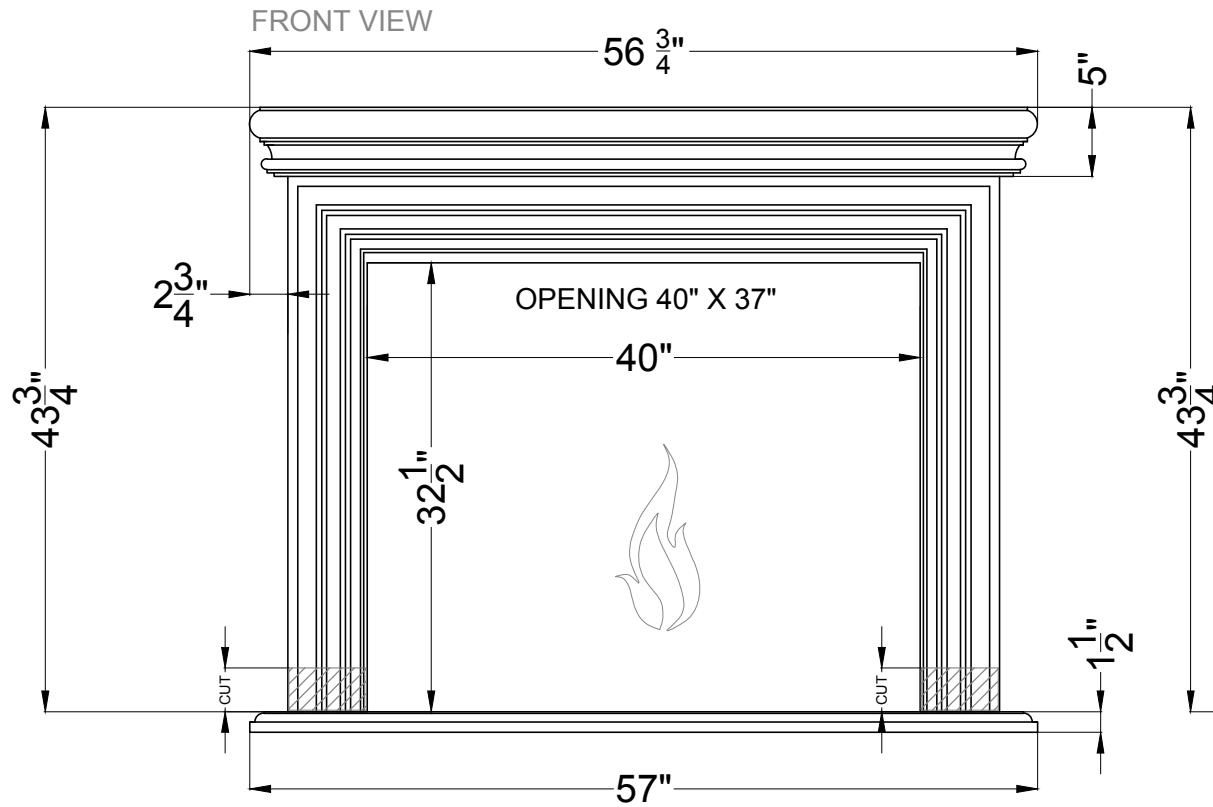

Grand Palermo
Fireplace Surround

TOP VIEW

FRONT VIEW

SIDE VIEW

Legend

FS-26C

-Adjustable part (cut to fit)