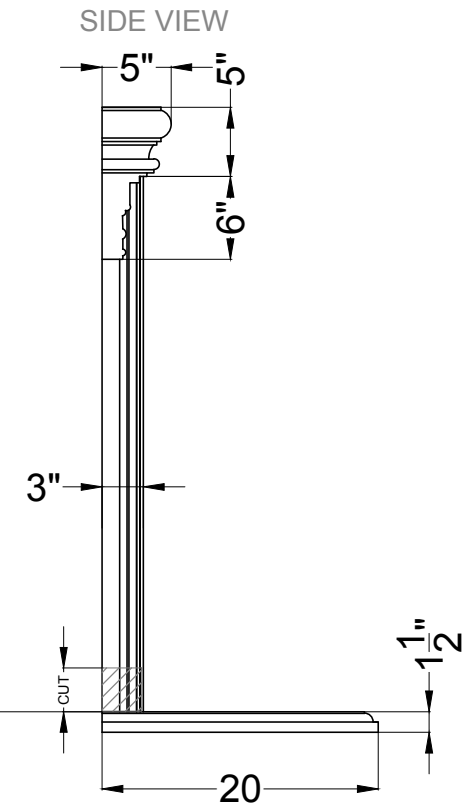

Grand Palermo
Fireplace Surround

TOP VIEW

FRONT VIEW

SIDE VIEW

Legend

FS-26C

-Adjustable part (cut to fit)