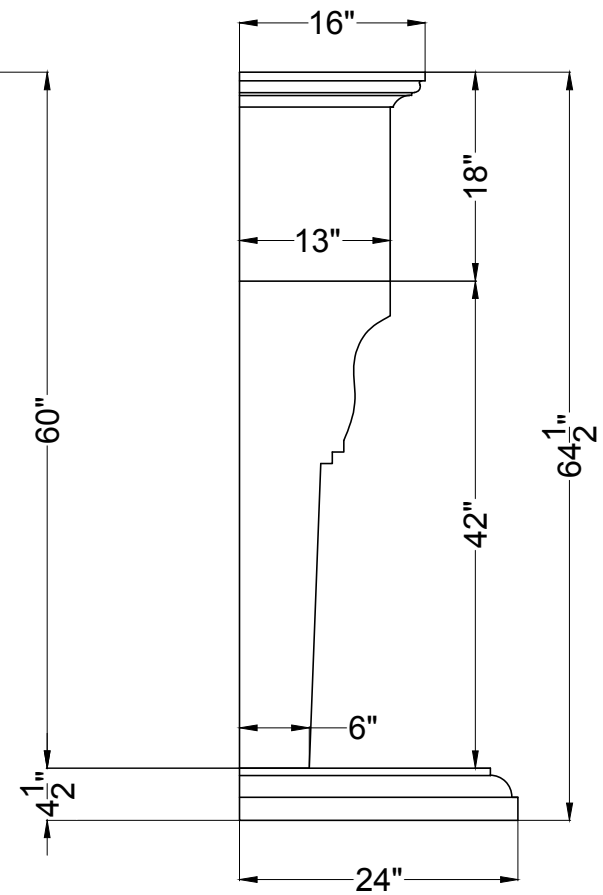

TOP VIEW

FRONT VIEW

SIDE VIEW

Legend

FS-47

-Adjustable part (cut to fit)