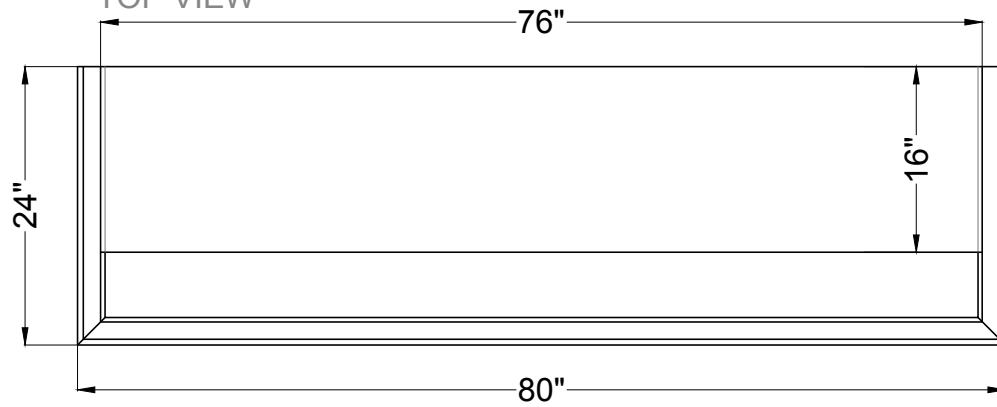

TOP VIEW

FRONT VIEW

SIDE VIEW

Legend

FS-47

-Adjustable part (cut to fit)