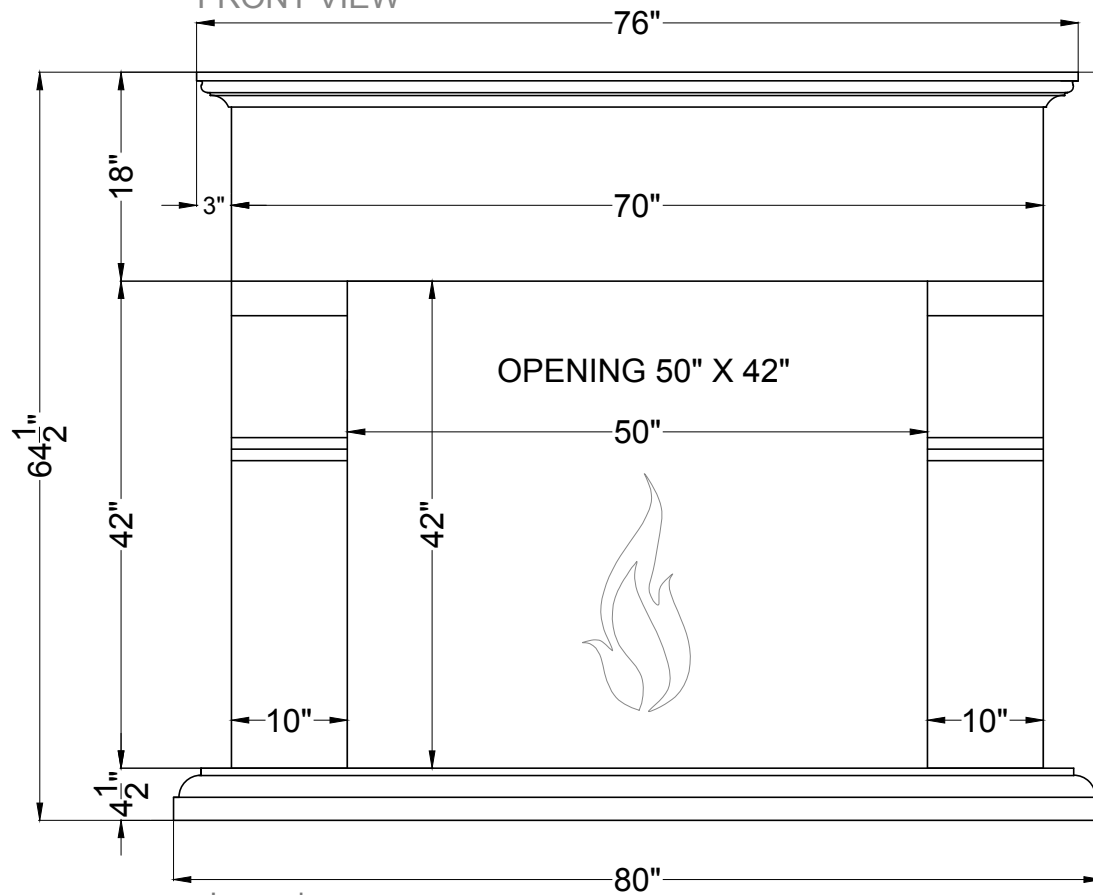

TOP VIEW

FRONT VIEW

SIDE VIEW

Legend

FS-47

-Adjustable part (cut to fit)