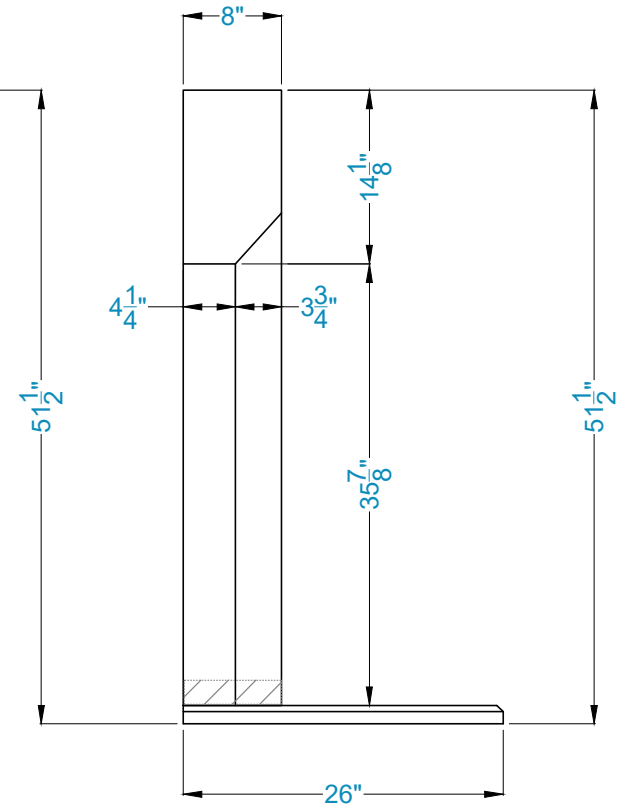

TOP VIEW

AVA Fireplace Surround

FRONT VIEW

SIDE VIEW

Legend

FS-40

-Adjustable part (cut to fit)