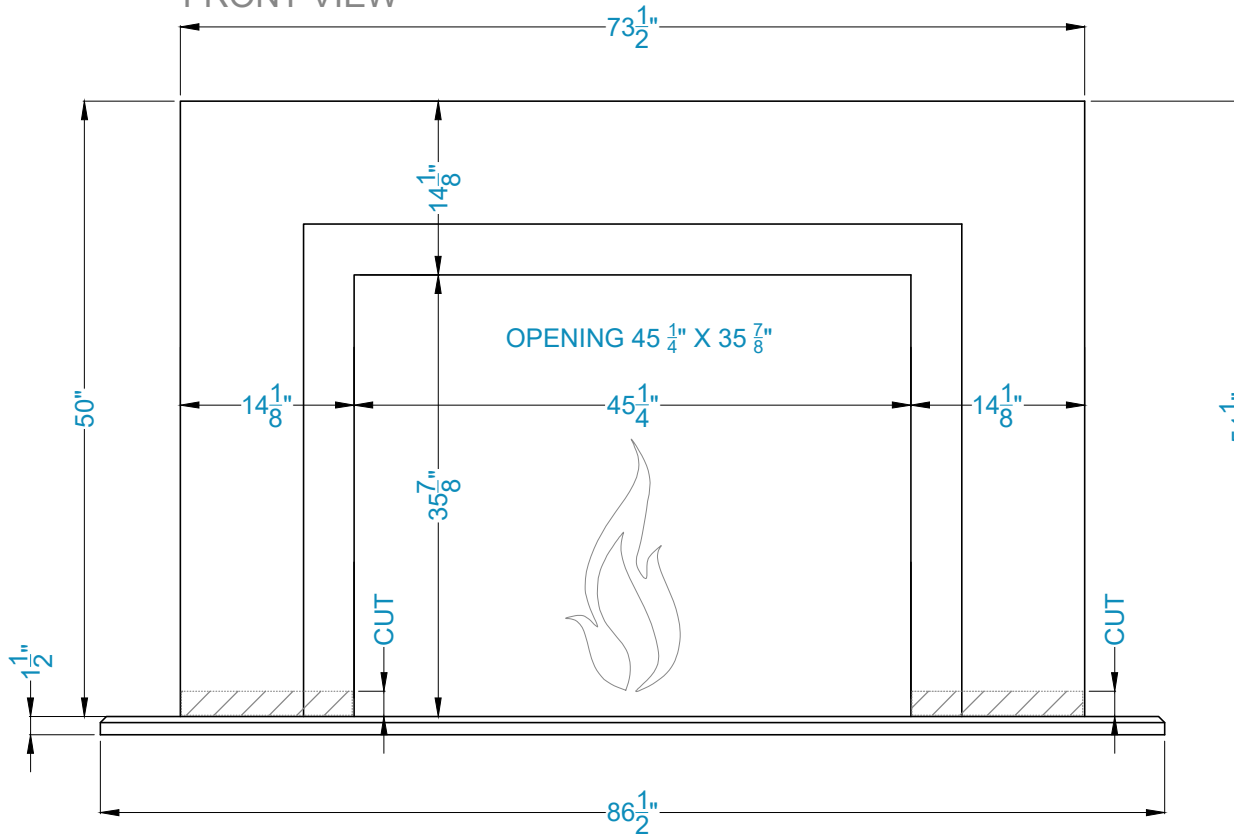

TOP VIEW

AVA Fireplace Surround

FRONT VIEW

SIDE VIEW

Legend

FS-40

-Adjustable part (cut to fit)