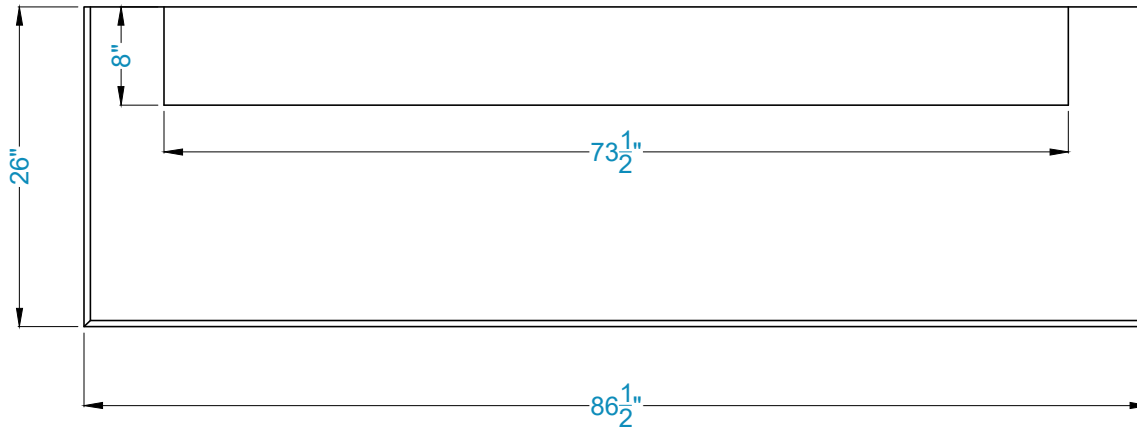

TOP VIEW

AVA Fireplace Surround

FRONT VIEW

SIDE VIEW

Legend

FS-40

-Adjustable part (cut to fit)