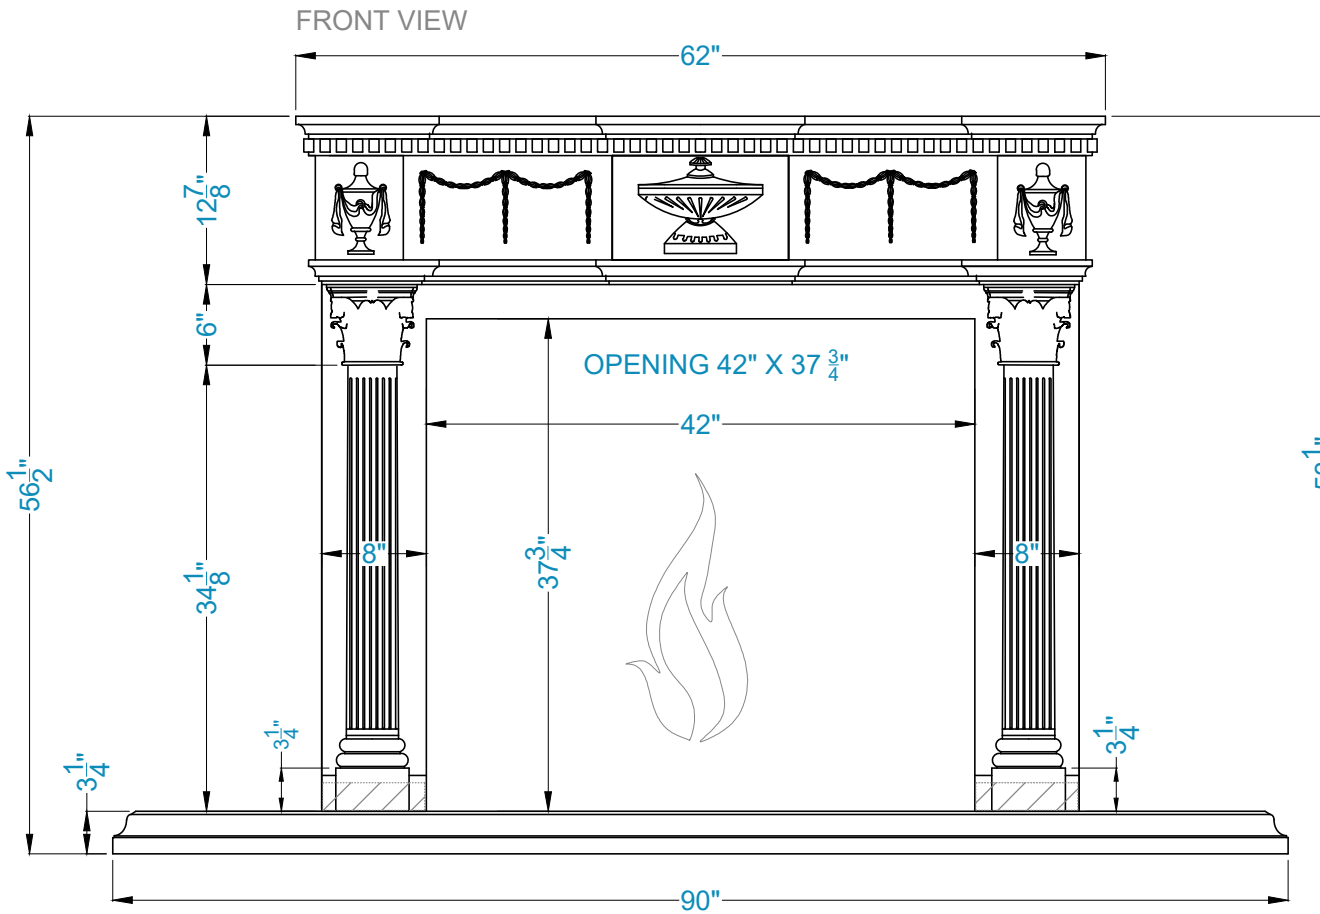

### Legend

FS-34  -Adjustable part (cut to fit)