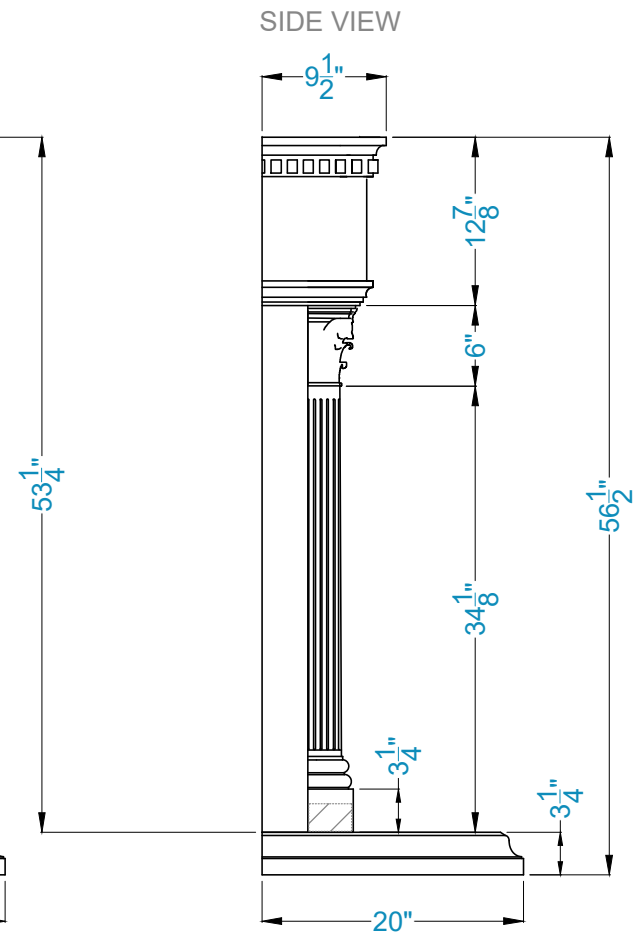

### Legend

FS-34  -Adjustable part (cut to fit)