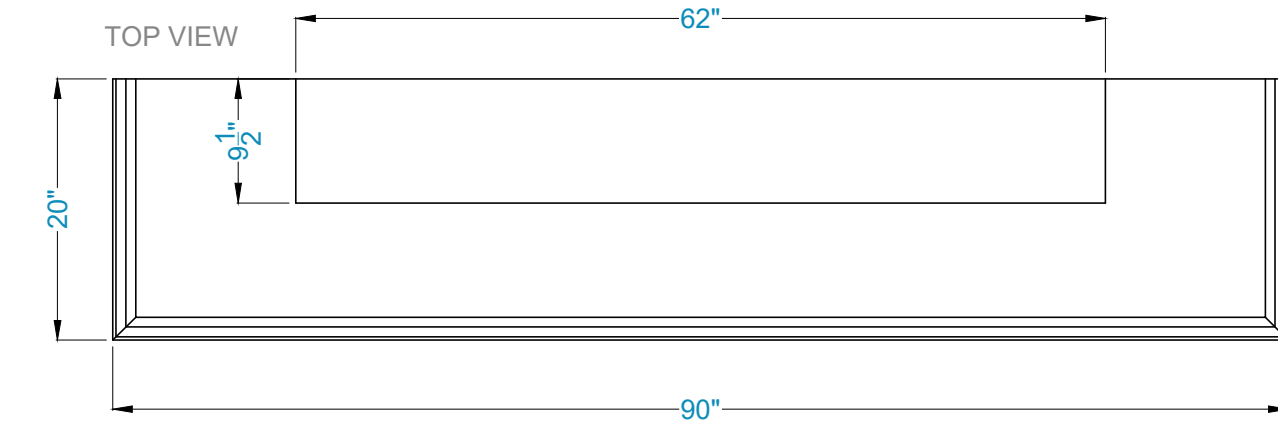

### Legend

FS-34  -Adjustable part (cut to fit)