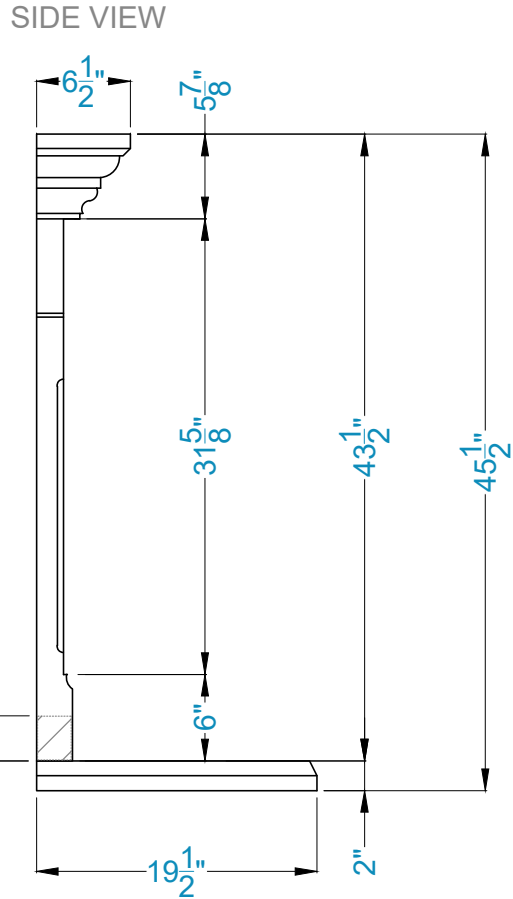

CORINTHIAN Fireplace Surround

Legend

FS-32

-Adjustable part (cut to fit)