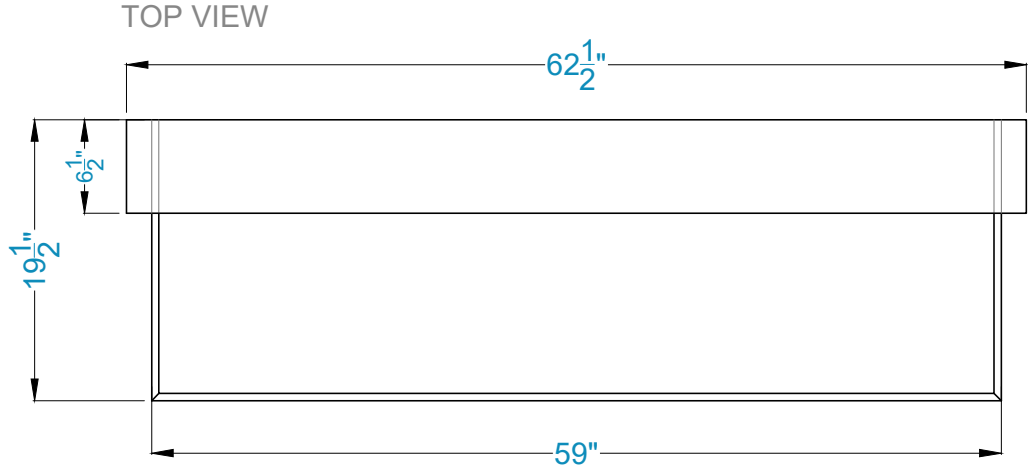

CORINTHIAN Fireplace Surround

Legend

FS-32

-Adjustable part (cut to fit)