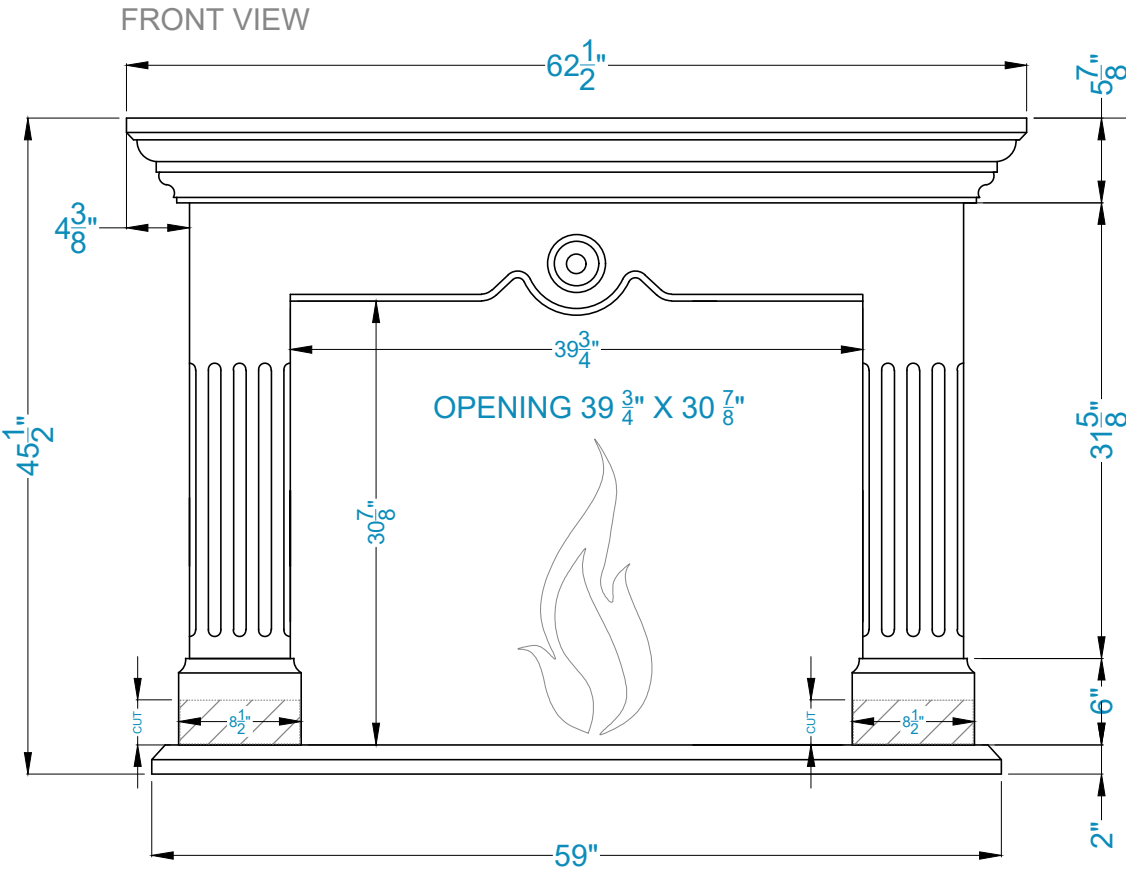

CORINTHIAN Fireplace Surround

Legend

FS-32

-Adjustable part (cut to fit)