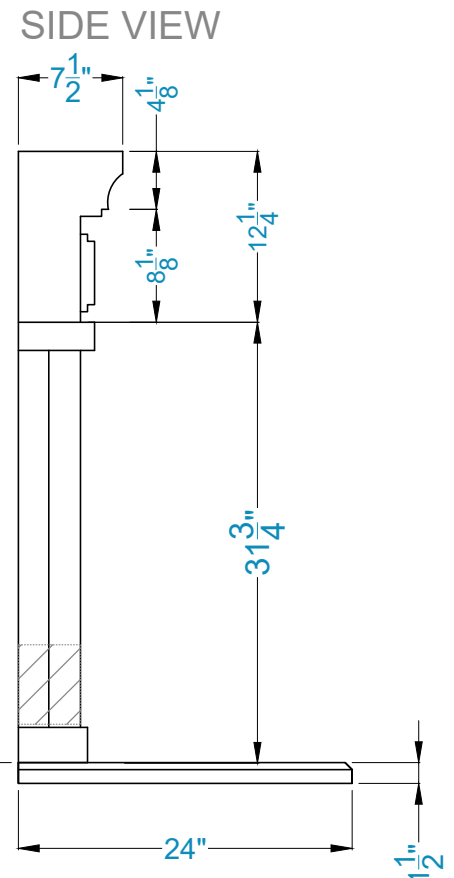

EMPOLI Fireplace Surround

Legend

FS-13
FH-04

-Adjustable part (cut to fit)