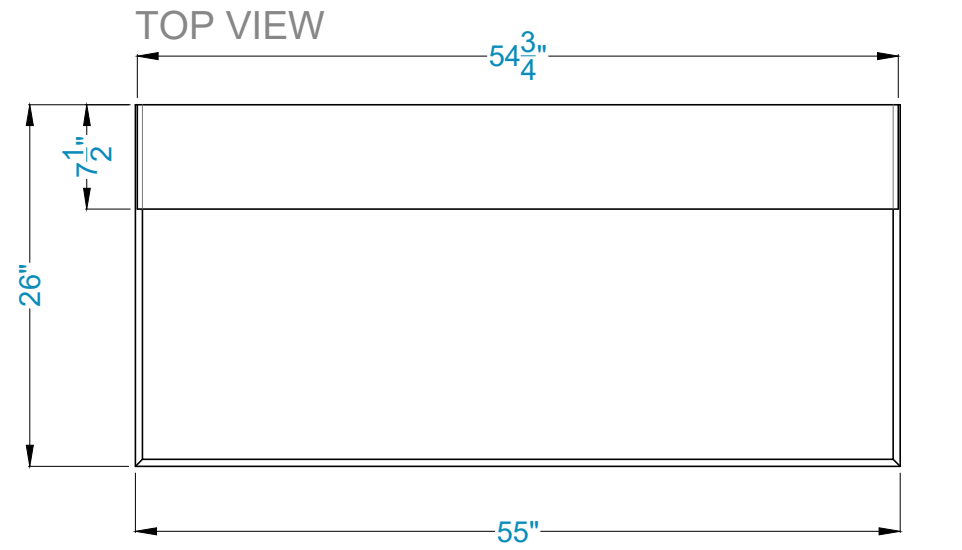

EMPOLI Fireplace Surround

Legend

FS-13
FH-04

-Adjustable part (cut to fit)