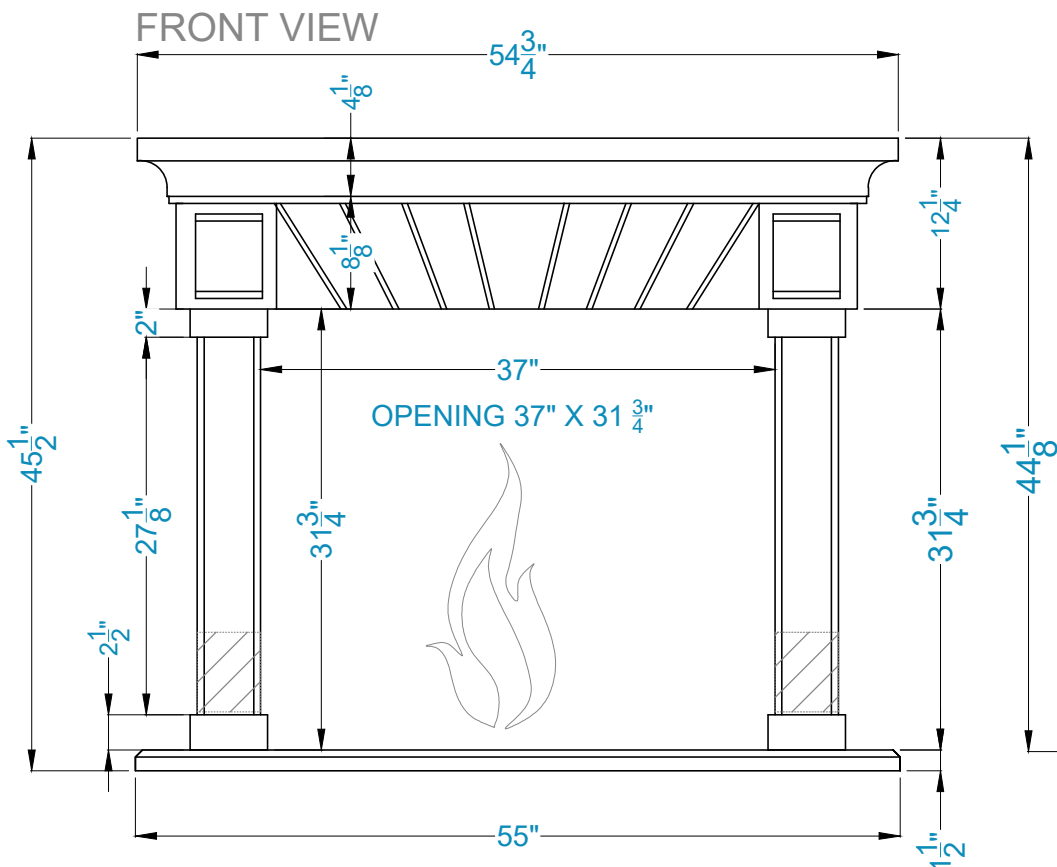

EMPOLI Fireplace Surround

Legend

FS-13
FH-04

-Adjustable part (cut to fit)