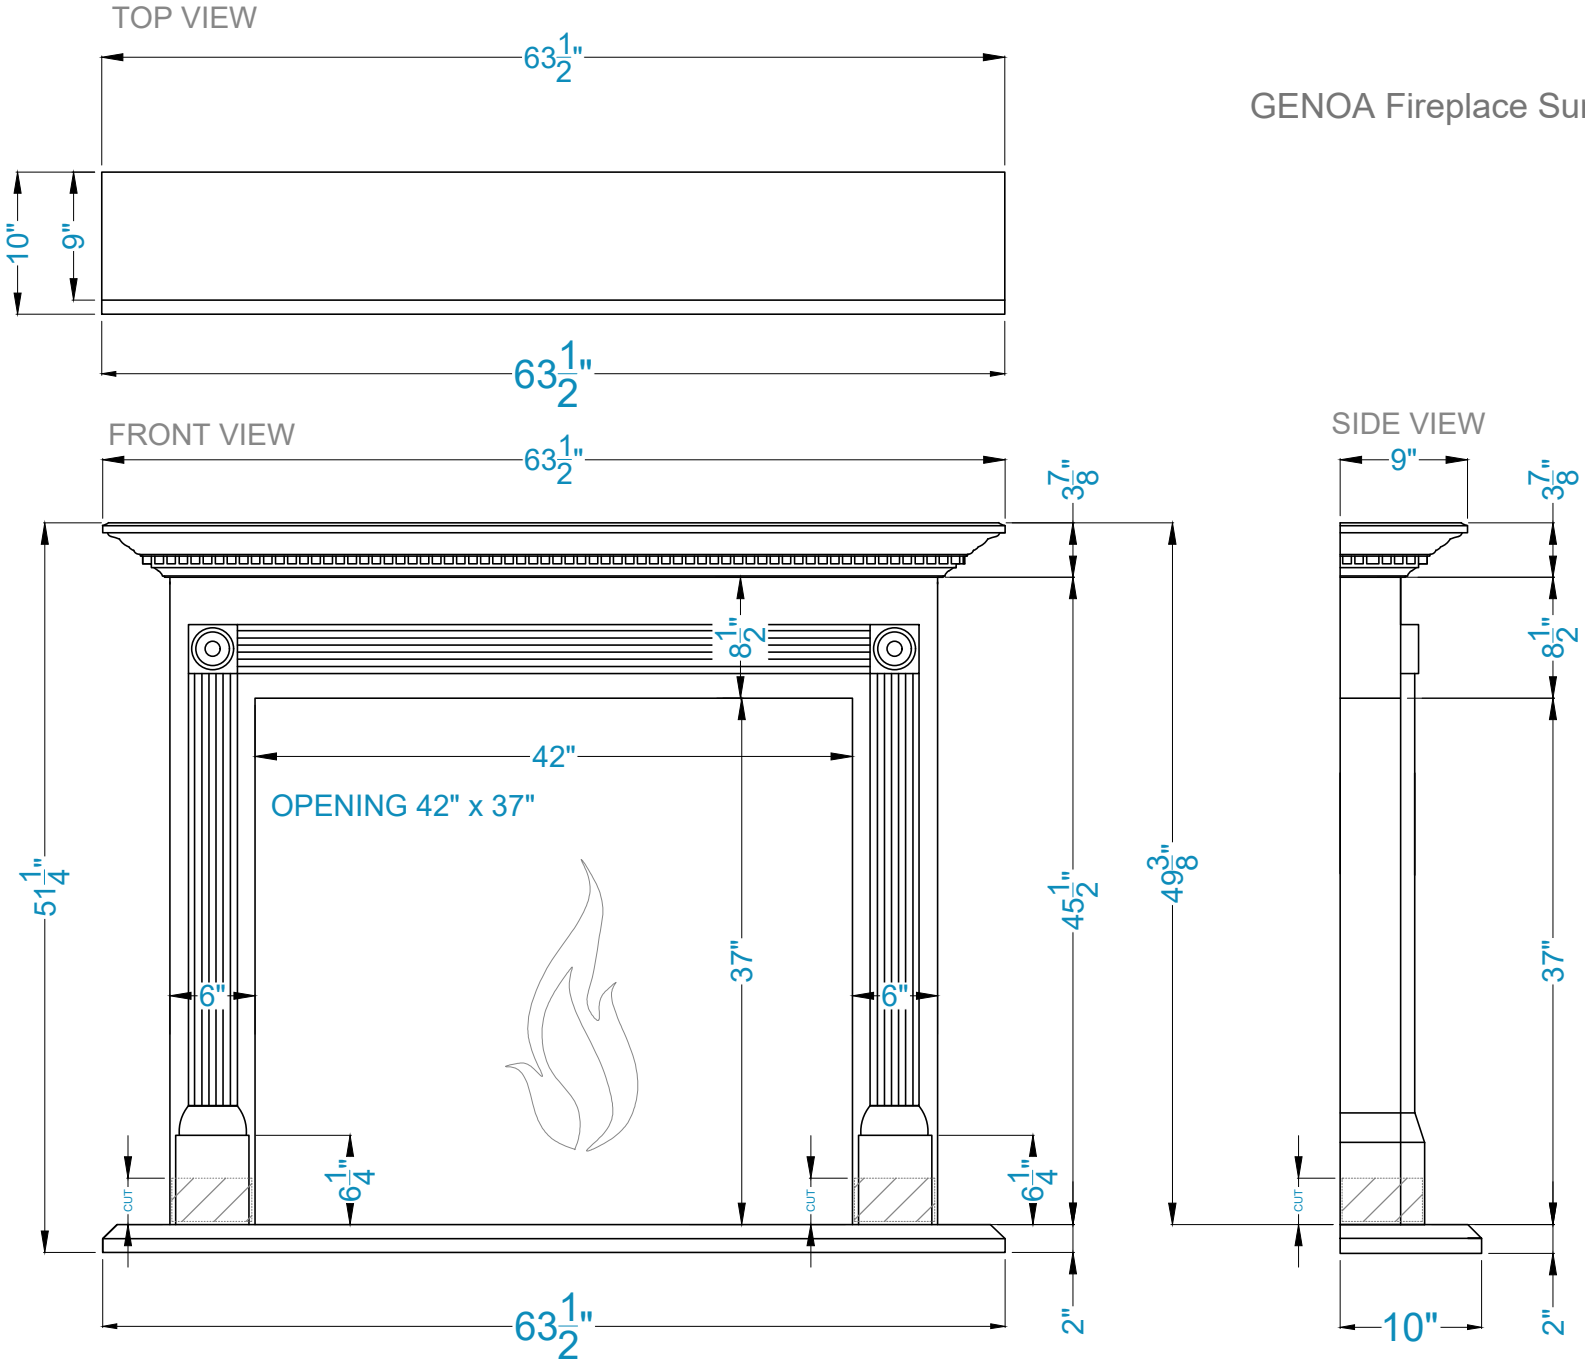

GENOA Fireplace Surround

Legend

FS-21		-Adjustable part (cut to fit)
FH-04		