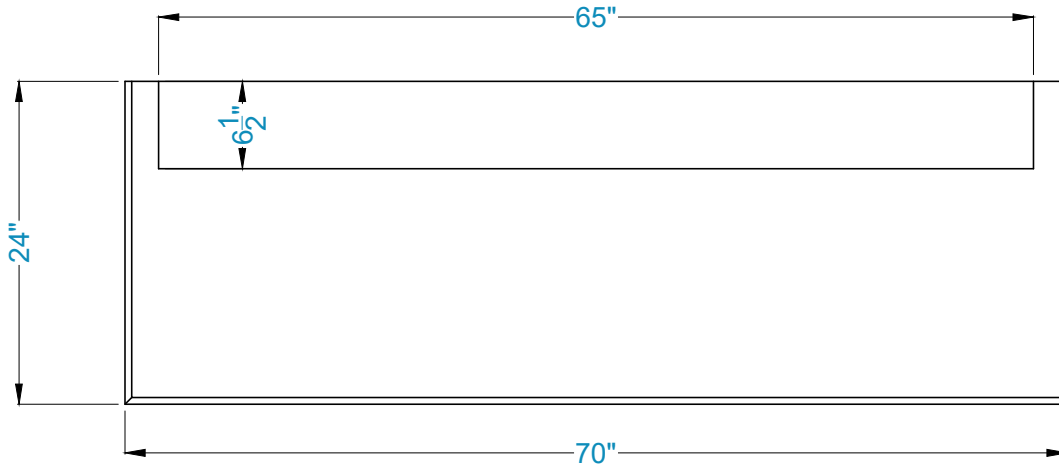

TOP VIEW

GRAND MONTEREY Fireplace Surround

FRONT VIEW

SIDE VIEW

Legend

FS-61

-Adjustable part (cut to fit)