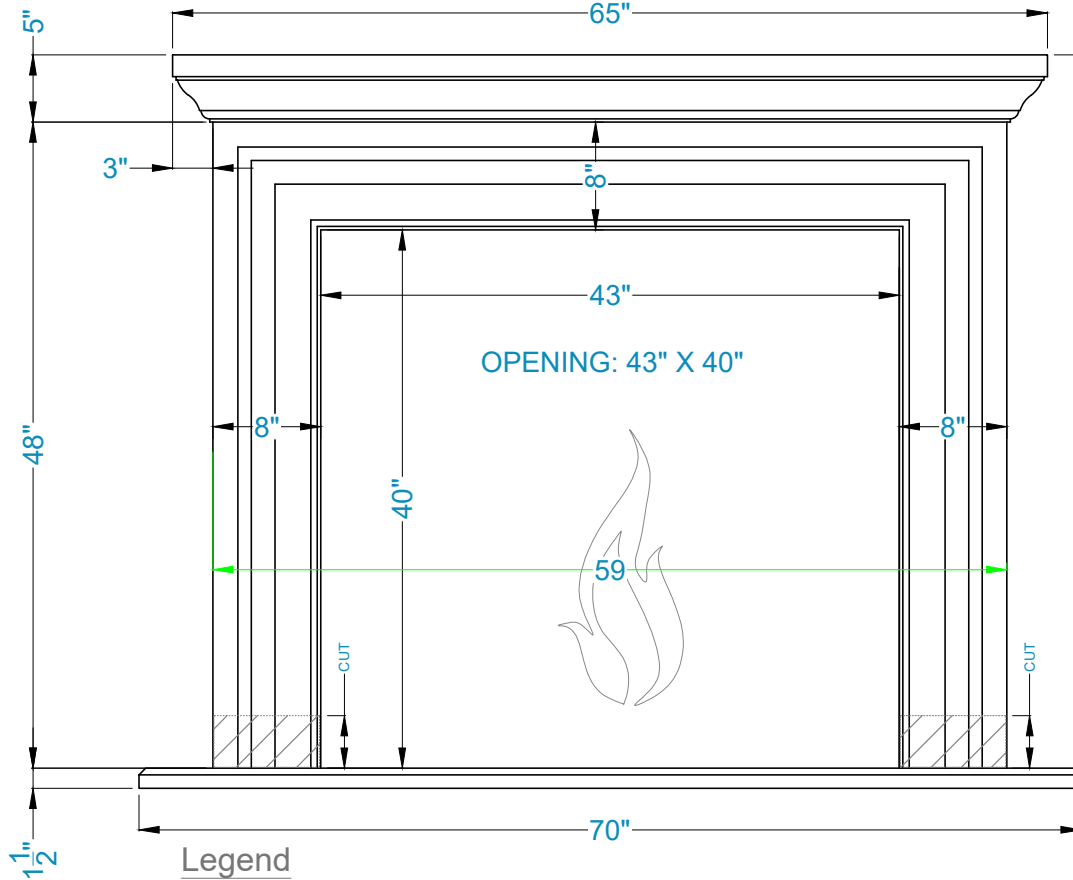

TOP VIEW

GRAND MONTEREY Fireplace Surround

FRONT VIEW

SIDE VIEW

Legend

FS-61

-Adjustable part (cut to fit)