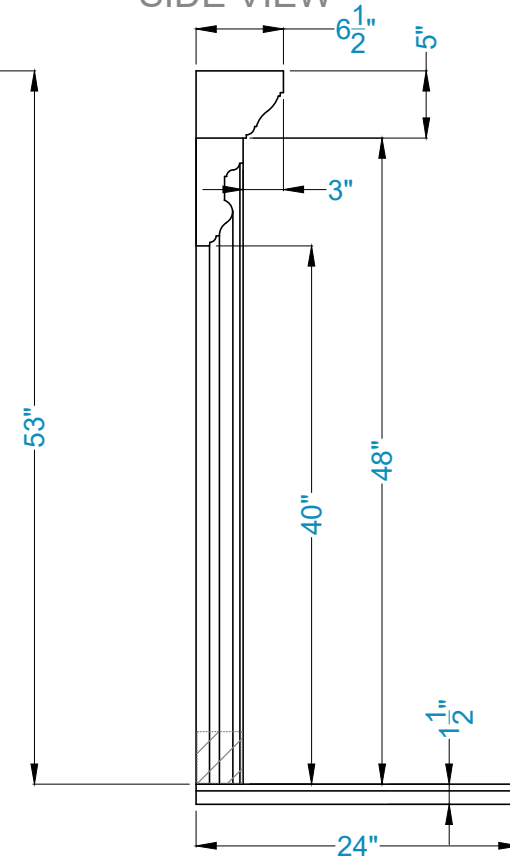

TOP VIEW

GRAND MONTEREY Fireplace Surround

FRONT VIEW

SIDE VIEW

Legend

FS-61

-Adjustable part (cut to fit)