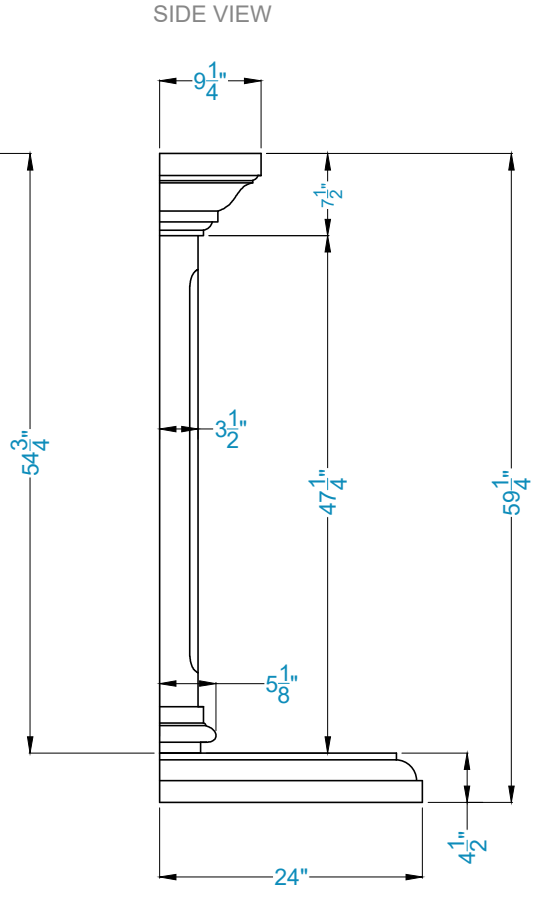

GRAND MUNICH Fireplace Surround

Legend
FS-41