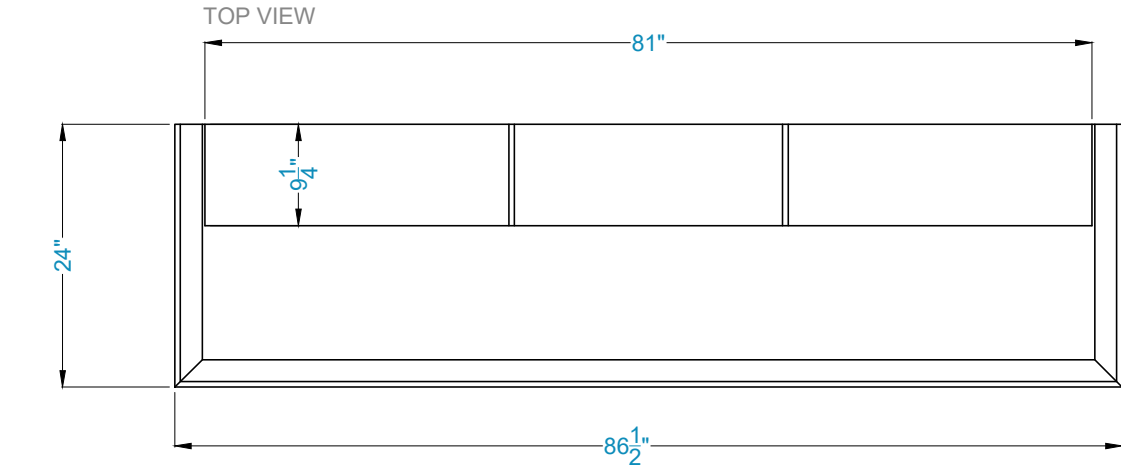

GRAND MUNICH Fireplace Surround

Legend
FS-41