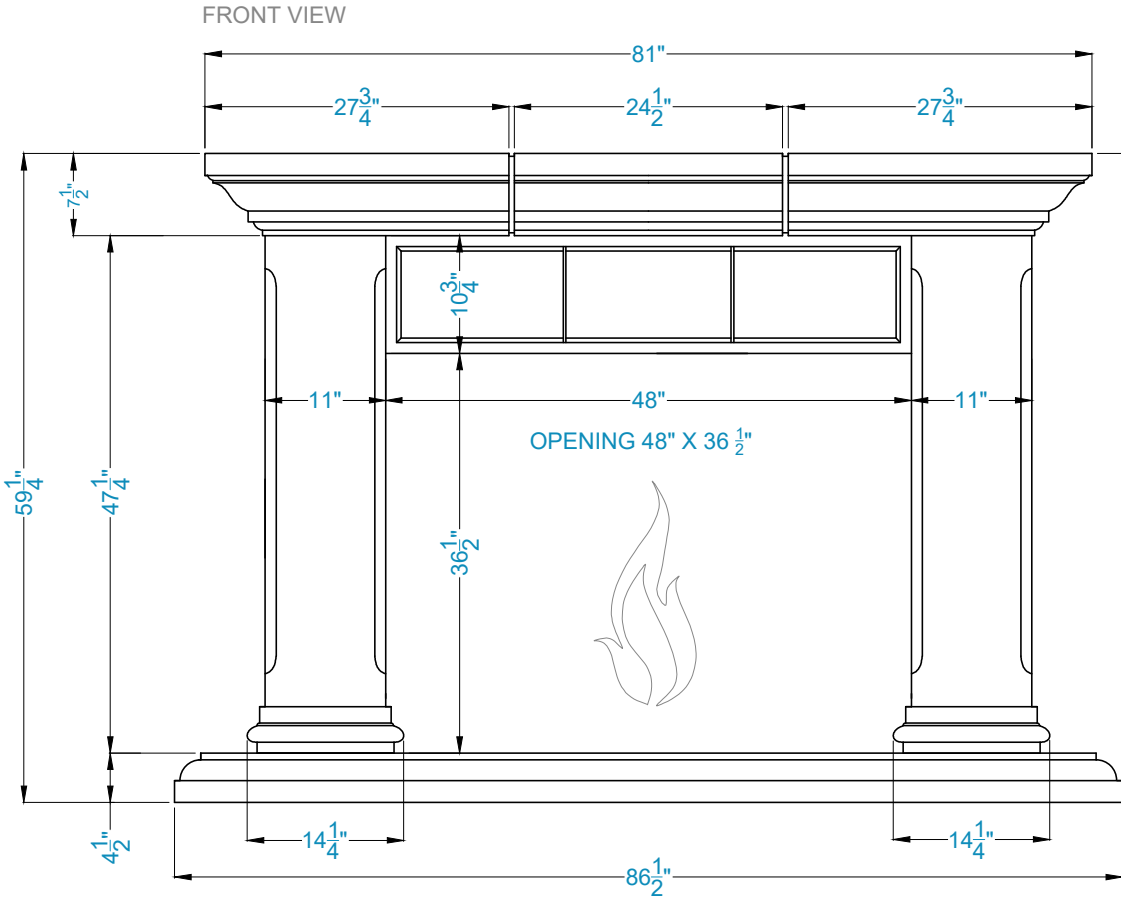

GRAND MUNICH Fireplace Surround

Legend
FS-41