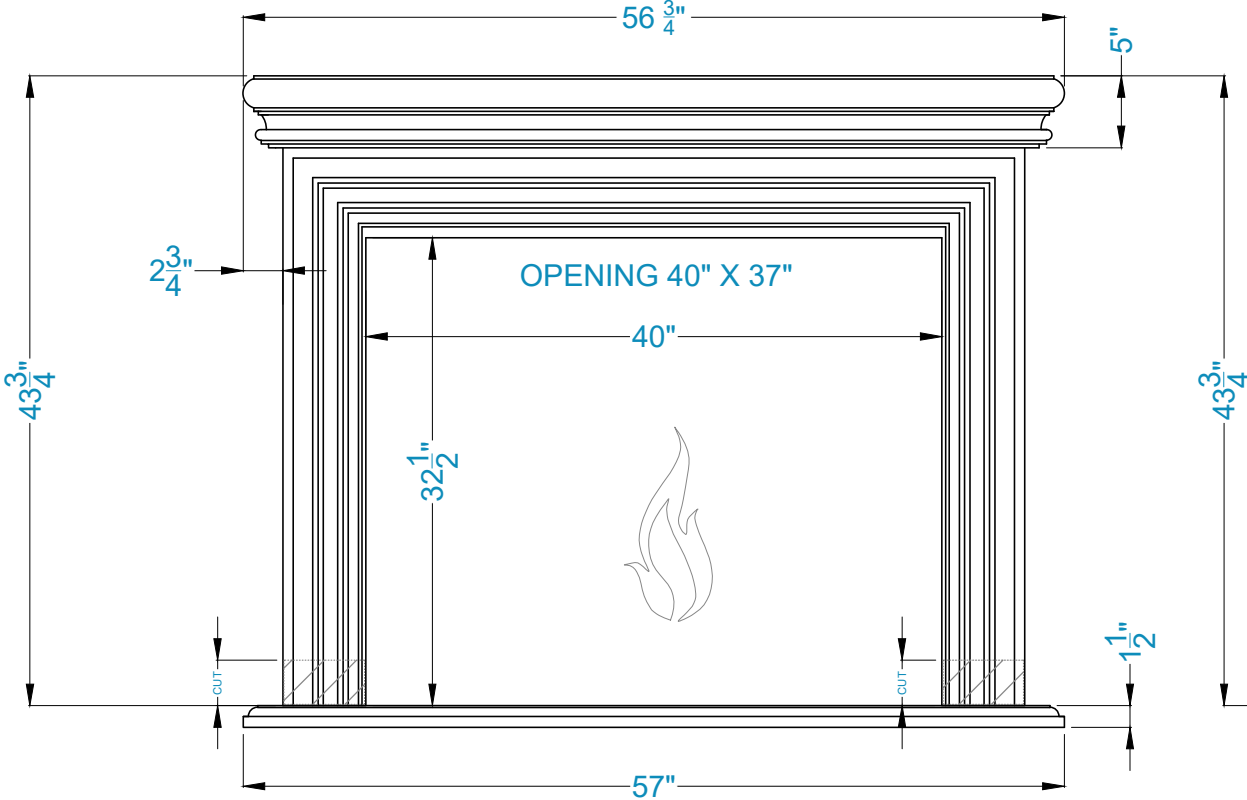

GRAND PALERMO Fireplace Surround

TOP VIEW

FRONT VIEW

SIDE VIEW

Legend

FS-26C

-Adjustable part (cut to fit)