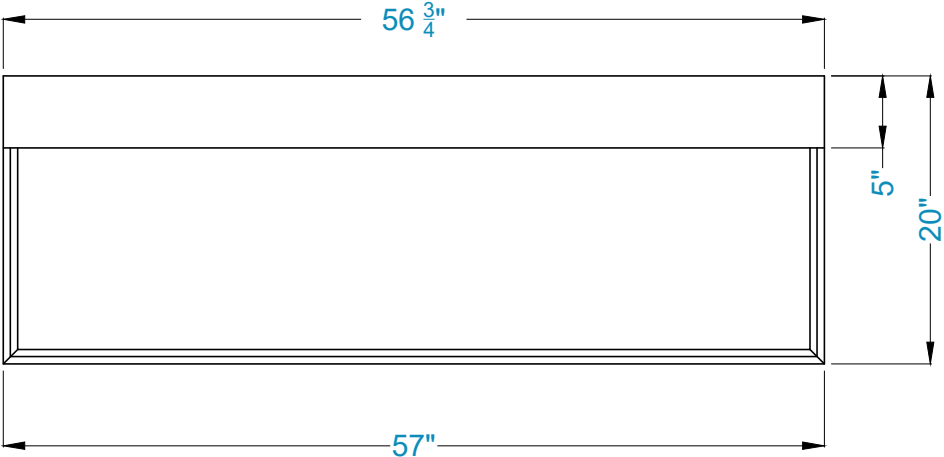

GRAND PALERMO Fireplace Surround

TOP VIEW

FRONT VIEW

SIDE VIEW

Legend

FS-26C

-Adjustable part (cut to fit)