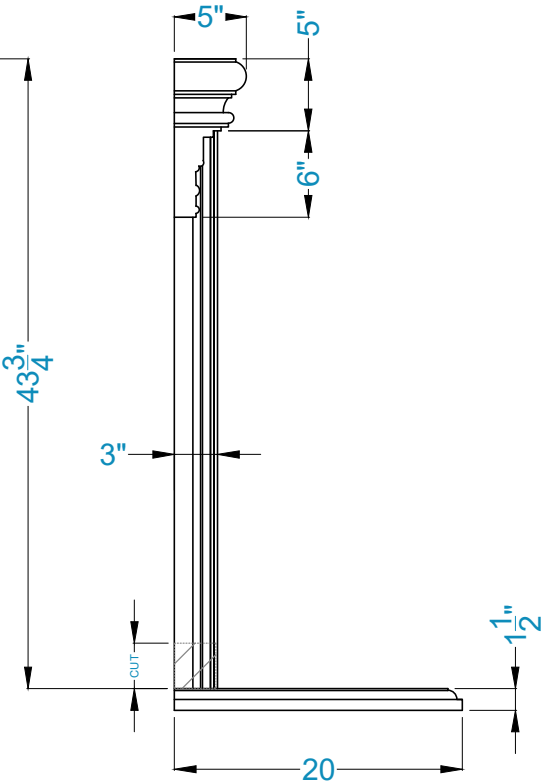

GRAND PALERMO Fireplace Surround

TOP VIEW

FRONT VIEW

SIDE VIEW

Legend

FS-26C

-Adjustable part (cut to fit)