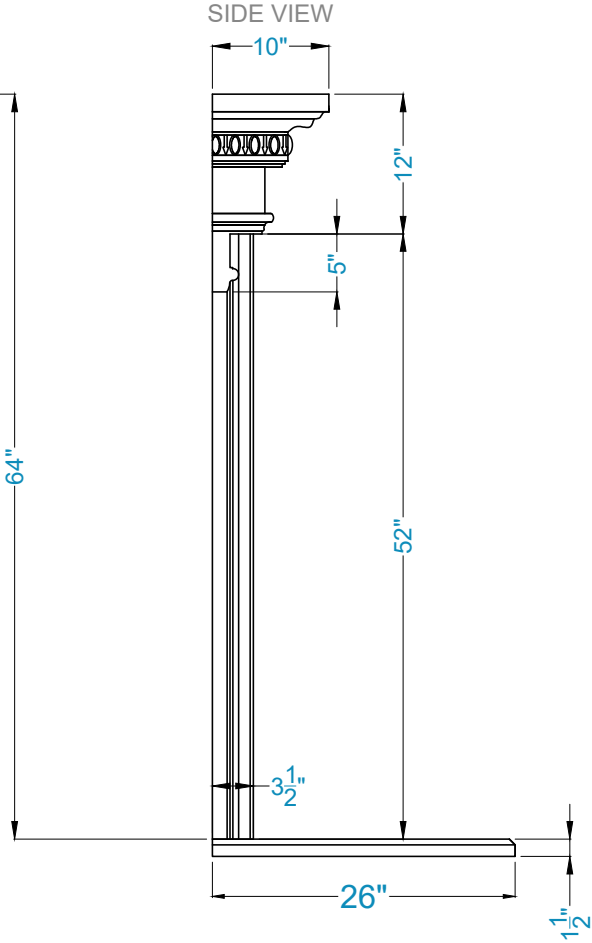

GRAND PISA Fireplace Surround

Legend

FS-16
FH-04