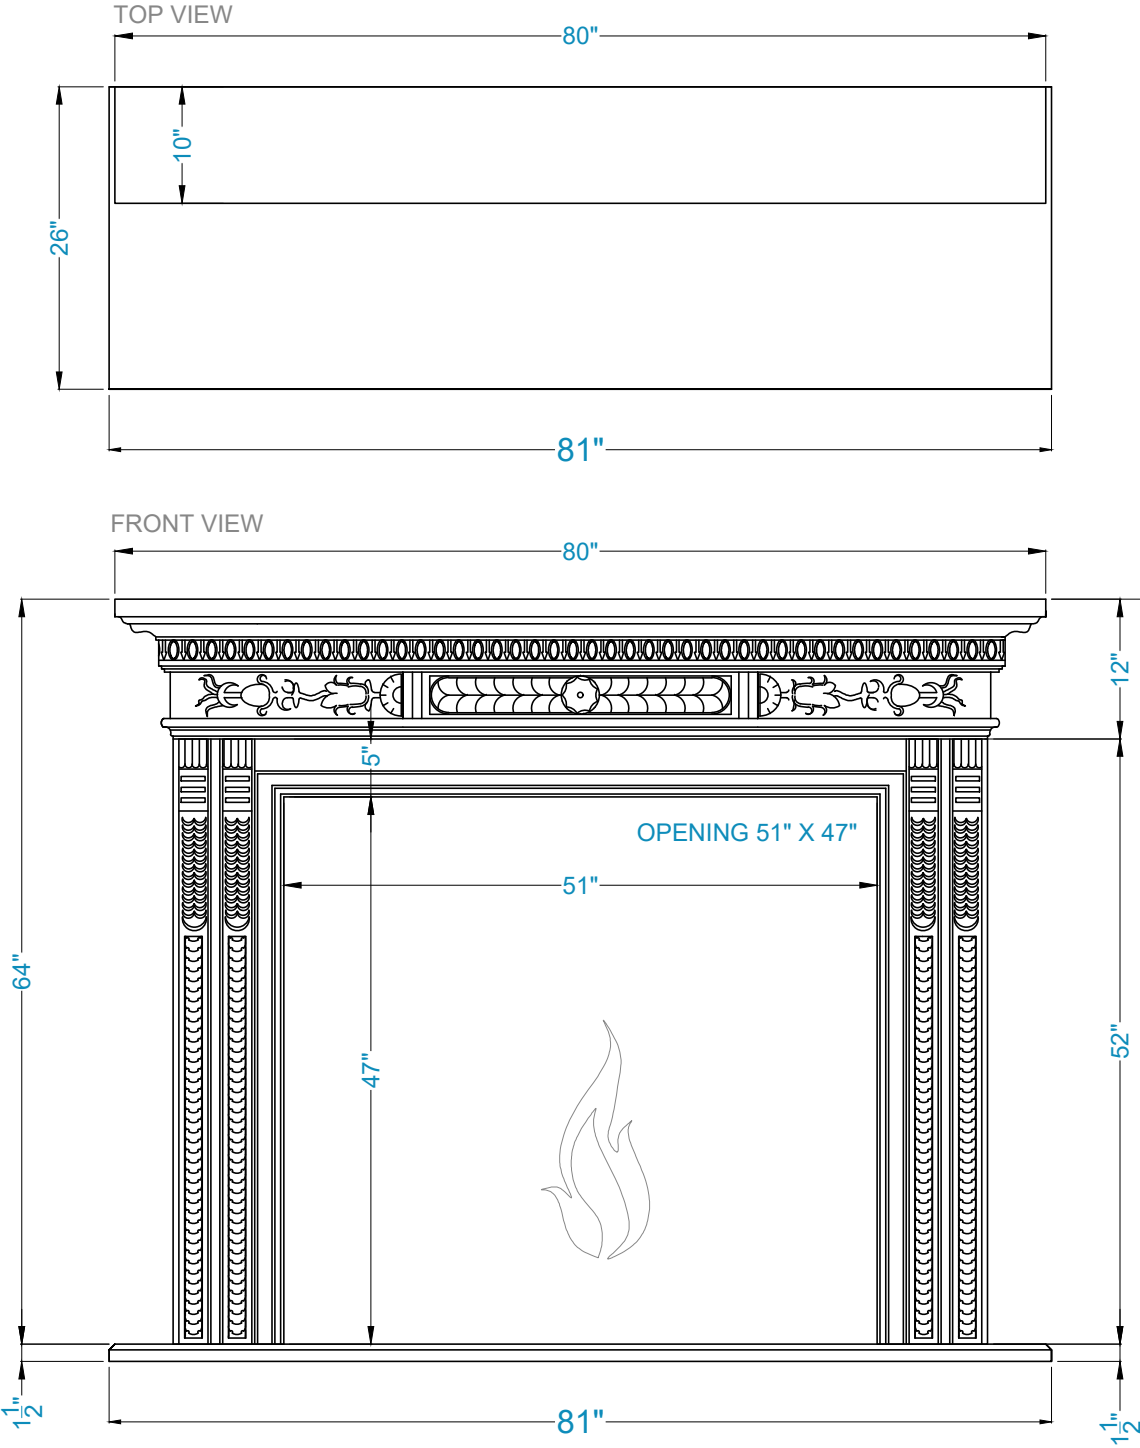

GRAND PISA Fireplace Surround

Legend

FS-16
FH-04