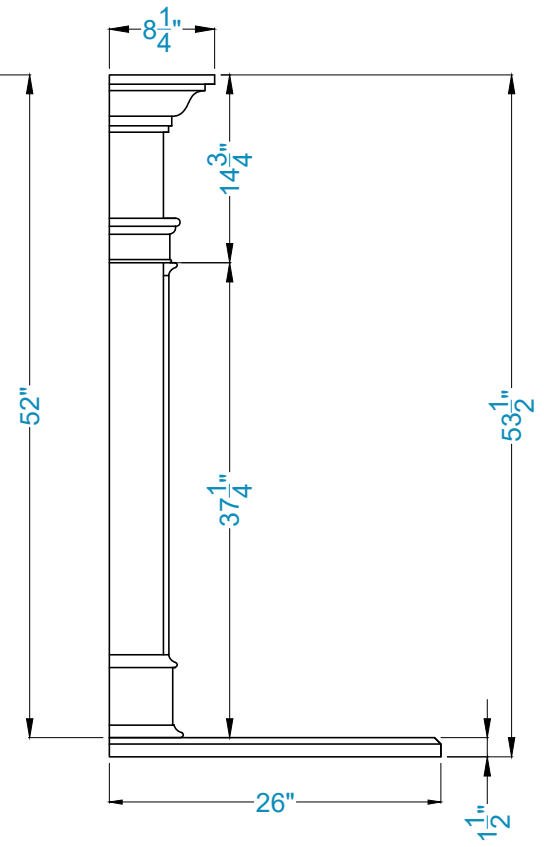

HAMBURG Fireplace Surround

TOP VIEW

FRONT VIEW

SIDE VIEW

Legend

FS-53