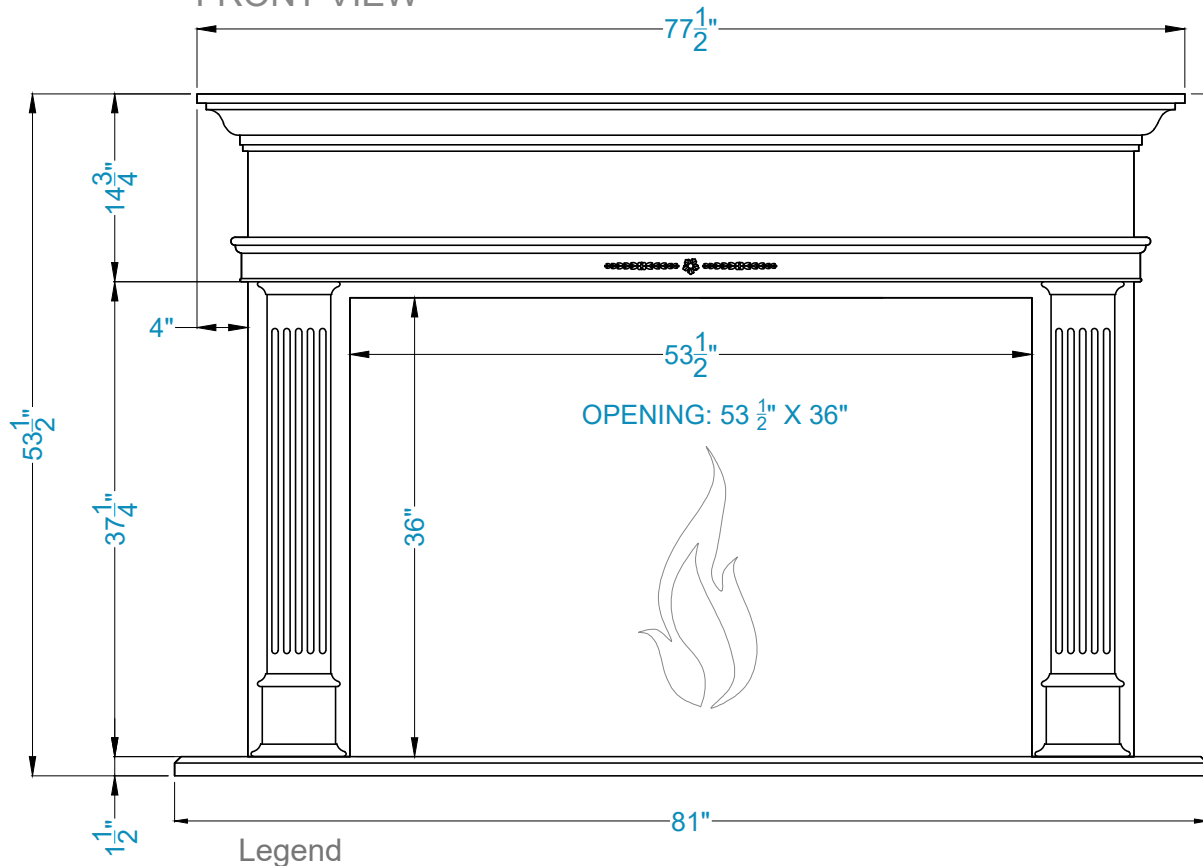

HAMBURG Fireplace Surround

TOP VIEW

FRONT VIEW

SIDE VIEW

Legend

FS-53