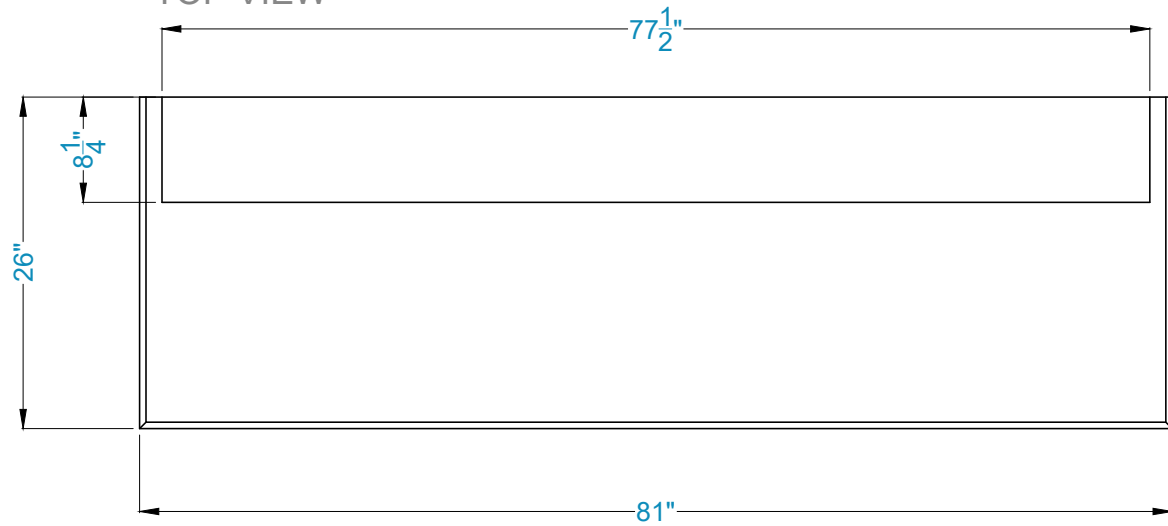

HAMBURG Fireplace Surround

TOP VIEW

FRONT VIEW

SIDE VIEW

Legend

FS-53