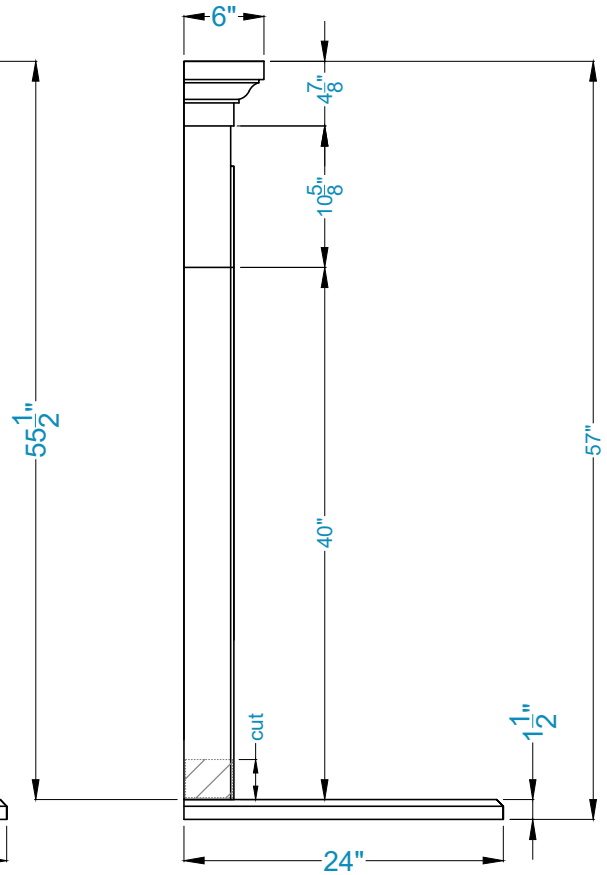

# IMPERIAL Fireplace Surround

TOP VIEW

FRONT VIEW

SIDE VIEW

Legend

FS-65C  
FH-04

-Adjustable part (cut to fit)