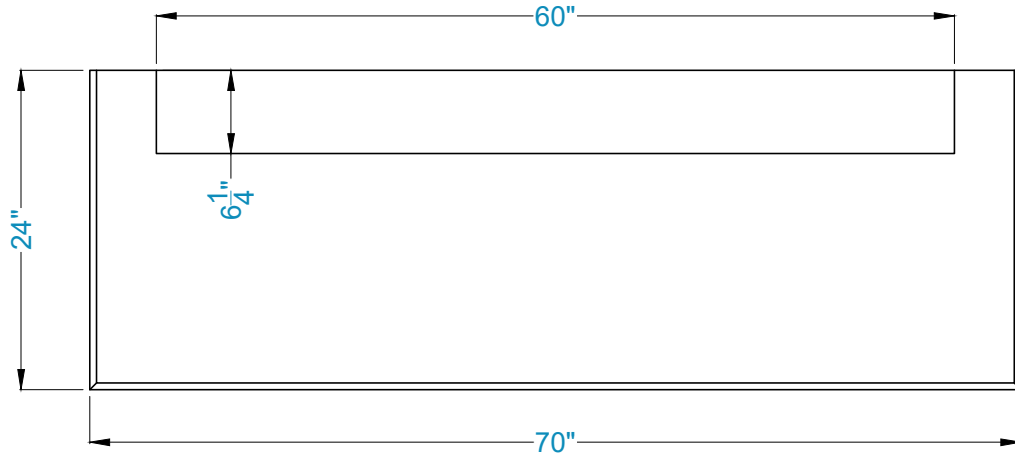

# IMPERIAL Fireplace Surround

TOP VIEW

FRONT VIEW

SIDE VIEW

Legend

FS-65C  
FH-04

-Adjustable part (cut to fit)