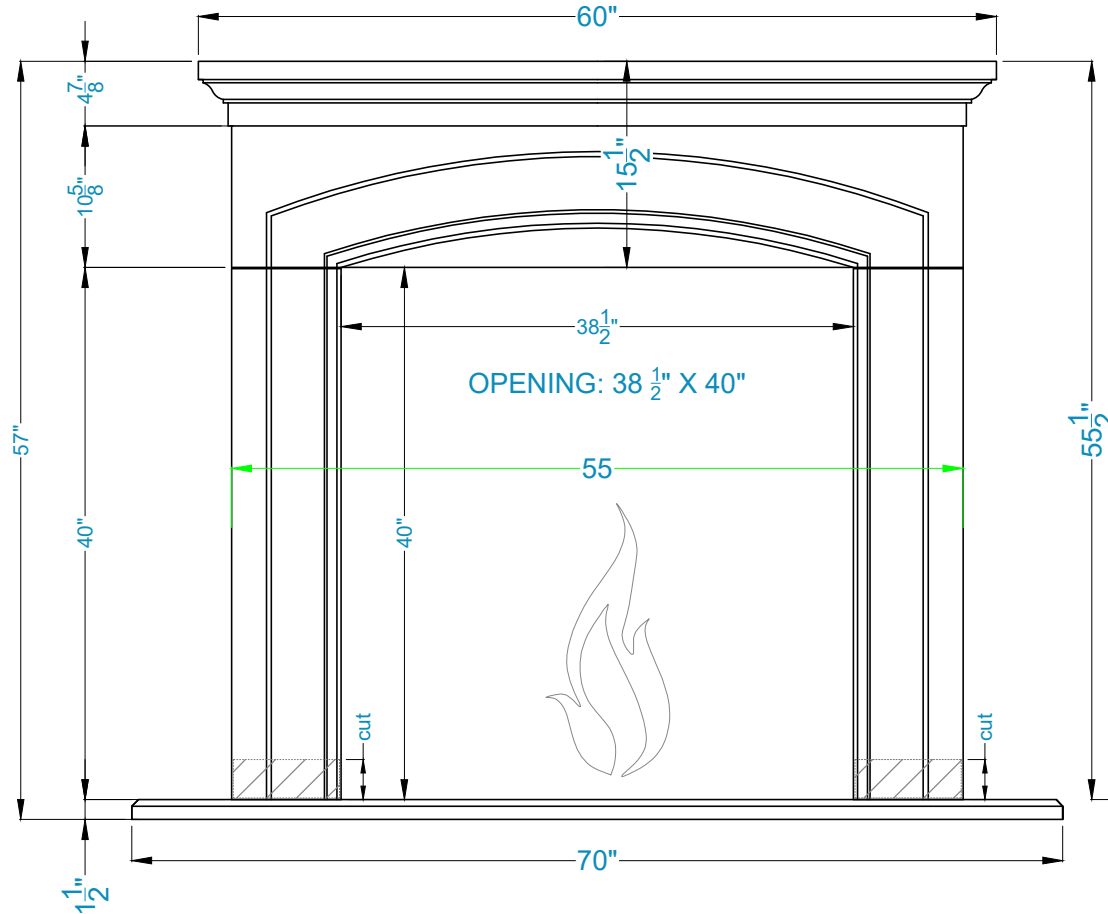

# IMPERIAL Fireplace Surround

TOP VIEW

FRONT VIEW

SIDE VIEW

Legend

FS-65C  
FH-04

-Adjustable part (cut to fit)