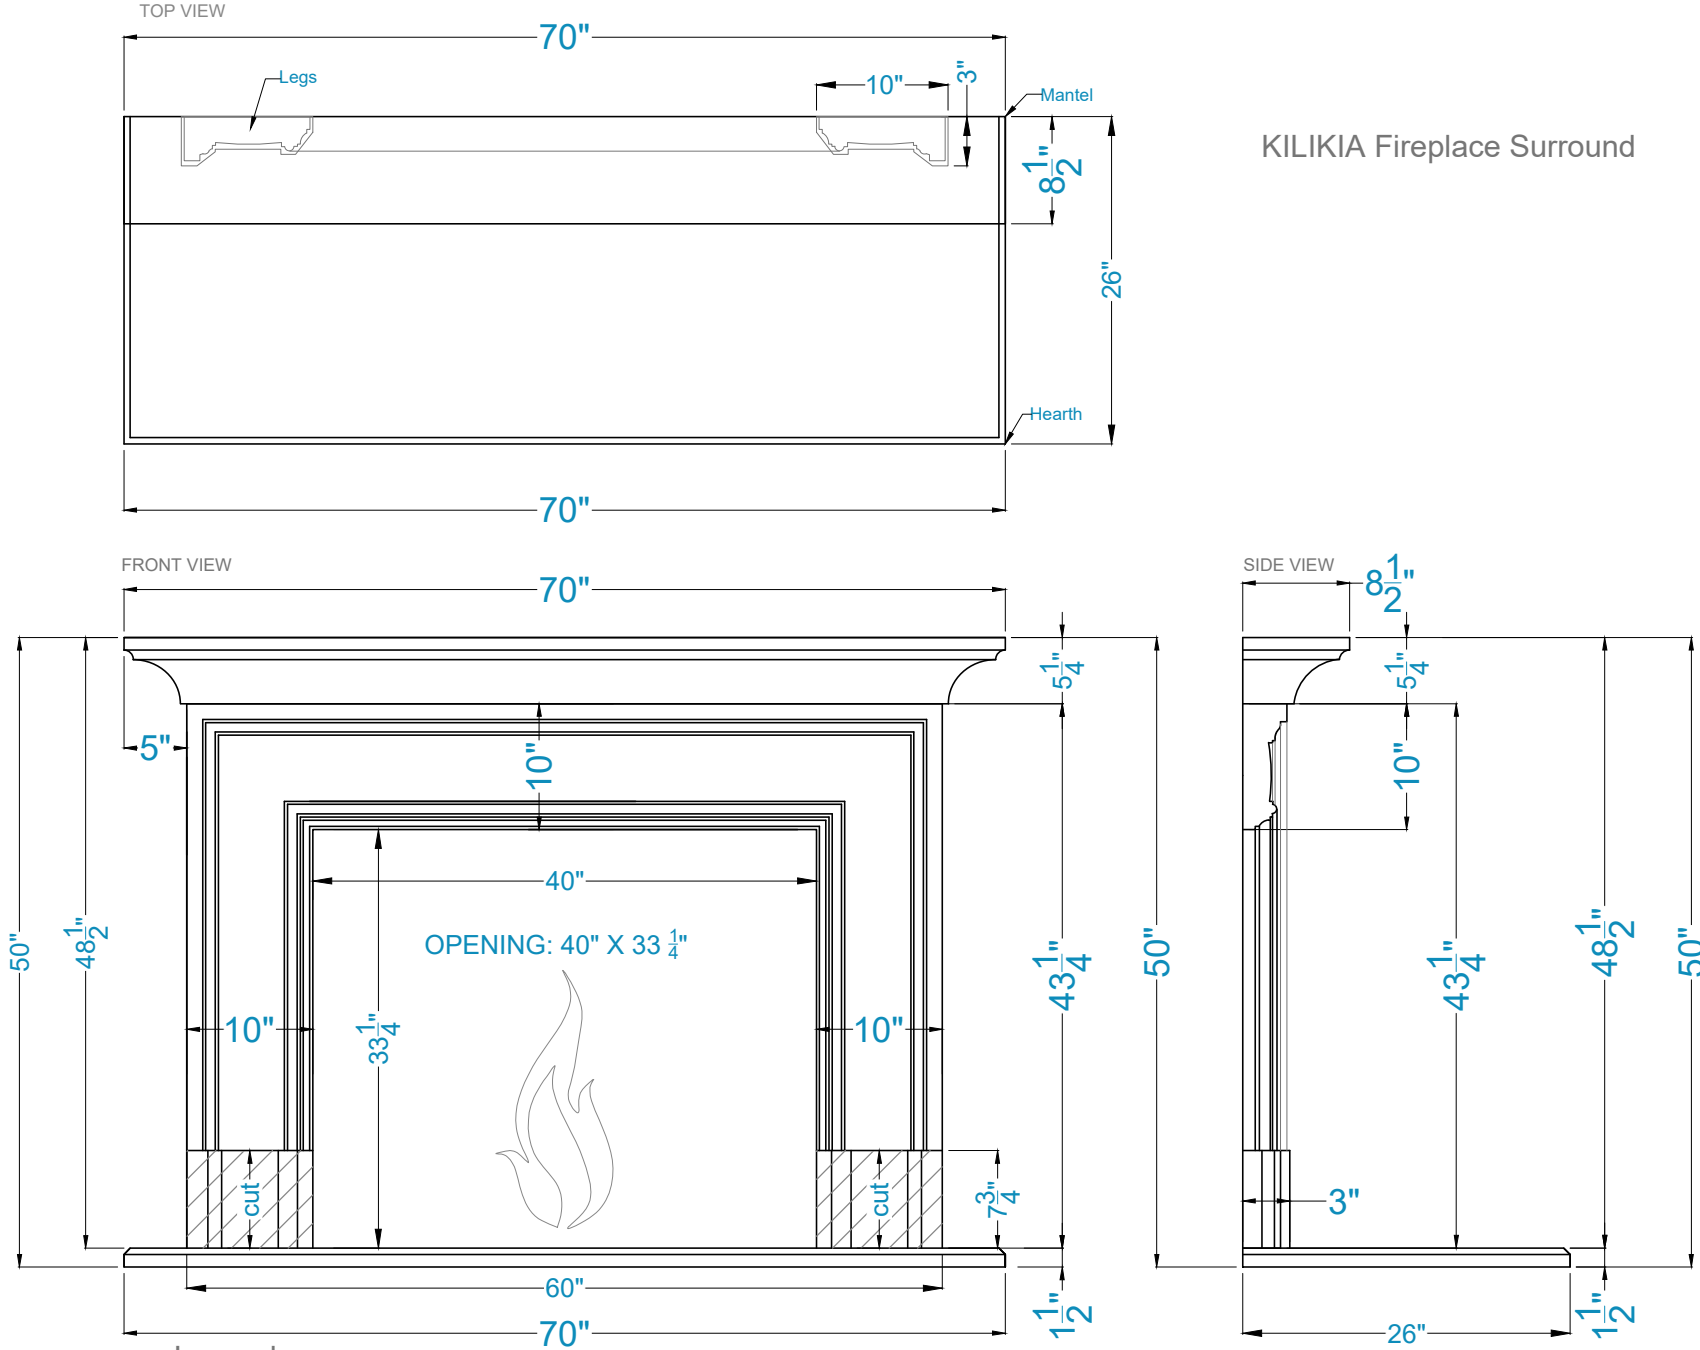

KILIKIA Fireplace Surround

Legend  
 FS-24B  
 FH-04

 -Adjustable part (cut to fit)