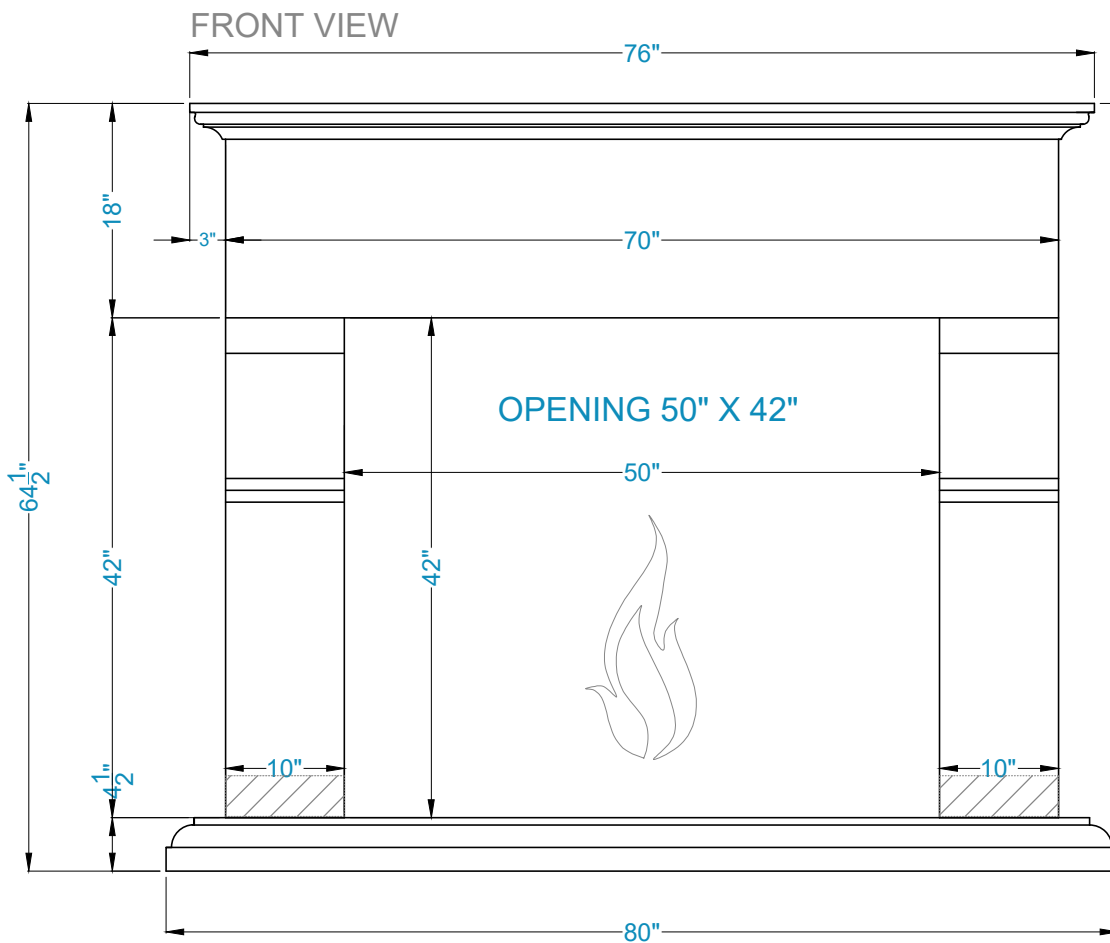

MARTEL Fireplace Surround

Legend

FS-47

-Adjustable part (cut to fit)