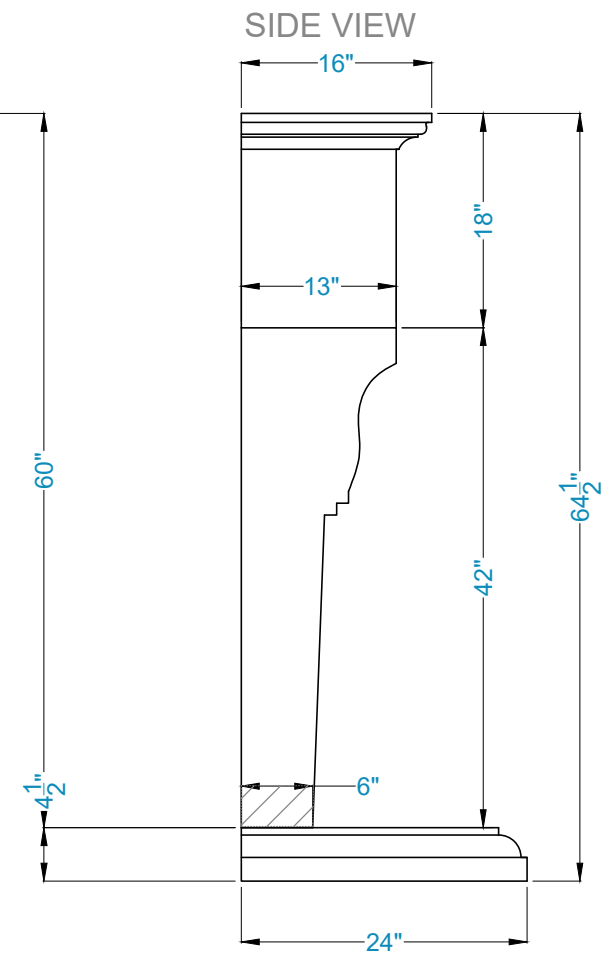

MARTEL Fireplace Surround

Legend

FS-47

-Adjustable part (cut to fit)