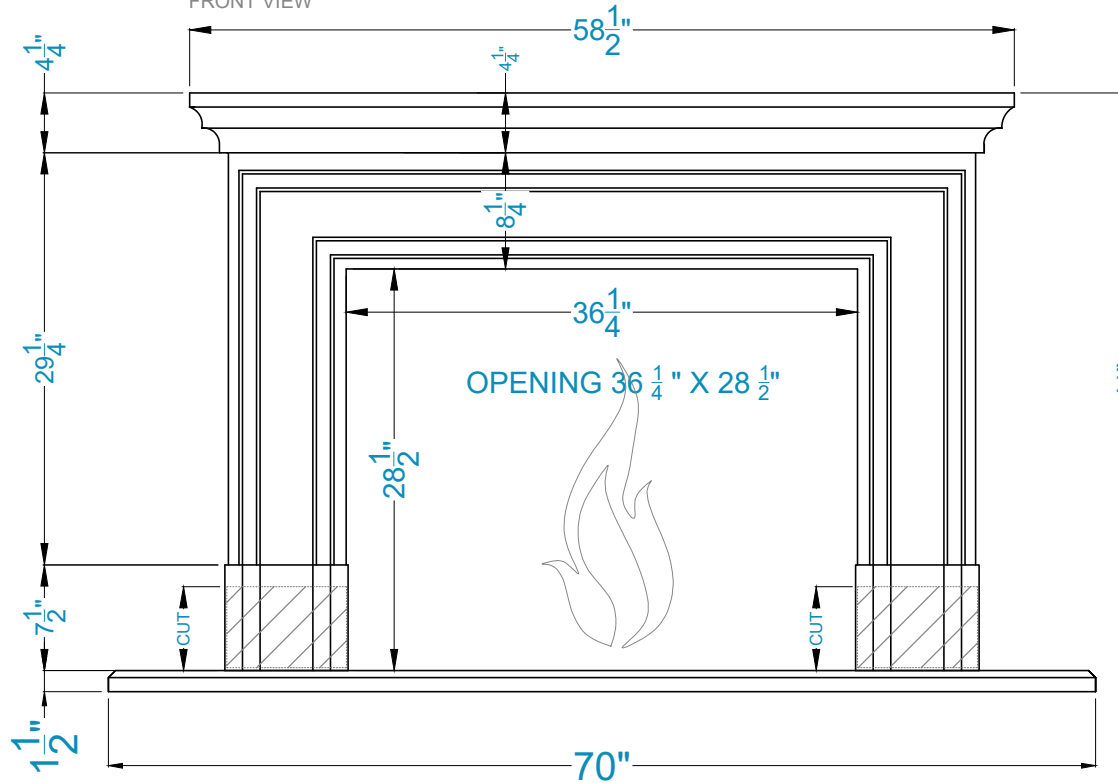

MILANO Fireplace Surround

TOP VIEW

FRONT VIEW

SIDE VIEW

Legend

- FS-12
- FH-04
-  -Adjustable part (cut to fit)