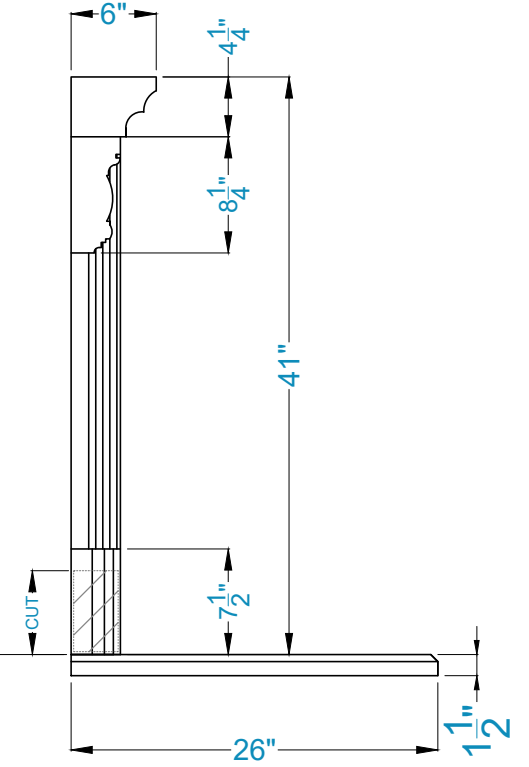

MILANO Fireplace Surround

TOP VIEW

FRONT VIEW

SIDE VIEW

Legend

- FS-12
- FH-04
-  -Adjustable part (cut to fit)