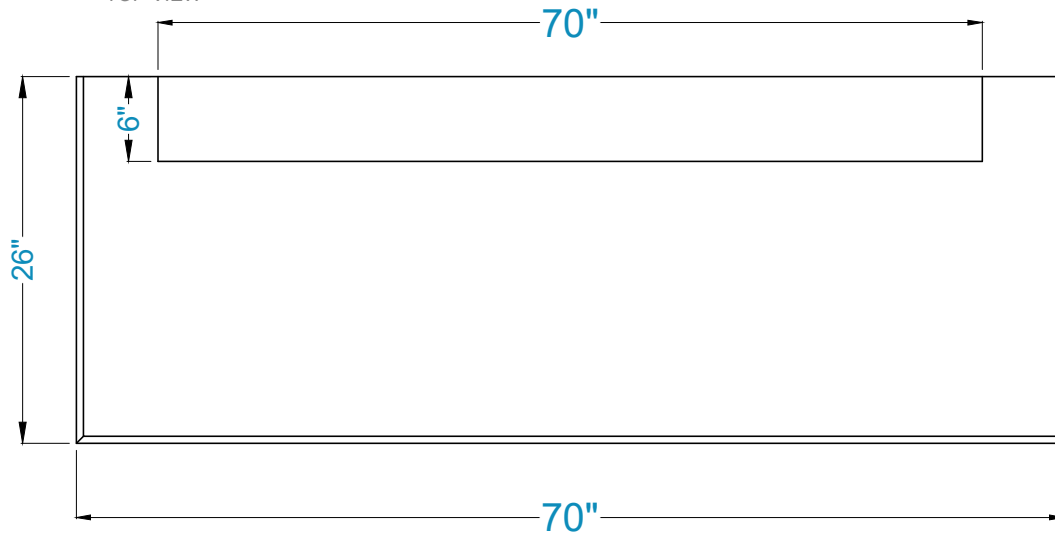

MILANO Fireplace Surround

TOP VIEW

FRONT VIEW

SIDE VIEW

Legend

- FS-12
- FH-04
-  -Adjustable part (cut to fit)