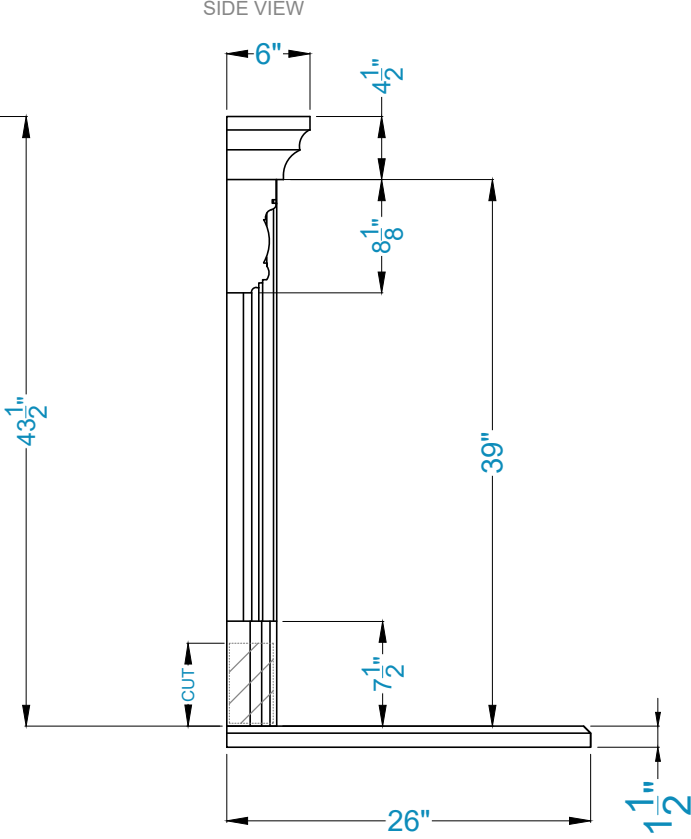

MILANO GRAND Fireplace Surround

Legend

FS-12A
FH-04

-Adjustable part (cut to fit)