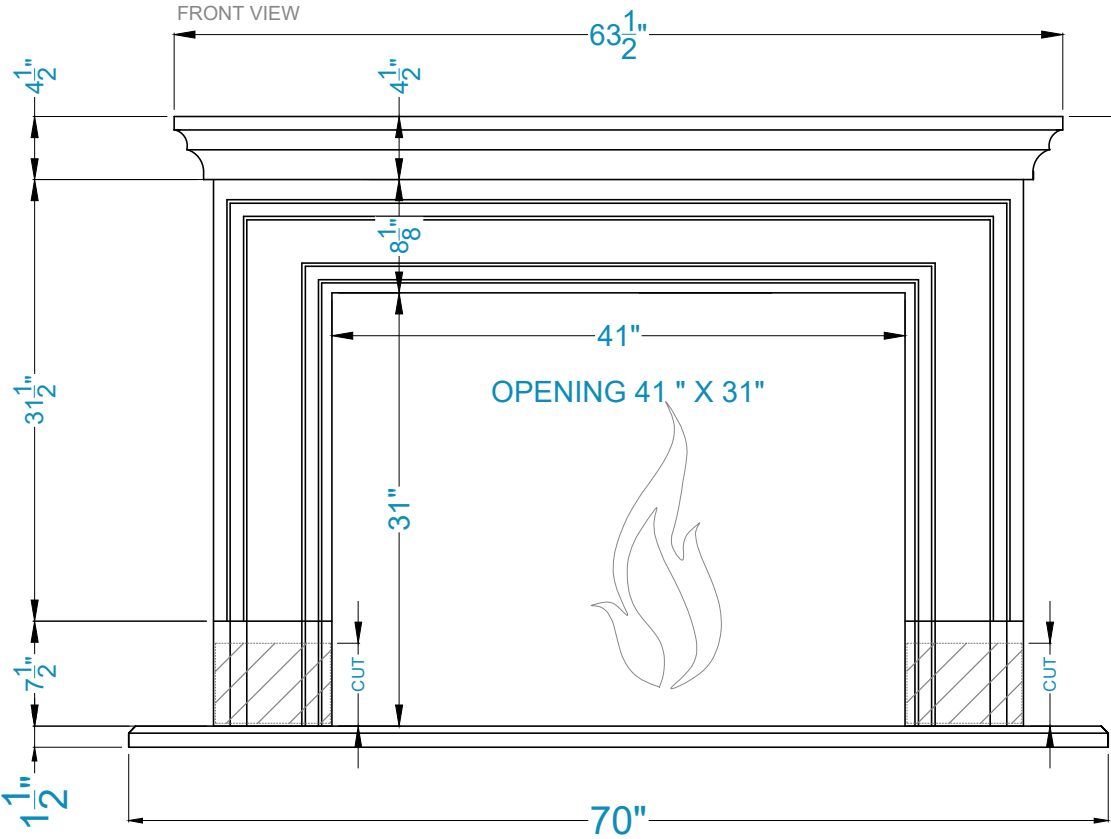

MILANO GRAND Fireplace Surround

Legend

FS-12A
FH-04

-Adjustable part (cut to fit)