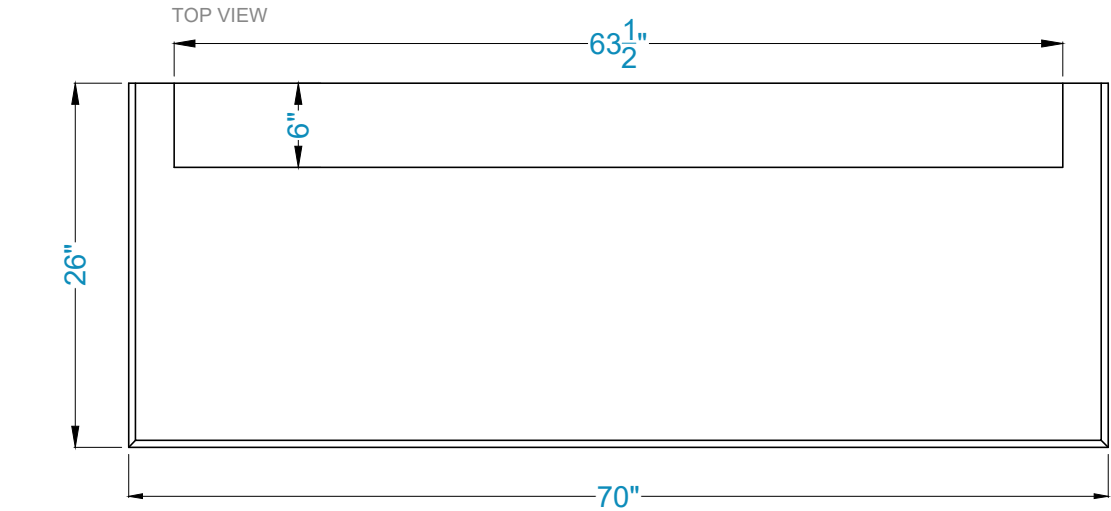

MILANO GRAND Fireplace Surround

Legend

FS-12A
FH-04

-Adjustable part (cut to fit)