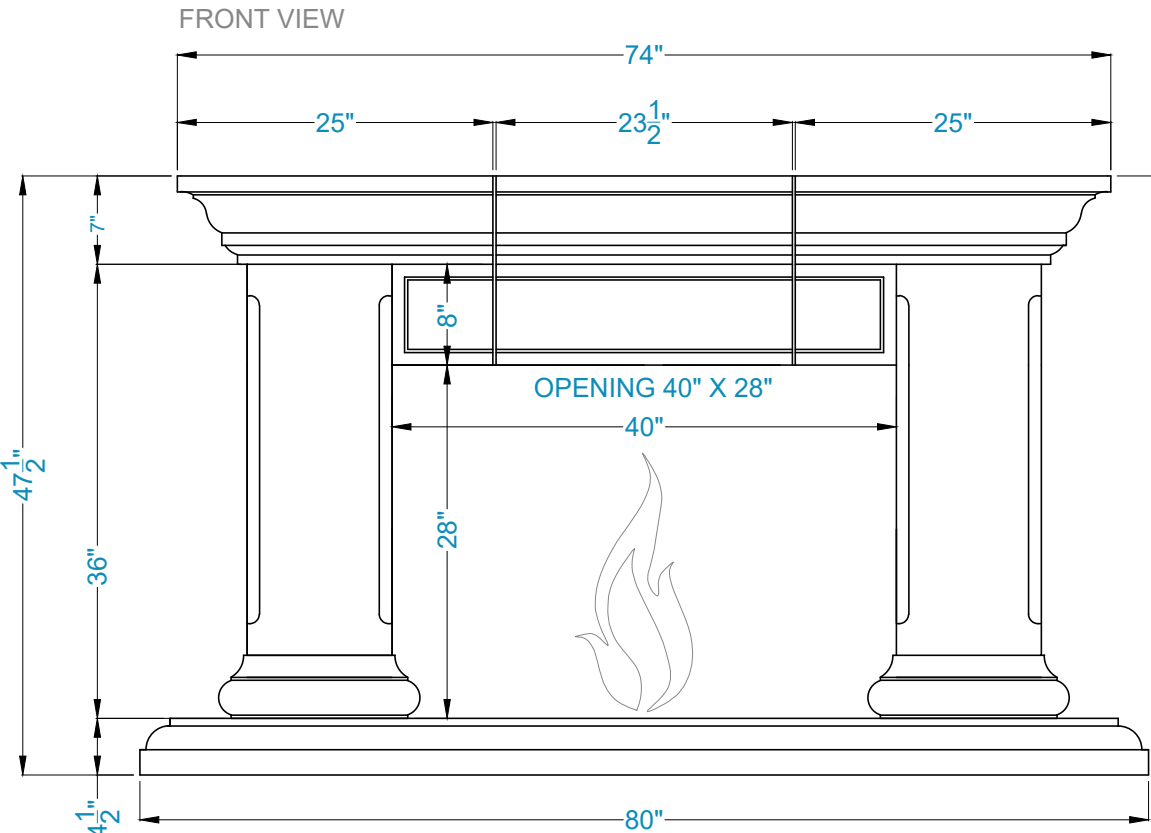

MUNICH Fireplace Surround

Legend

FS-33