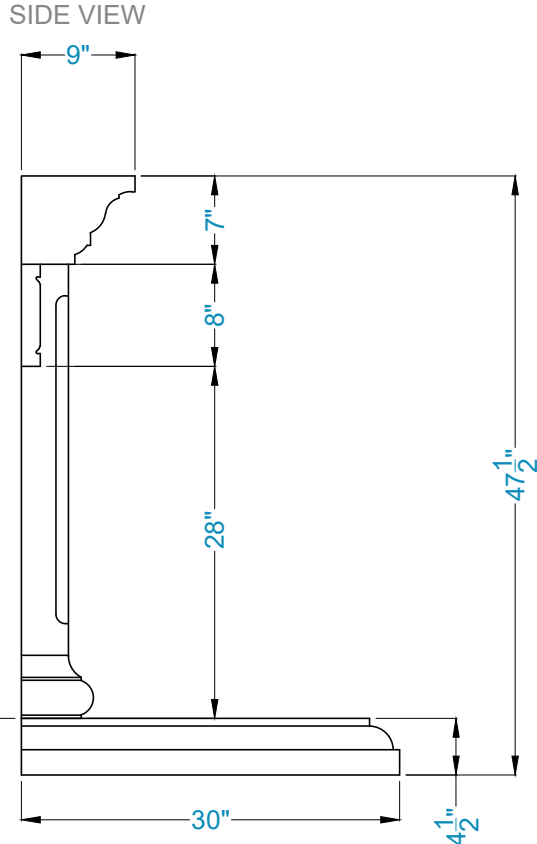

MUNICH Fireplace Surround

Legend

FS-33