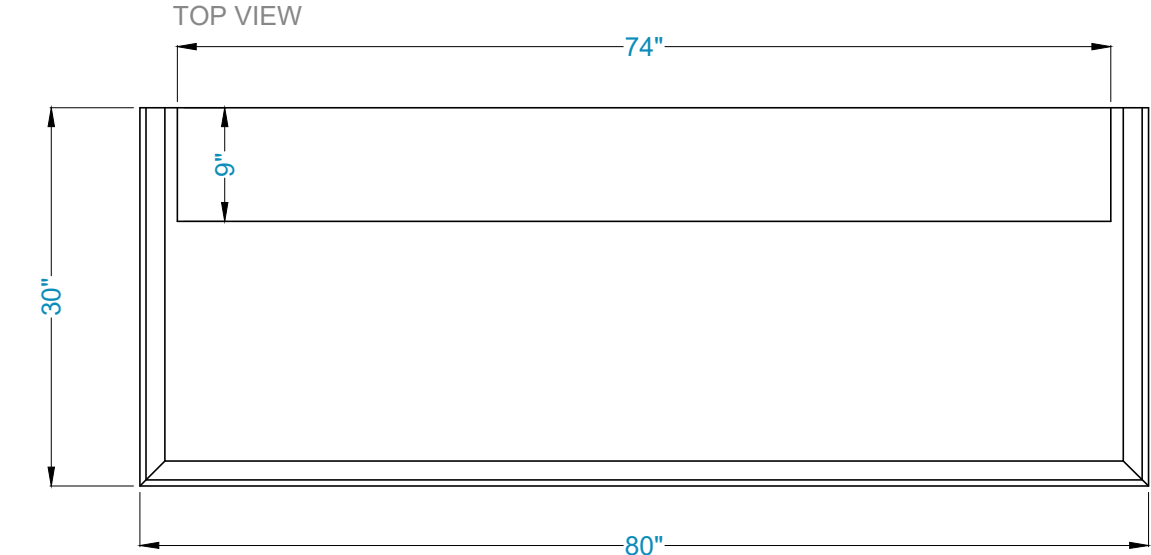

MUNICH Fireplace Surround

Legend

FS-33