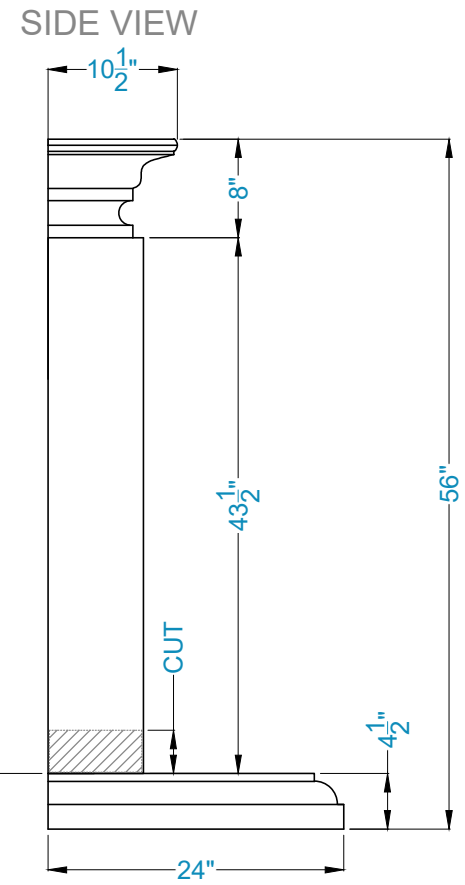

NAPA Fireplace Surround

Legend

FS-44

-Adjustable part (cut to fit)