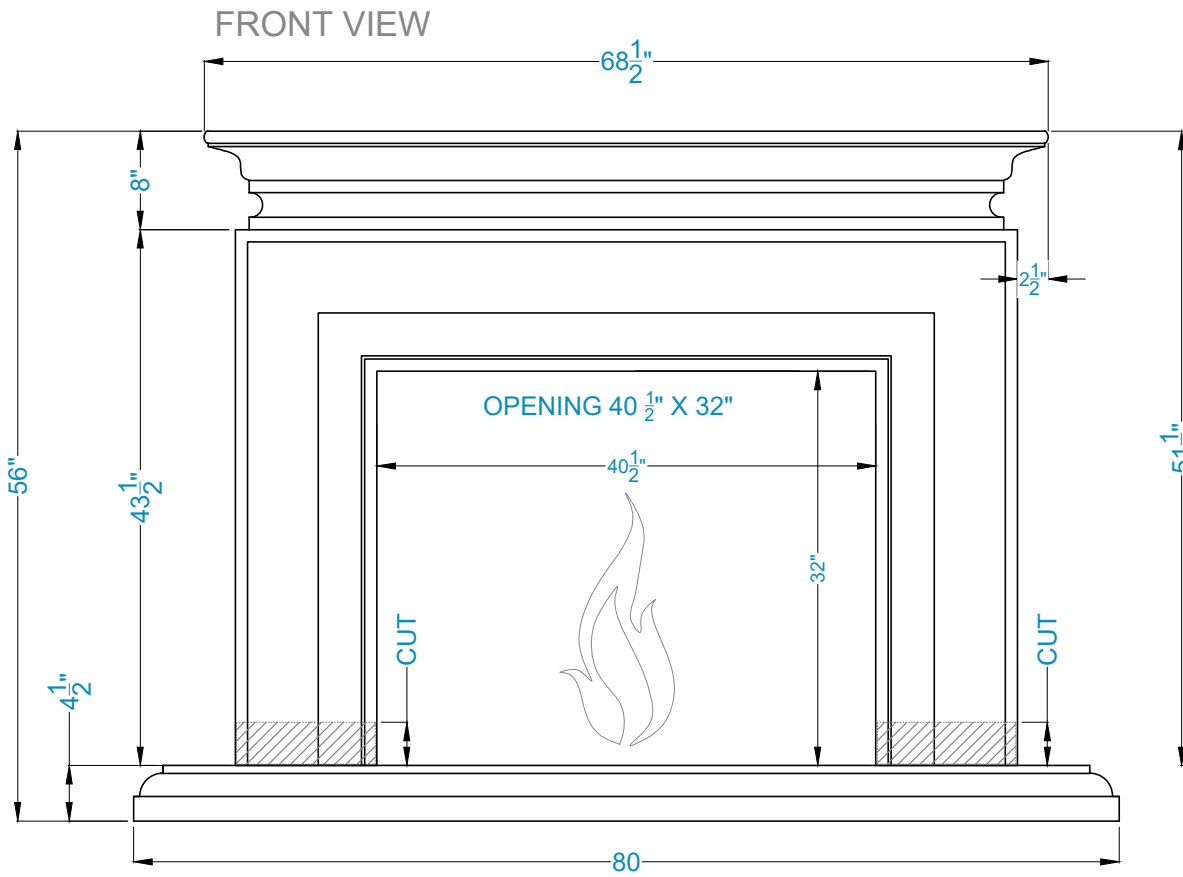

NAPA Fireplace Surround

Legend

FS-44

-Adjustable part (cut to fit)