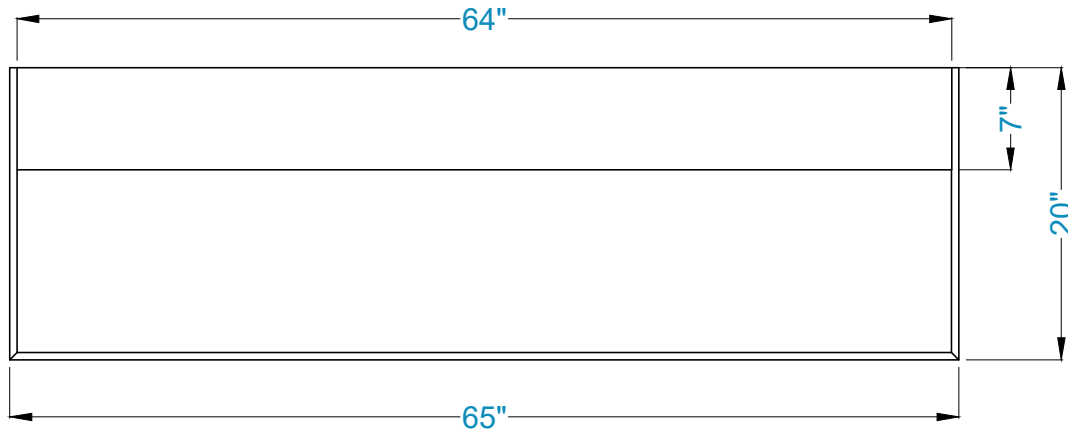

# SAINT DENIS Fireplace Surround

TOP VIEW

FRONT VIEW

SIDE VIEW

Legend

FS-31

-Adjustable part (cut to fit)