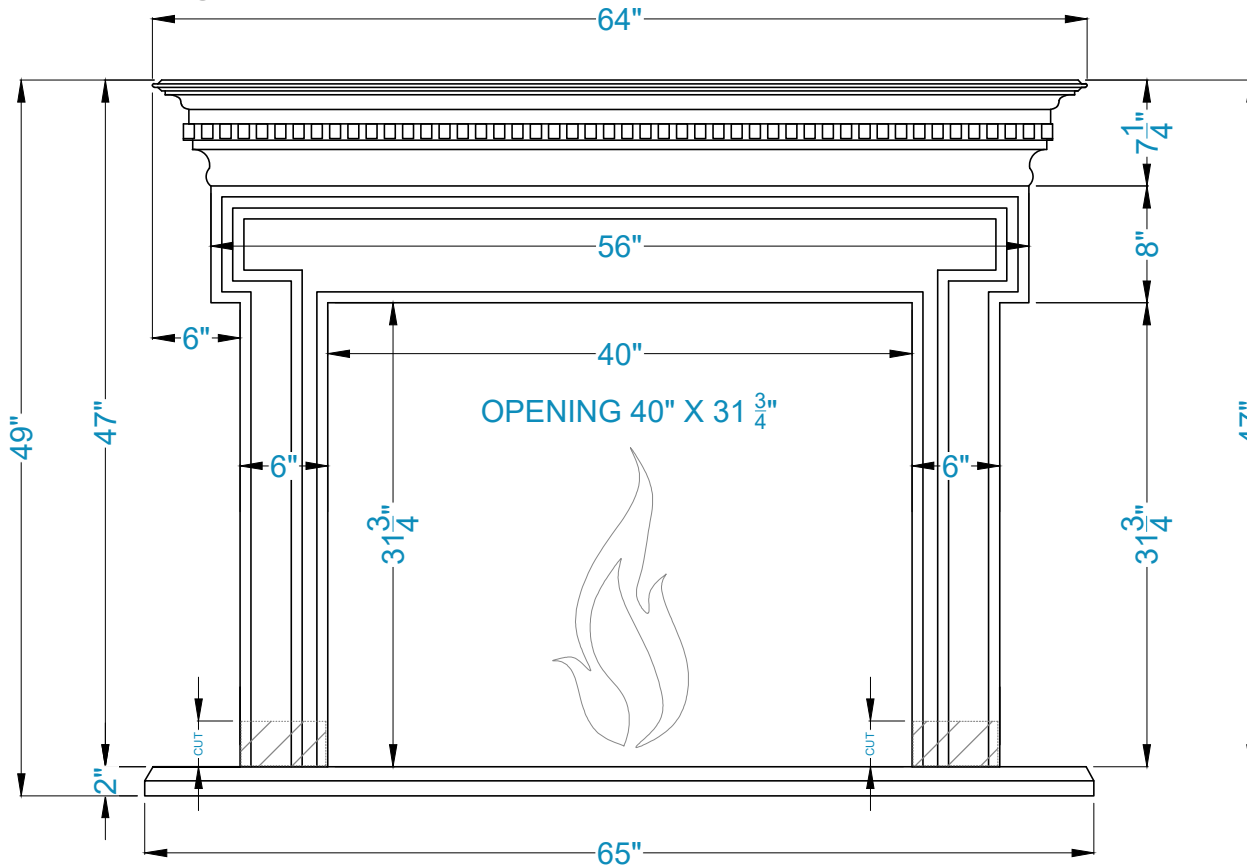

# SAINT DENIS Fireplace Surround

TOP VIEW

FRONT VIEW

SIDE VIEW

Legend

FS-31

-Adjustable part (cut to fit)