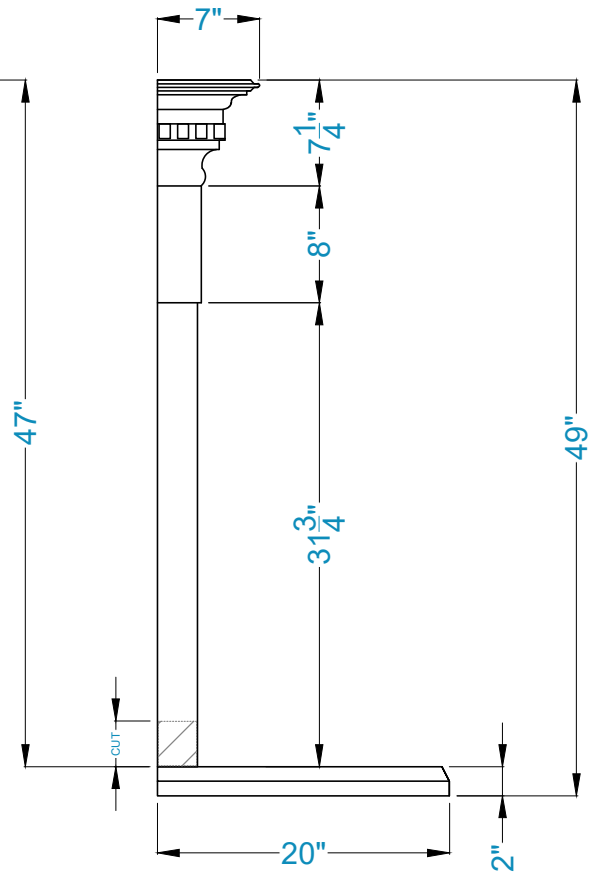

# SAINT DENIS Fireplace Surround

TOP VIEW

FRONT VIEW

SIDE VIEW

Legend

FS-31

-Adjustable part (cut to fit)