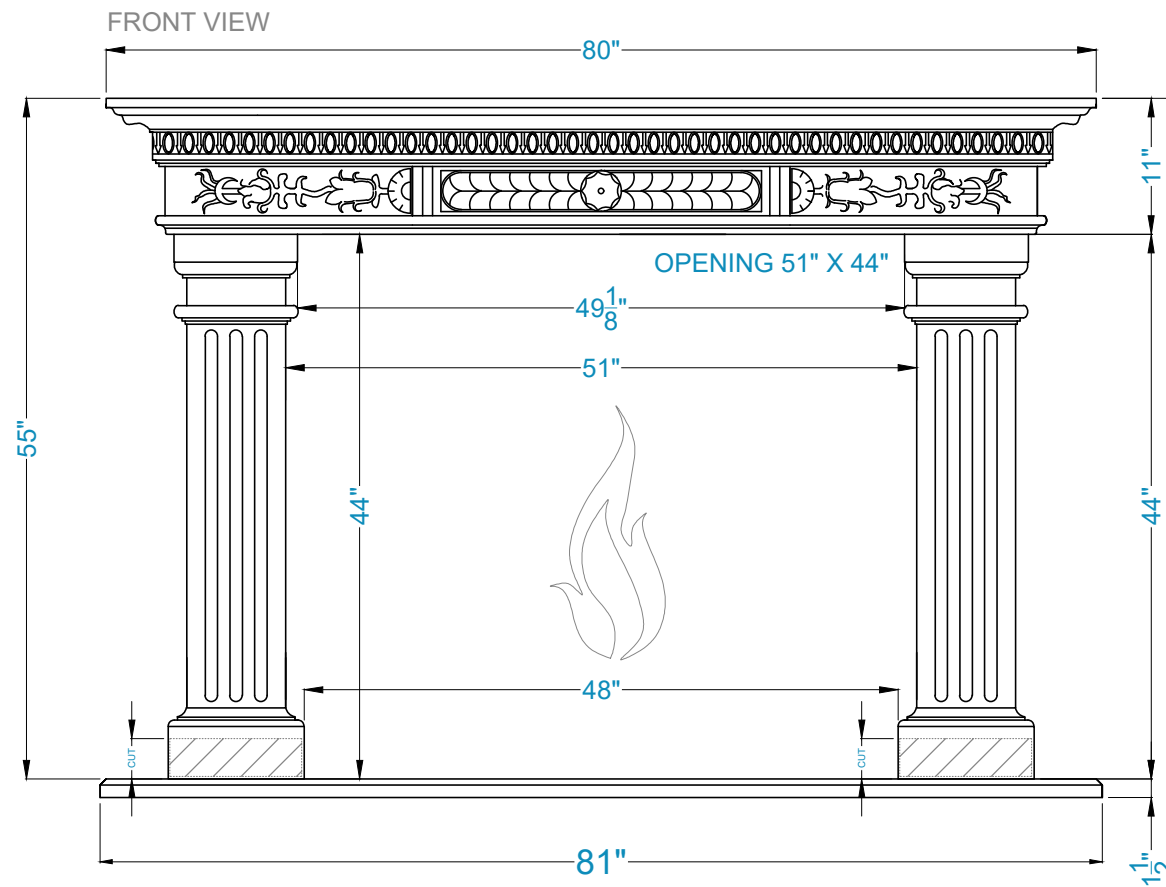

SAN MARINO Fireplace Surround

Legend

FS-17		-Adjustable part (cut to fit)
FH-04		