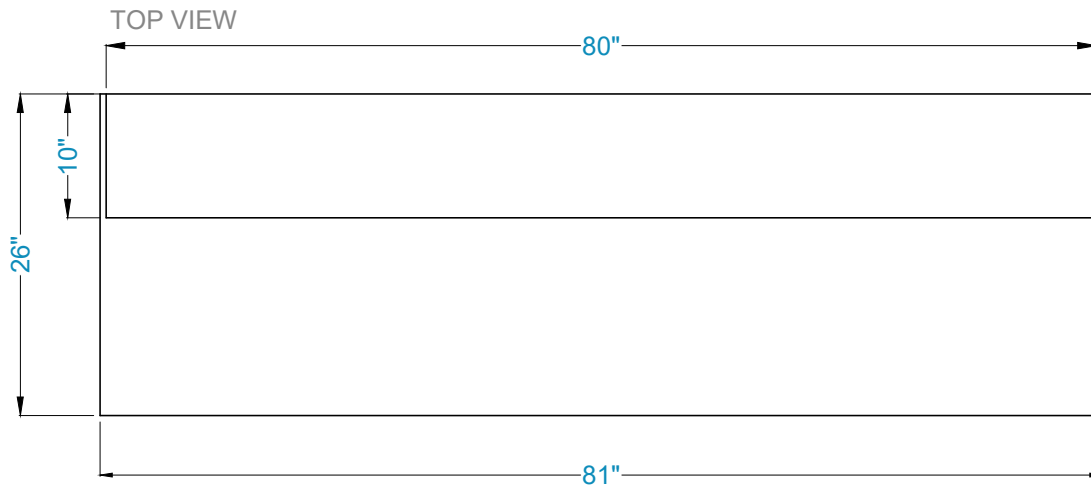

SAN MARINO Fireplace Surround

Legend

FS-17		-Adjustable part (cut to fit)
FH-04		