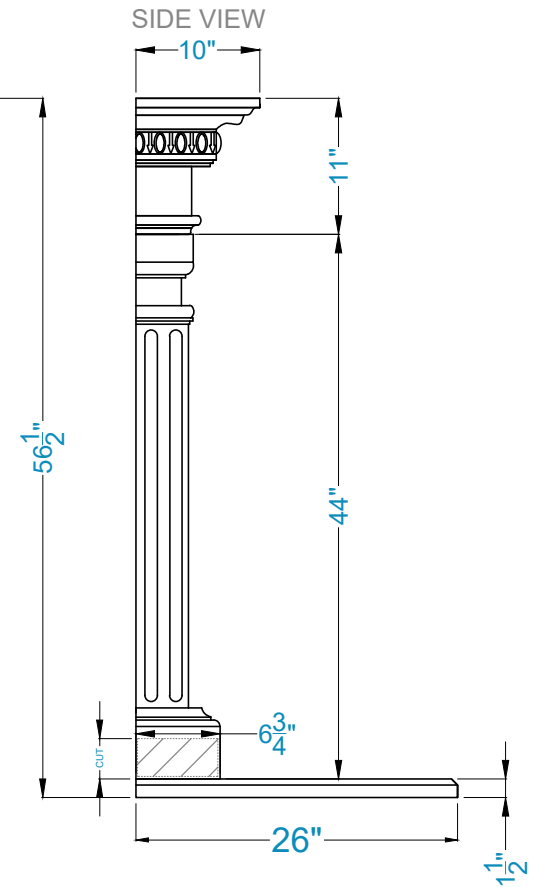

SAN MARINO Fireplace Surround

Legend

FS-17		-Adjustable part (cut to fit)
FH-04		