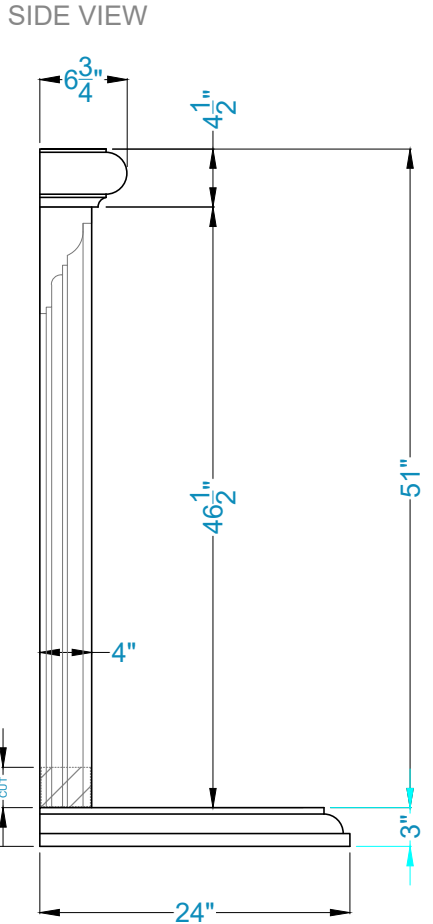

SONOMA Fireplace Surround

Legend

FS-30

 -Adjustable part (cut to fit)