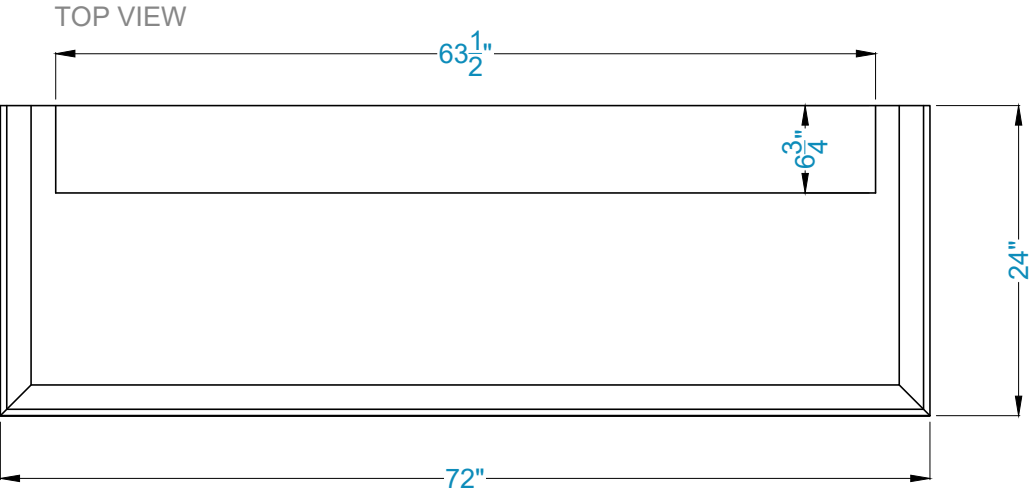

SONOMA Fireplace Surround

Legend

FS-30

 -Adjustable part (cut to fit)