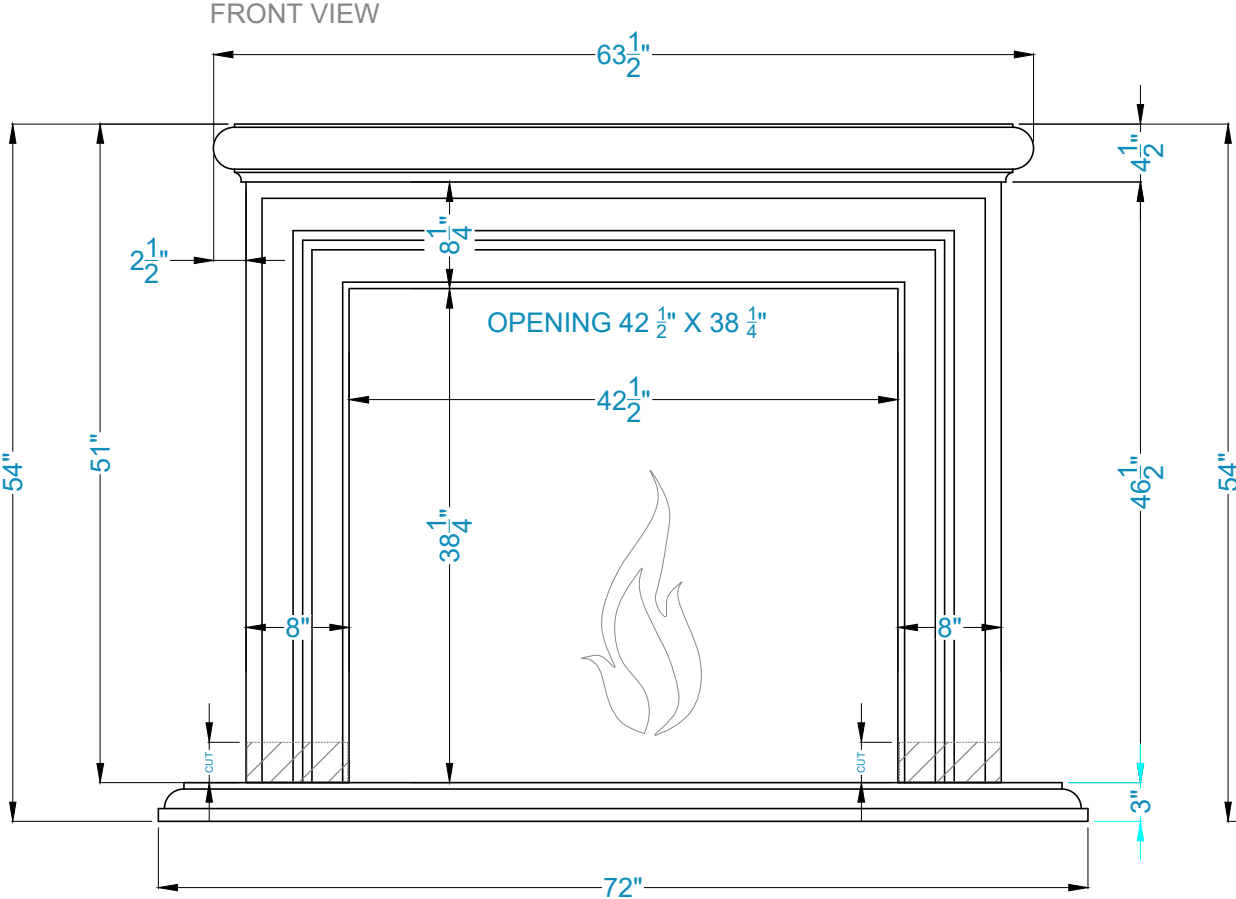

SONOMA Fireplace Surround

Legend

FS-30

 -Adjustable part (cut to fit)