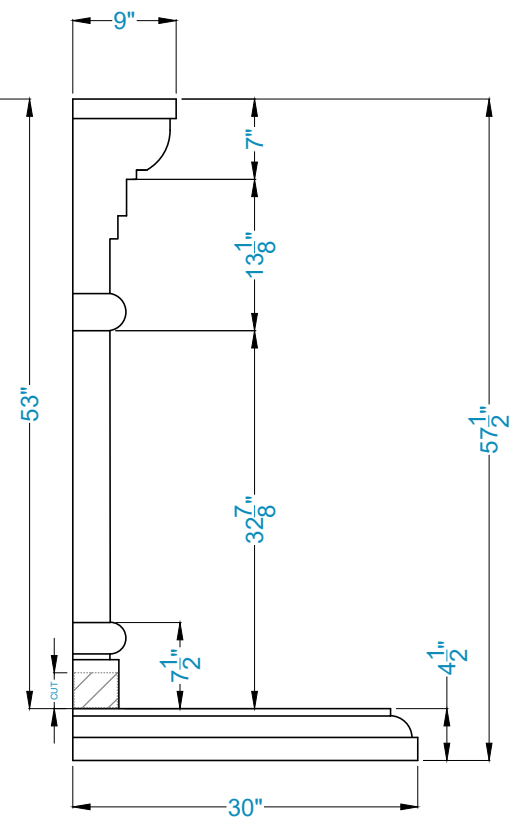

TOP VIEW

TUSCANY ARCH Fireplace Surround

FRONT VIEW

SIDE VIEW

Legend

- FS-28
- Adjustable part (cut to fit)