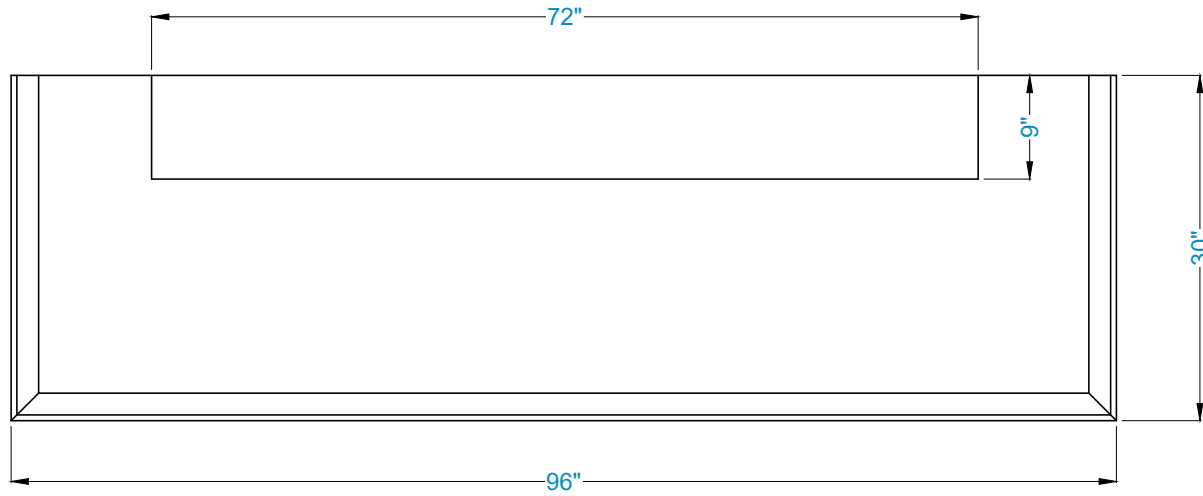

TOP VIEW

TUSCANY ARCH Fireplace Surround

FRONT VIEW

SIDE VIEW

Legend

- FS-28
- Adjustable part (cut to fit)