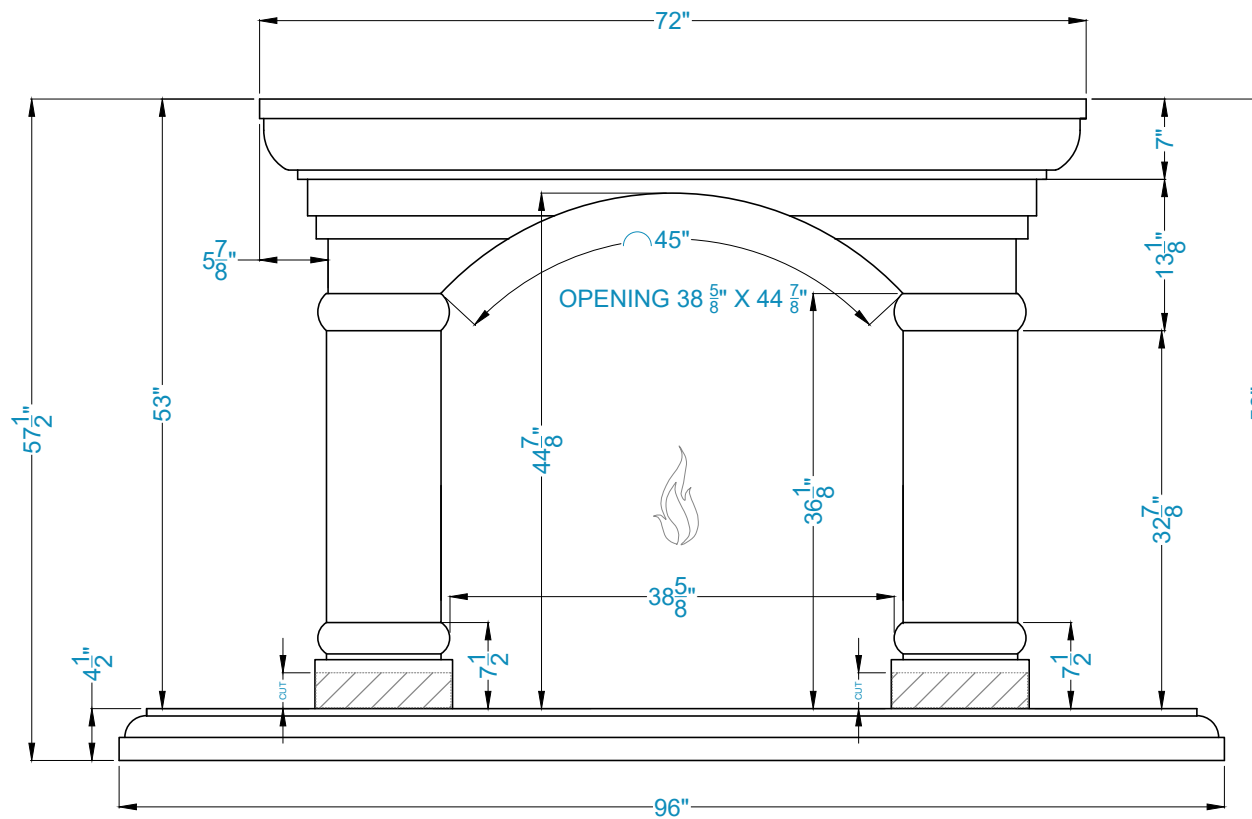

TOP VIEW

TUSCANY ARCH Fireplace Surround

FRONT VIEW

SIDE VIEW

Legend

- FS-28
- Adjustable part (cut to fit)