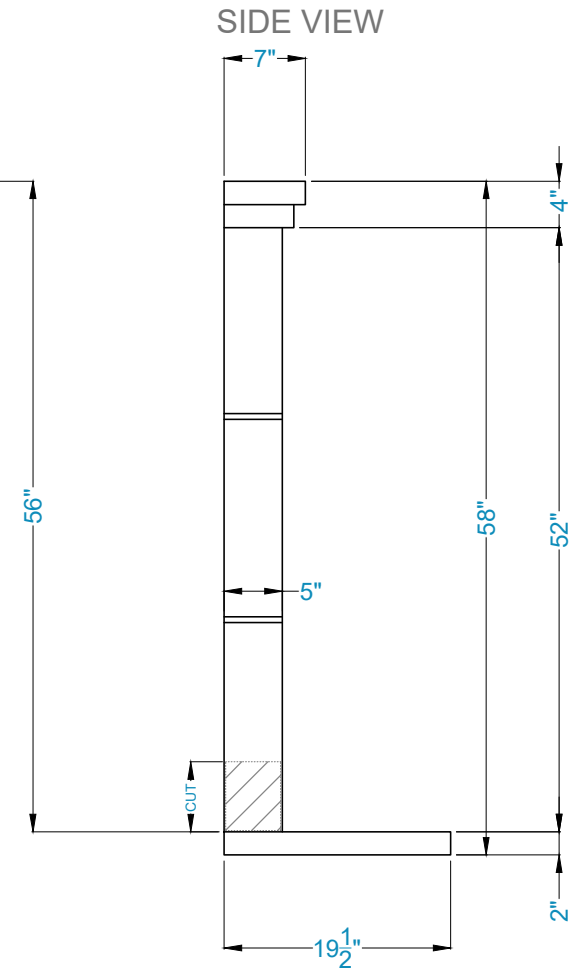

TUSCANY Fireplace Surround

Legend

-Adjustable part (cut to fit)