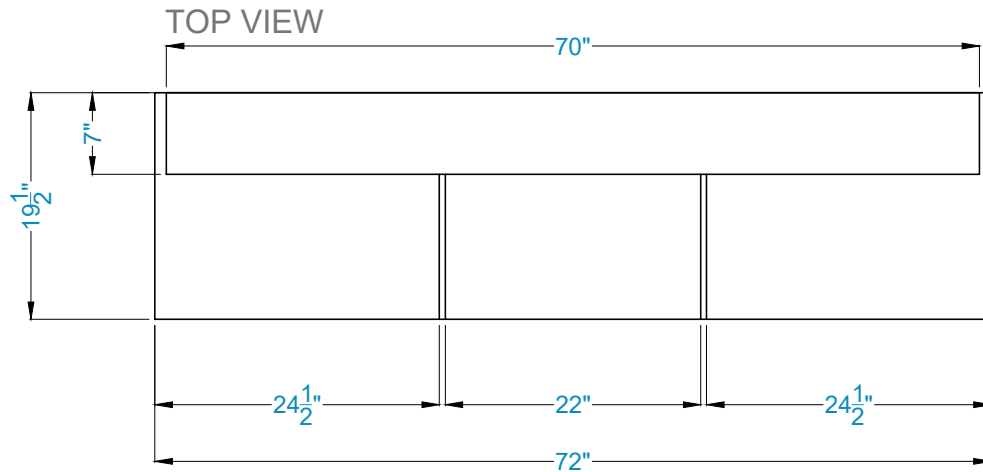

TUSCANY Fireplace Surround

Legend

-Adjustable part (cut to fit)