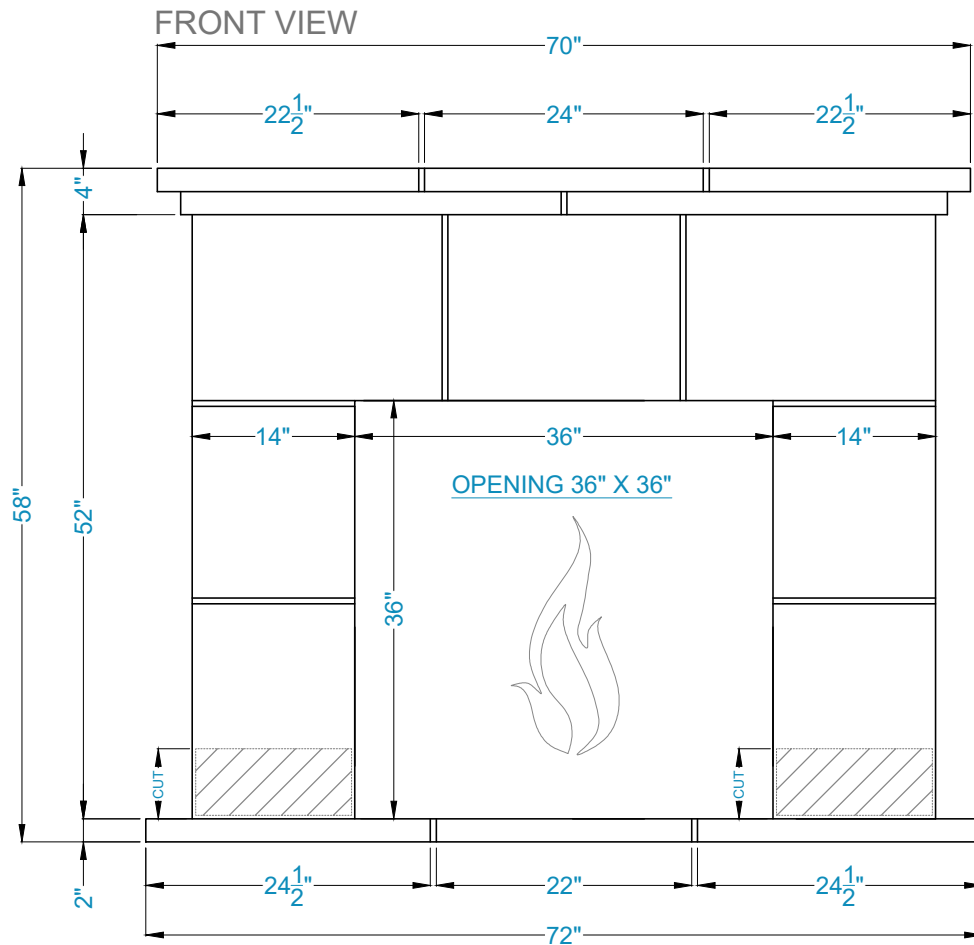

TUSCANY Fireplace Surround

Legend

-Adjustable part (cut to fit)