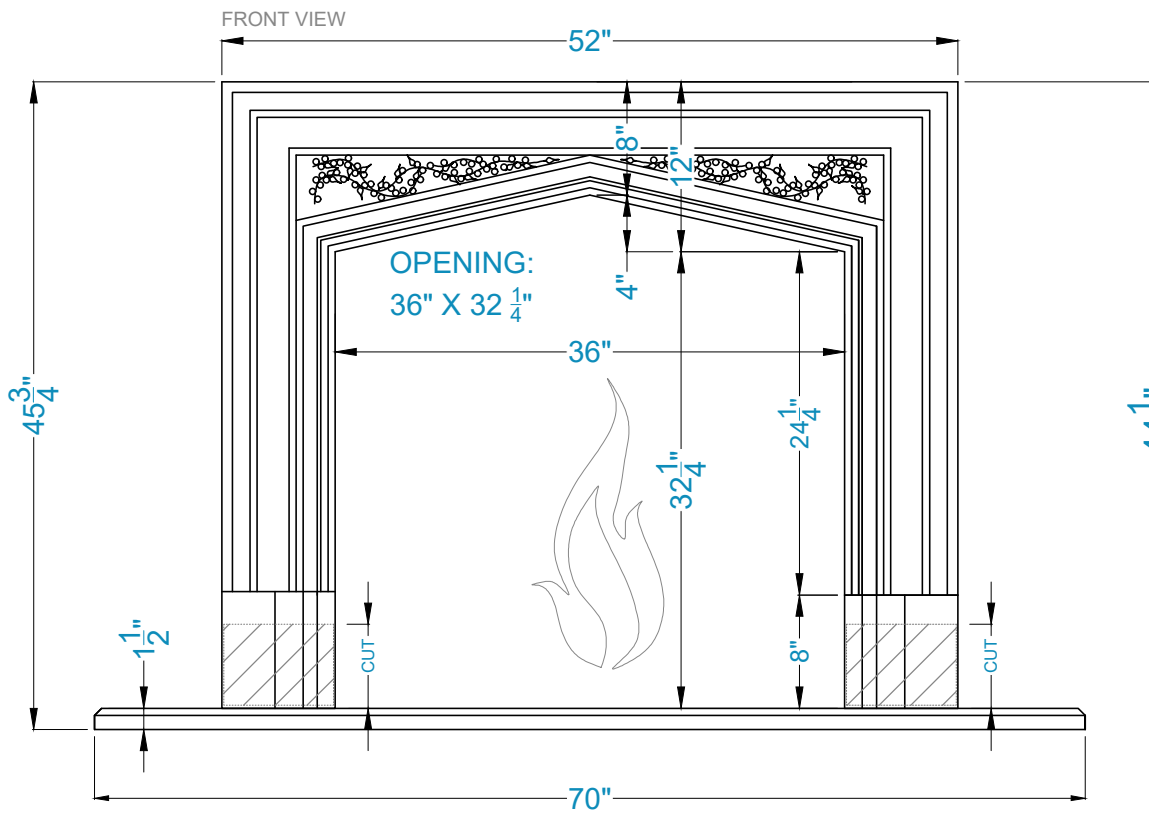

VOLTERRA Fireplace Surround

Legend

FS-15
FH-04

-Adjustable part (cut to fit)