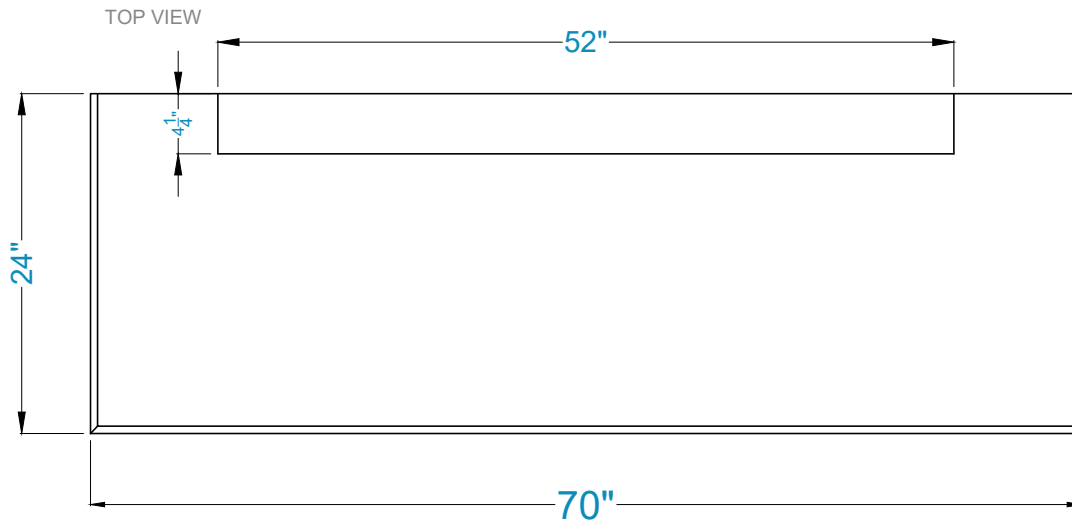

VOLTERRA Fireplace Surround

Legend

FS-15
FH-04

-Adjustable part (cut to fit)