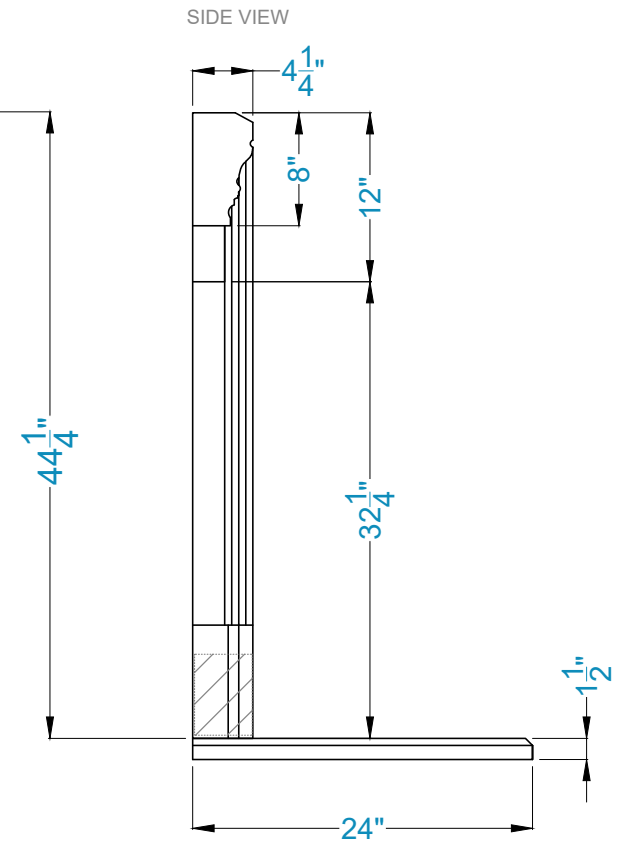

VOLTERRA Fireplace Surround

Legend

FS-15
FH-04

-Adjustable part (cut to fit)