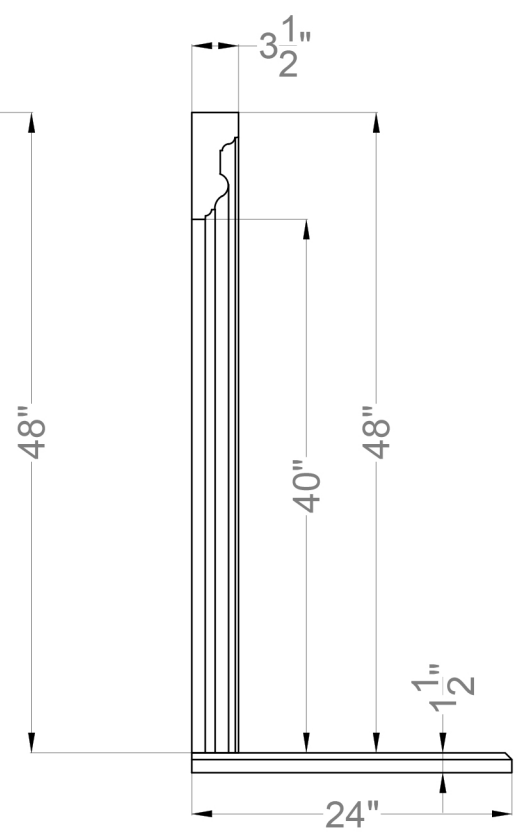

SIDE VIEW

FRONT VIEW

Legend

FS-61-2

-Adjustable part (cut to fit)