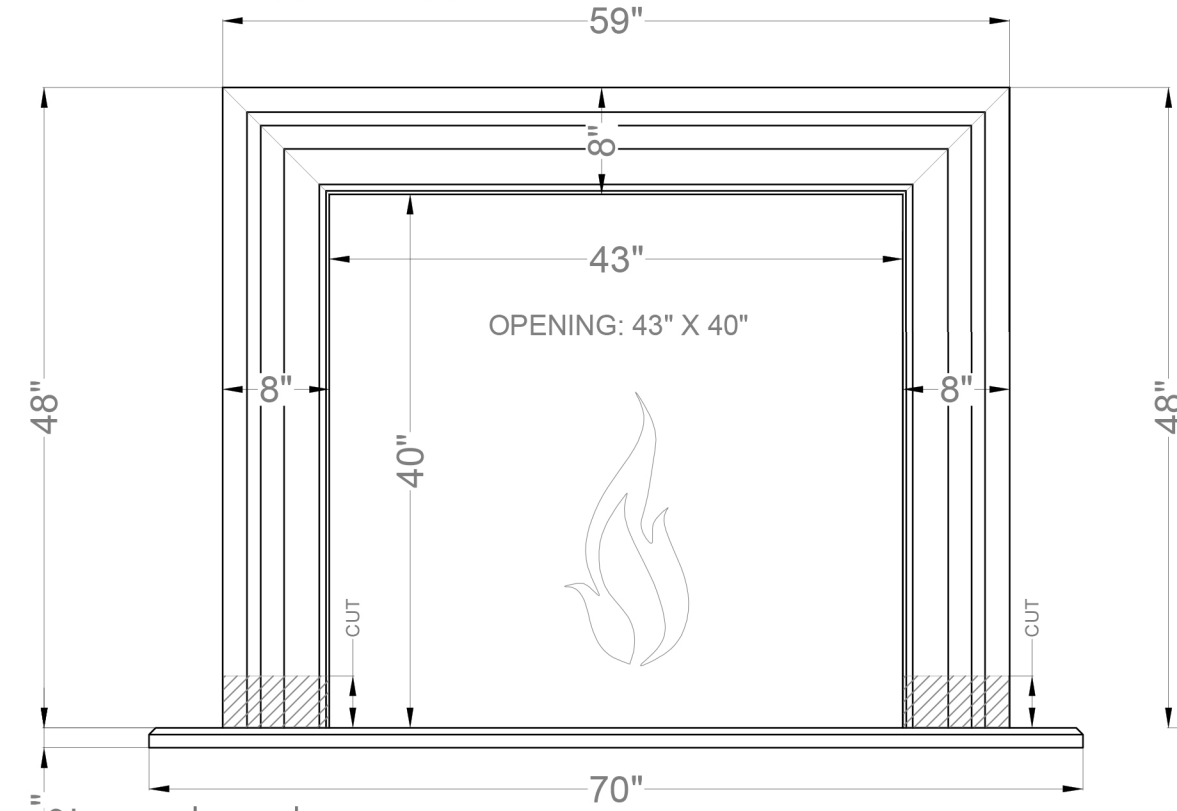

SIDE VIEW

FRONT VIEW

Legend

FS-61-2

-Adjustable part (cut to fit)