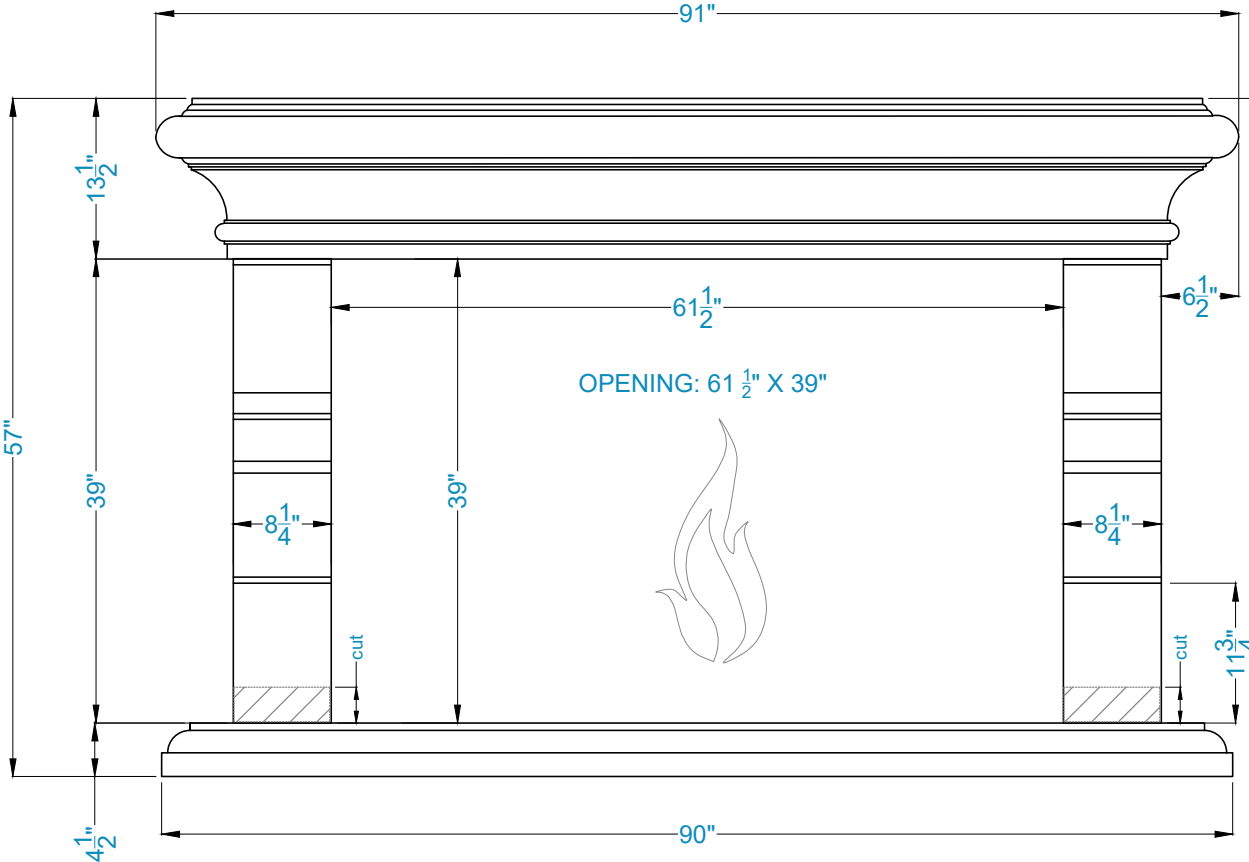

ARENI Fireplace Surround

TOP VIEW

FRONT VIEW

SIDE VIEW

Legend

FS-70

-Adjustable part (cut to fit)