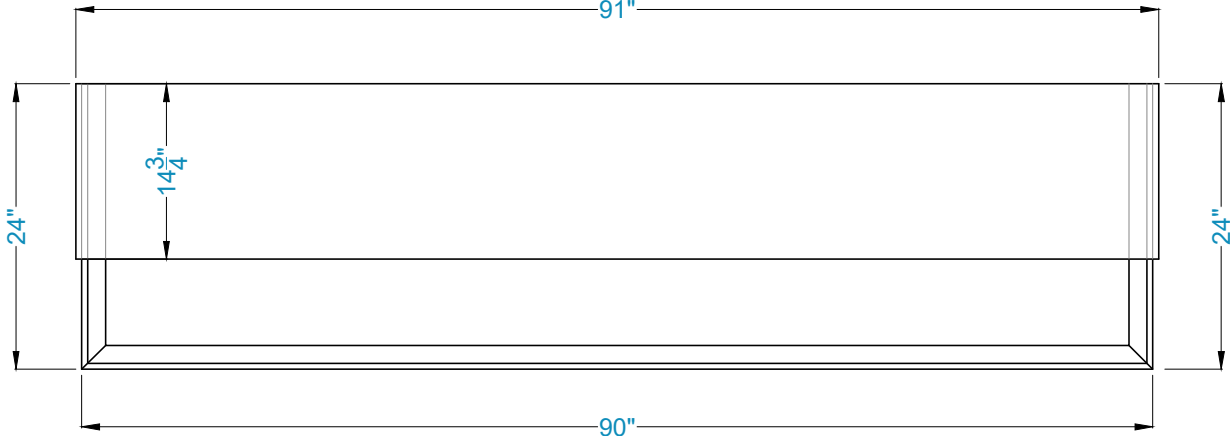

ARENI Fireplace Surround

TOP VIEW

FRONT VIEW

SIDE VIEW

Legend

FS-70

-Adjustable part (cut to fit)