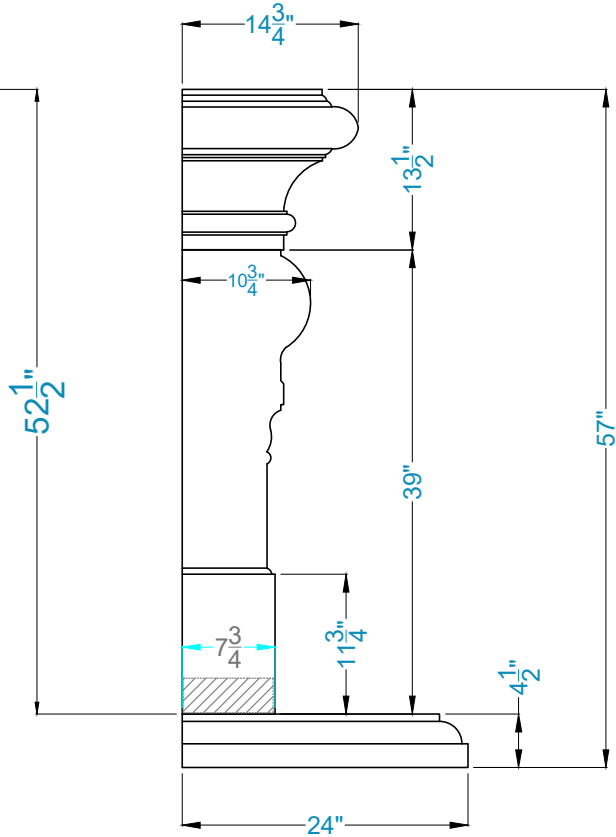

ARENI Fireplace Surround

TOP VIEW

FRONT VIEW

SIDE VIEW

Legend

FS-70

-Adjustable part (cut to fit)