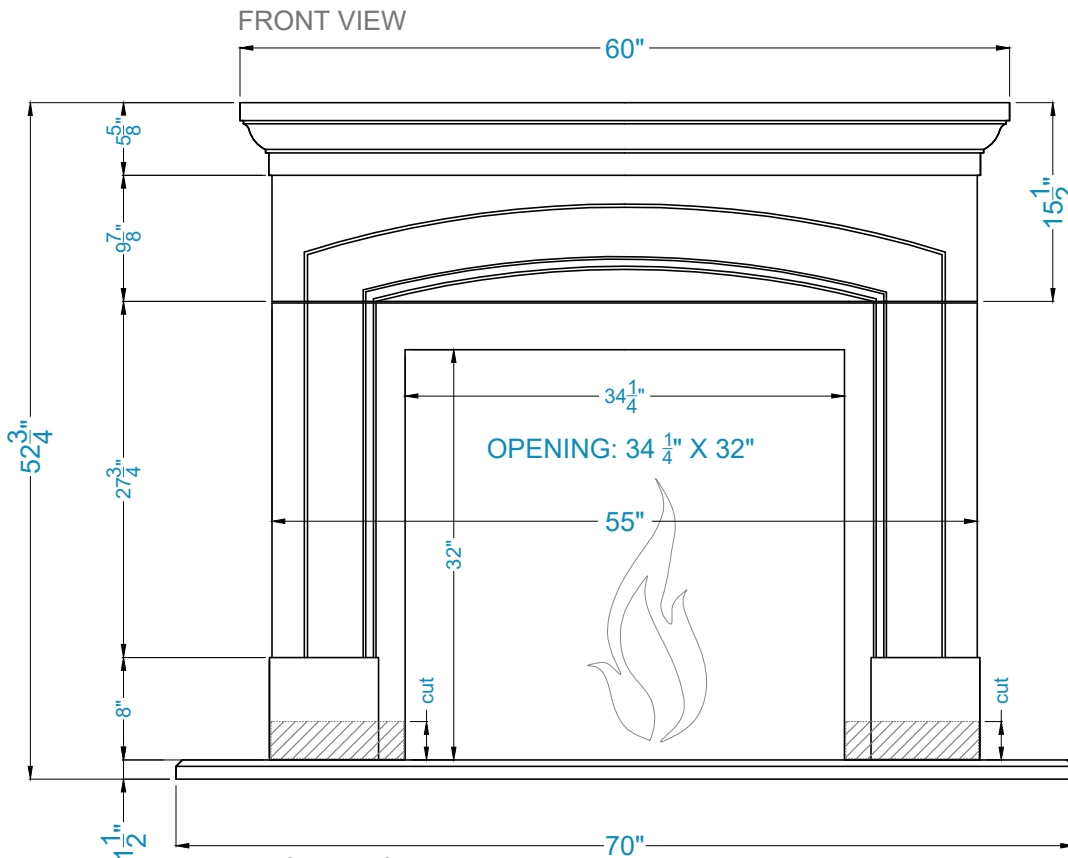

Grand Manchester Fireplace Surround

Legend

FS-65B
FH-04

 -Adjustable part (cut to fit)