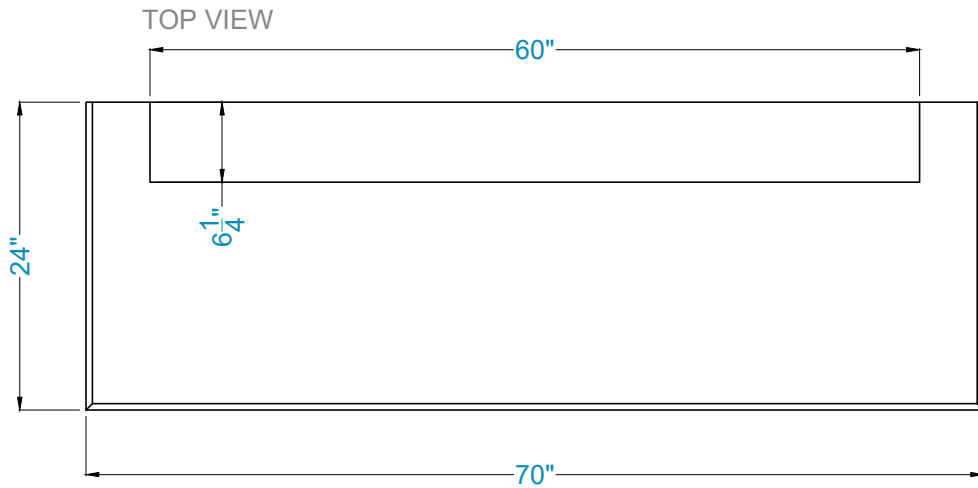

Grand Manchester Fireplace Surround

Legend

FS-65B
FH-04

 -Adjustable part (cut to fit)