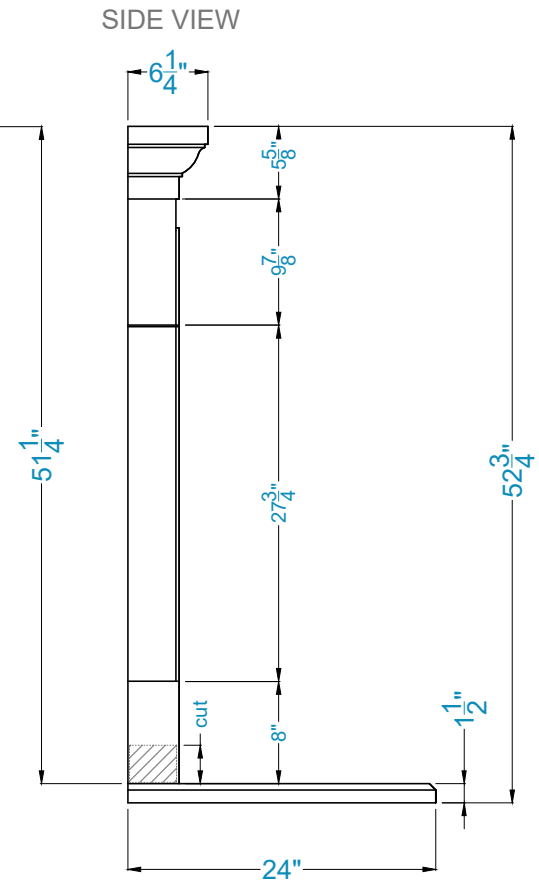

Grand Manchester Fireplace Surround

Legend

FS-65B
FH-04

 -Adjustable part (cut to fit)