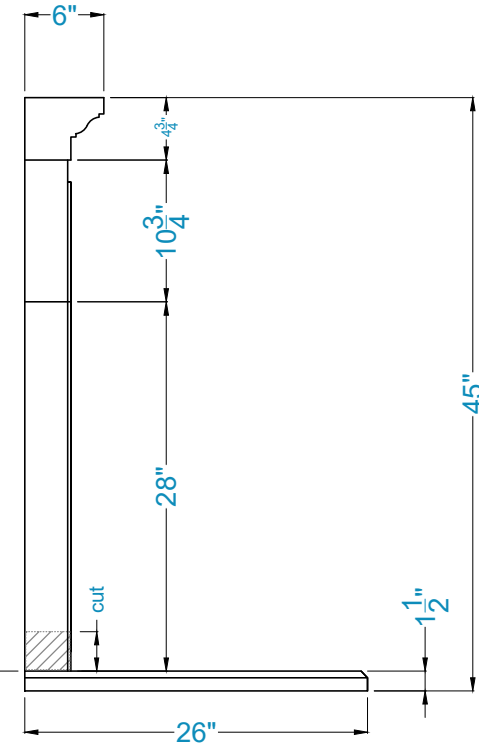

Manchester Fireplace Surround

SIDE VIEW

Legend

FS-65A  
FH-04

-Adjustable part (cut to fit)