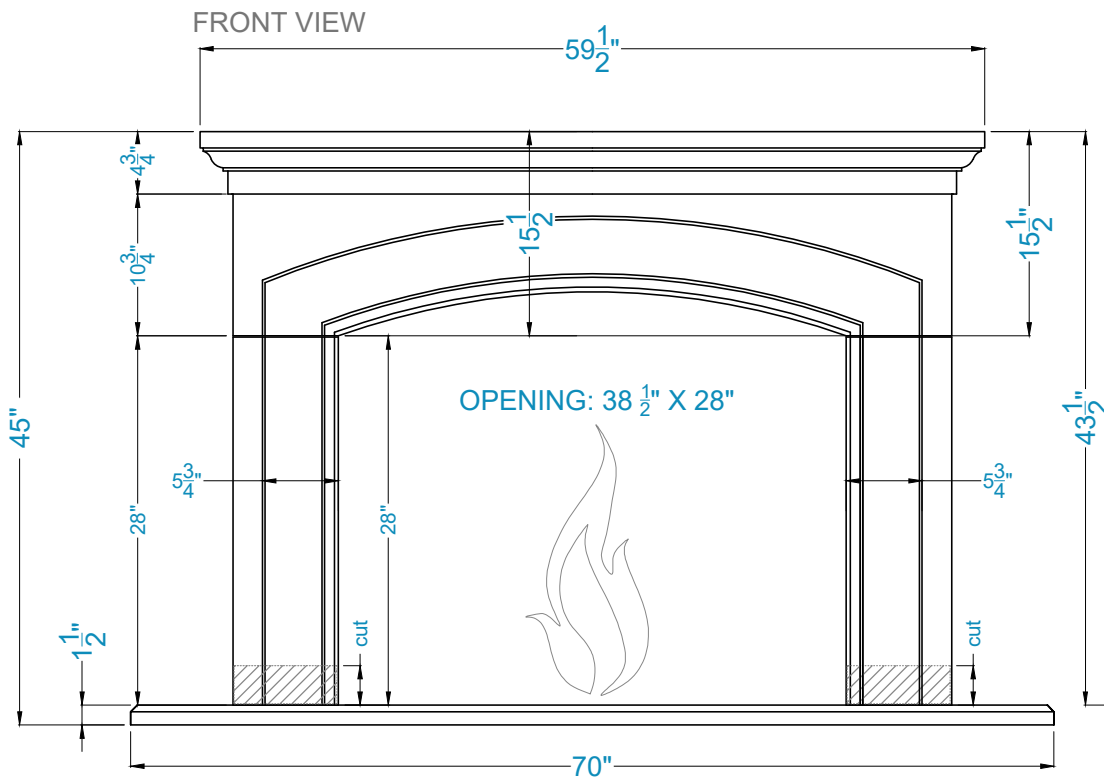

Manchester Fireplace Surround

SIDE VIEW

Legend

FS-65A  
FH-04

-Adjustable part (cut to fit)