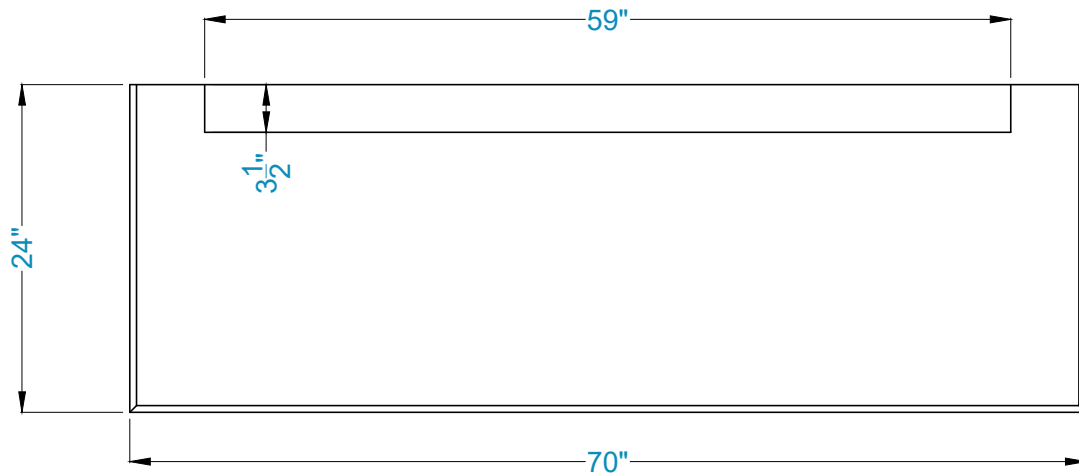

TOP VIEW

MONTEREY Fireplace Surround

FRONT VIEW

SIDE VIEW

Legend

FS-61
blocked