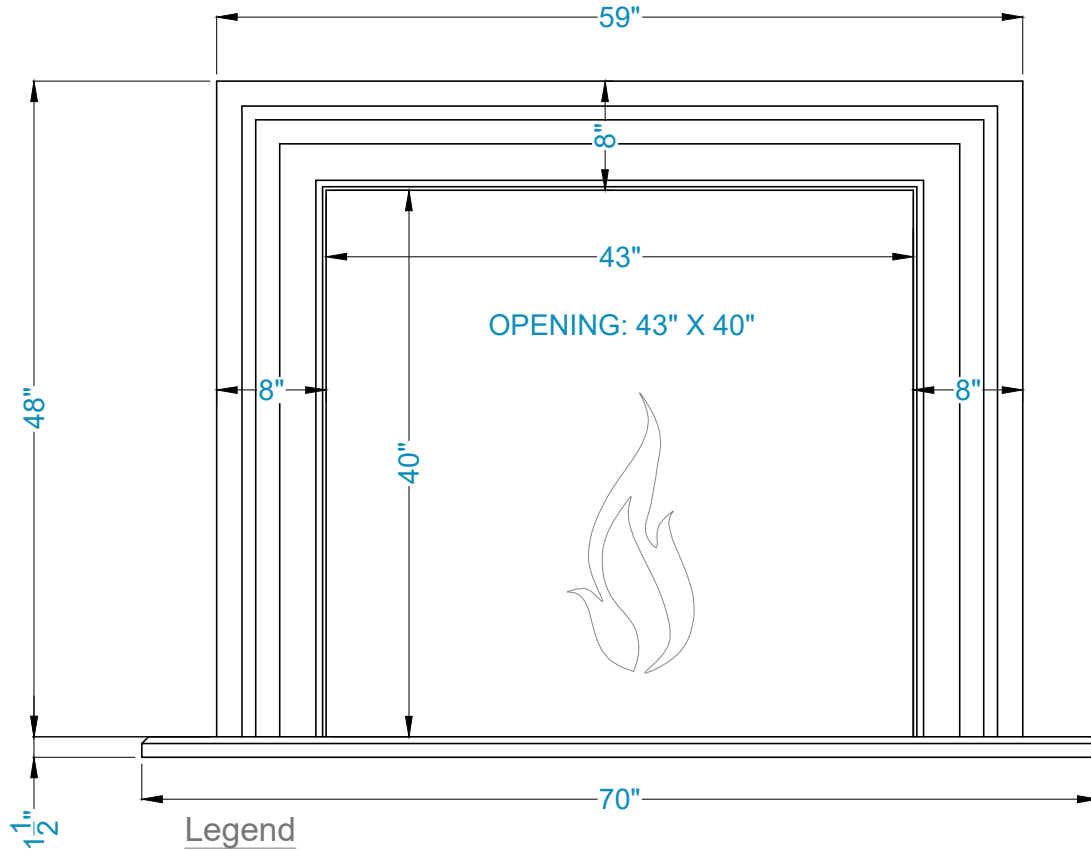

TOP VIEW

MONTEREY Fireplace Surround

FRONT VIEW

SIDE VIEW

Legend

FS-61
blocked