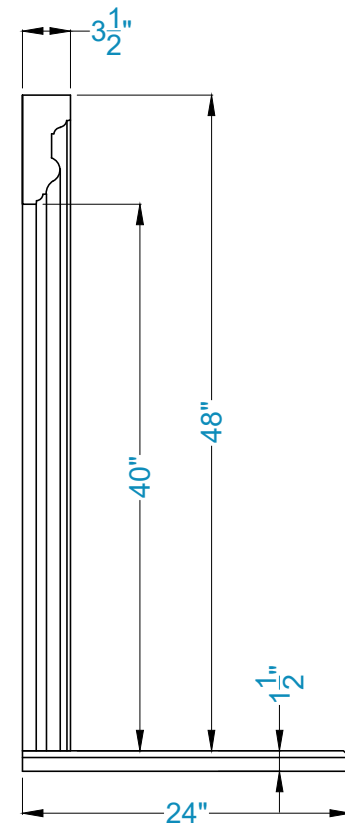

TOP VIEW

MONTEREY Fireplace Surround

FRONT VIEW

SIDE VIEW

Legend

FS-61
blocked