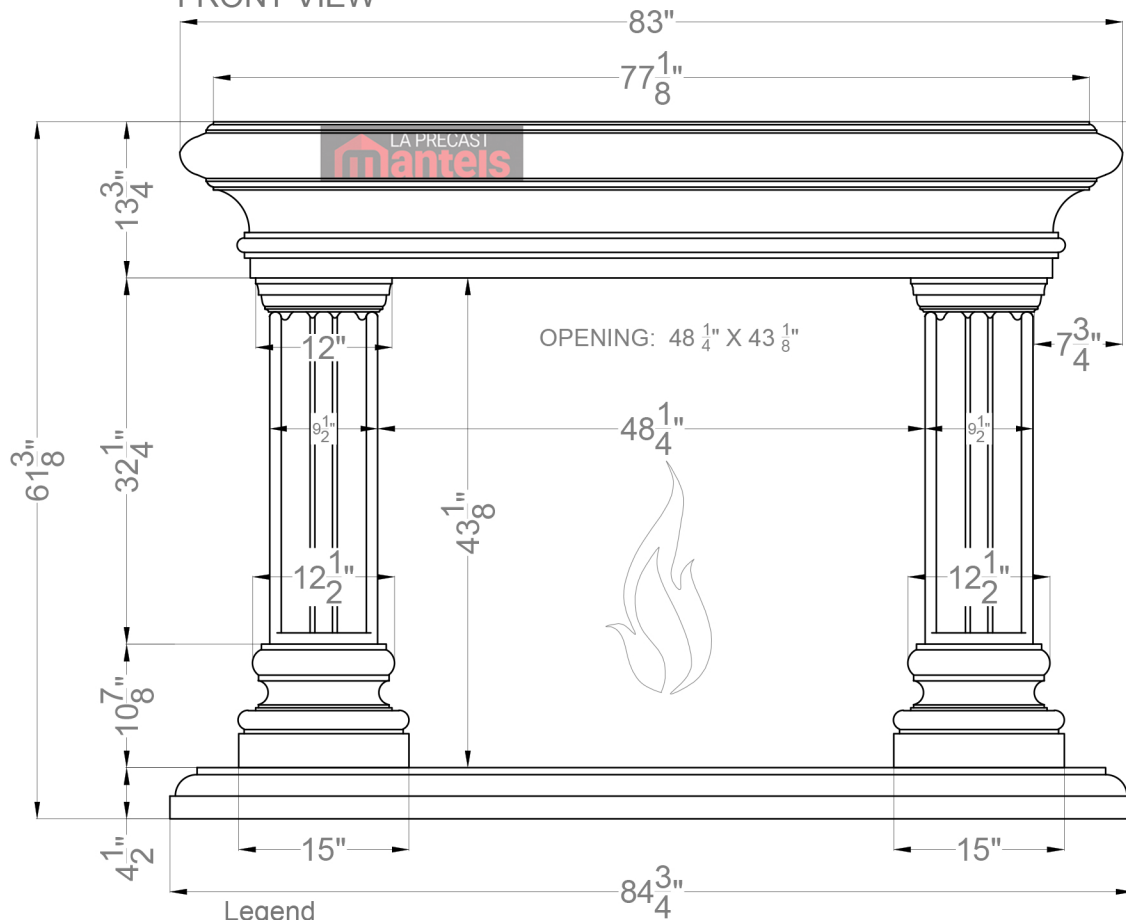

TOP VIEW

FRONT VIEW

SIDE VIEW

Legend

-Adjustable part (cut to fit)