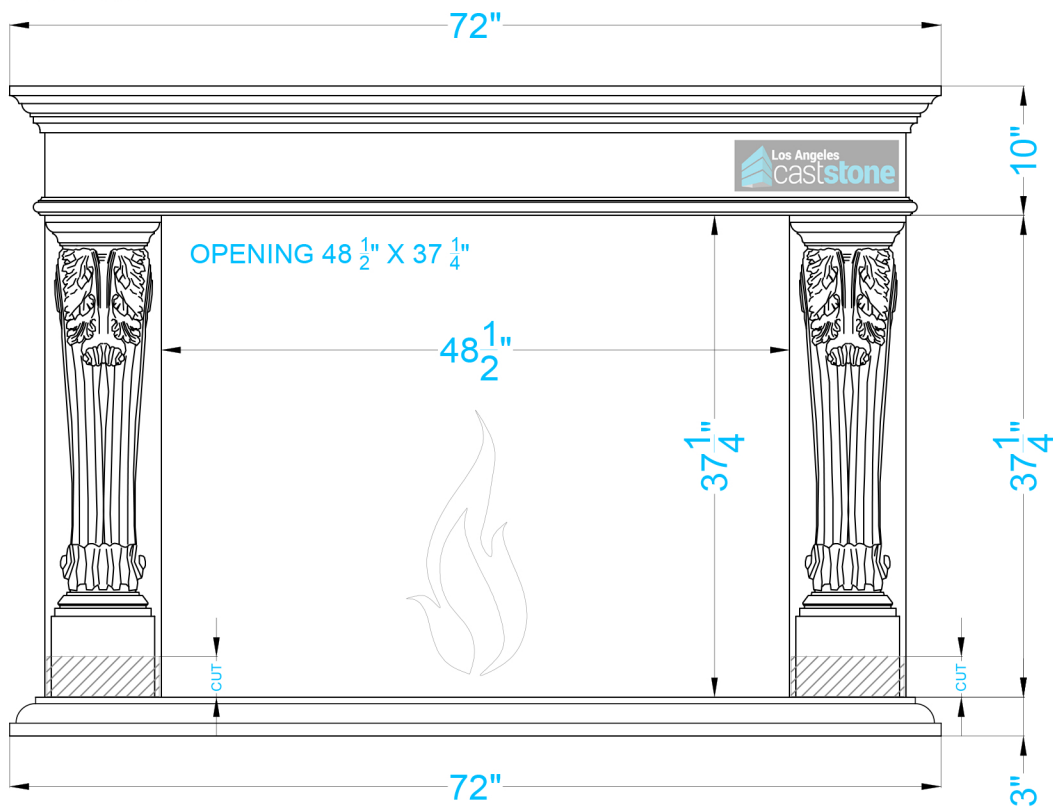

Top View

Front View

Side View

Legend

FS-245

-Adjustable part (cut to fit)