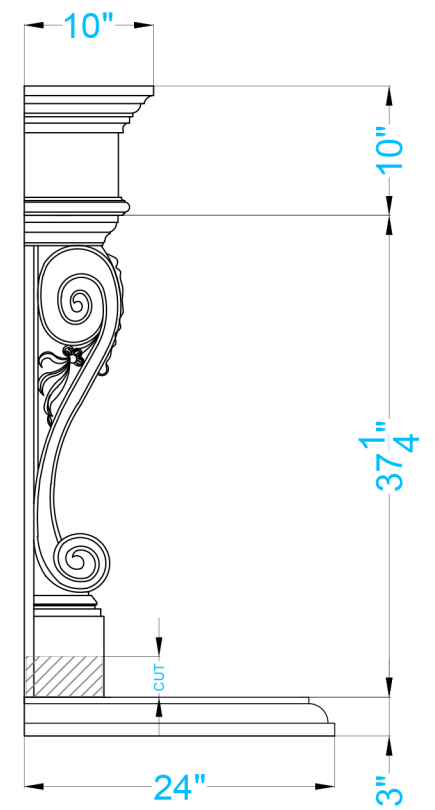

Top View

Front View

Side View

Legend

FS-245

-Adjustable part (cut to fit)