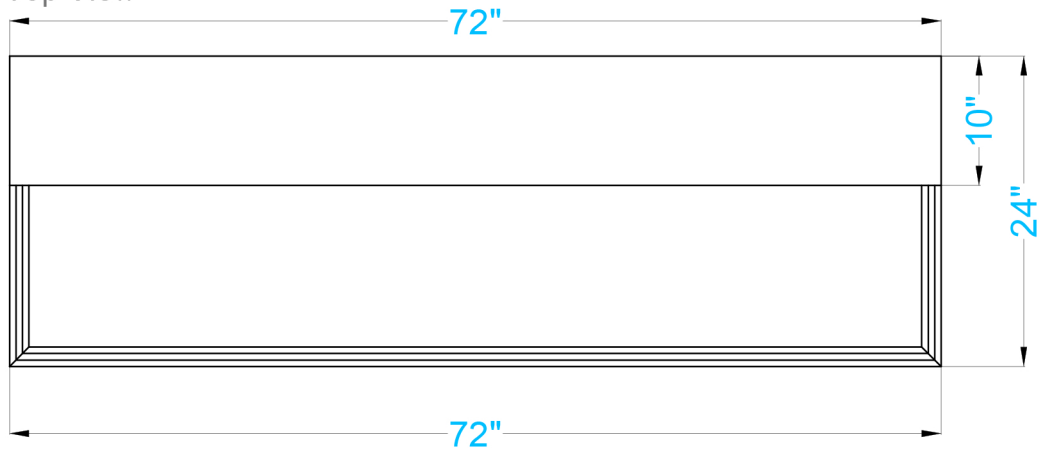

Top View

Front View

Side View

Legend

FS-245

-Adjustable part (cut to fit)