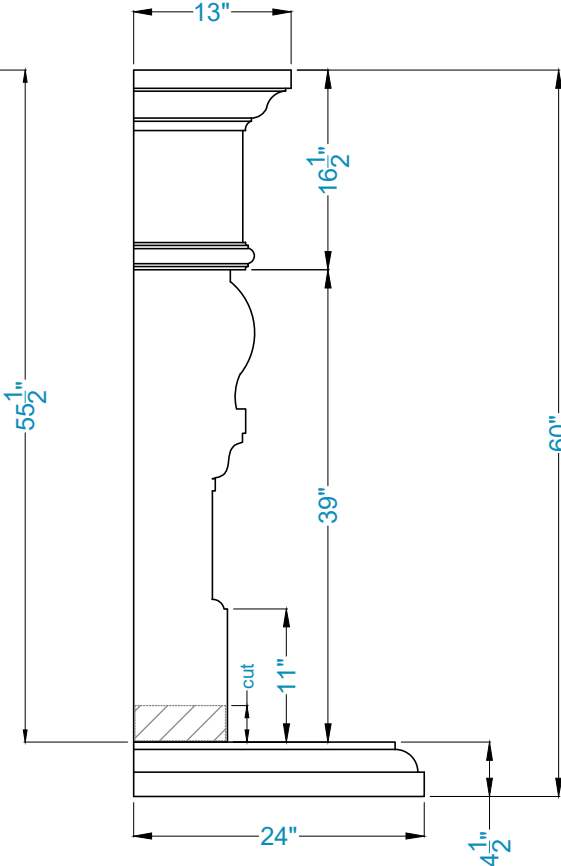

AMARAS Fireplace Surround

TOP VIEW

FRONT VIEW

SIDE VIEW

Legend

FS-76

-Adjustable part (cut to fit)