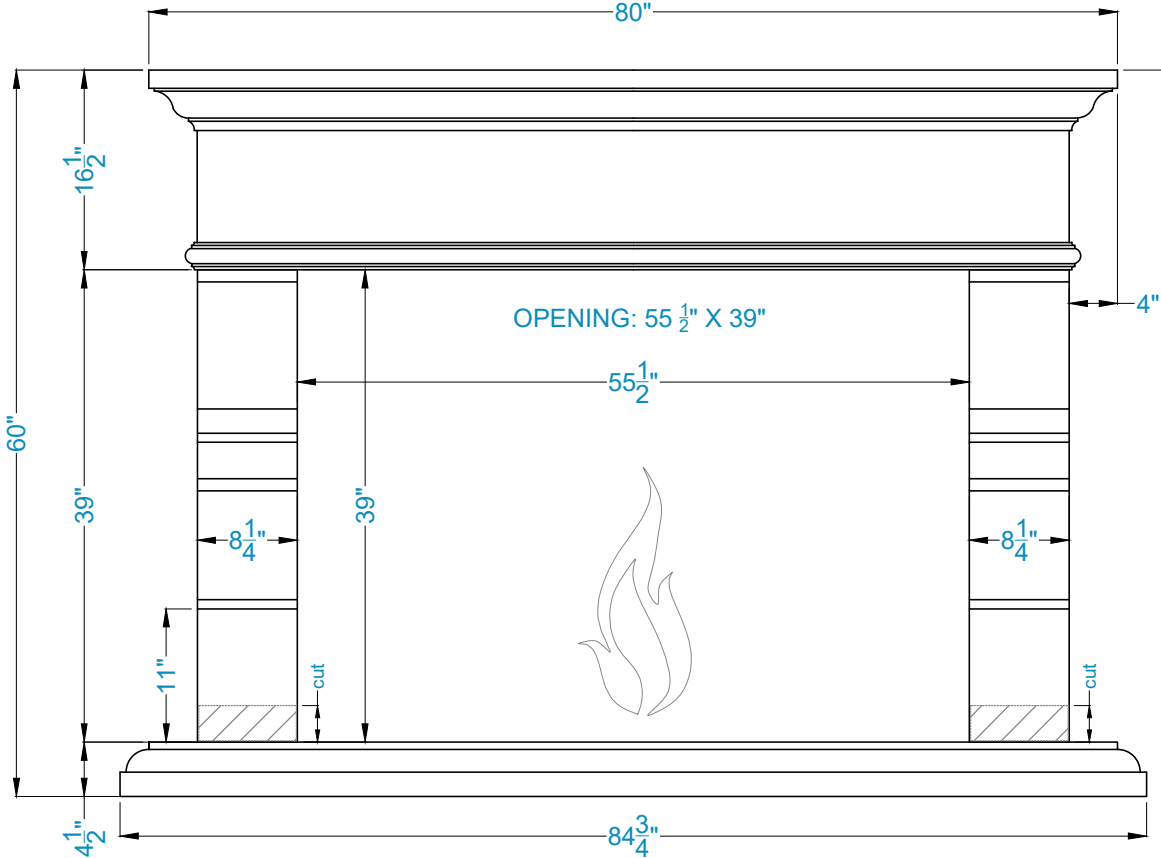

AMARAS Fireplace Surround

TOP VIEW

FRONT VIEW

SIDE VIEW

Legend

FS-76

-Adjustable part (cut to fit)