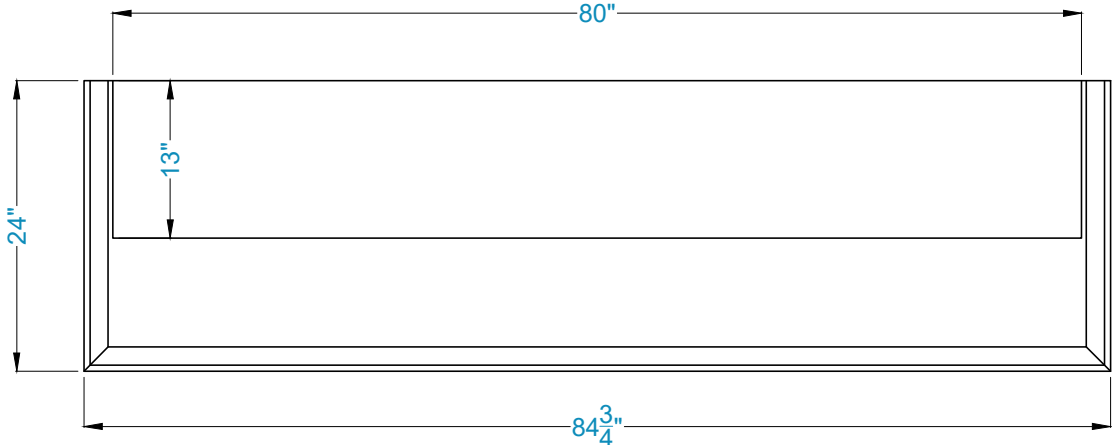

AMARAS Fireplace Surround

TOP VIEW

FRONT VIEW

SIDE VIEW

Legend

FS-76

-Adjustable part (cut to fit)