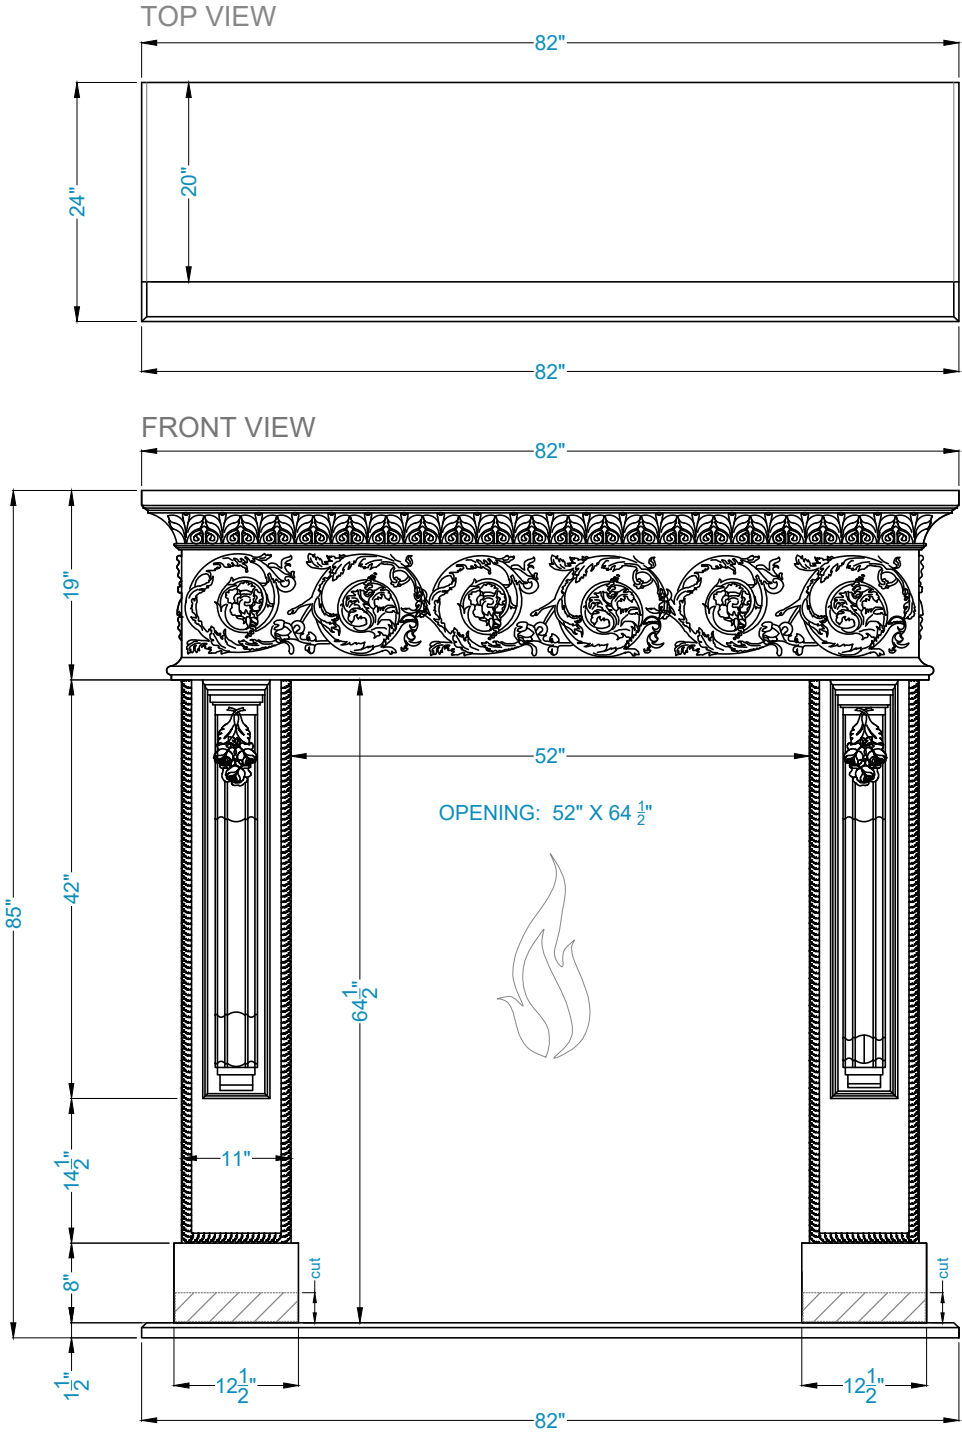

ANNA Fireplace Surround

Legend

FS-87

-Adjustable part (cut to fit)